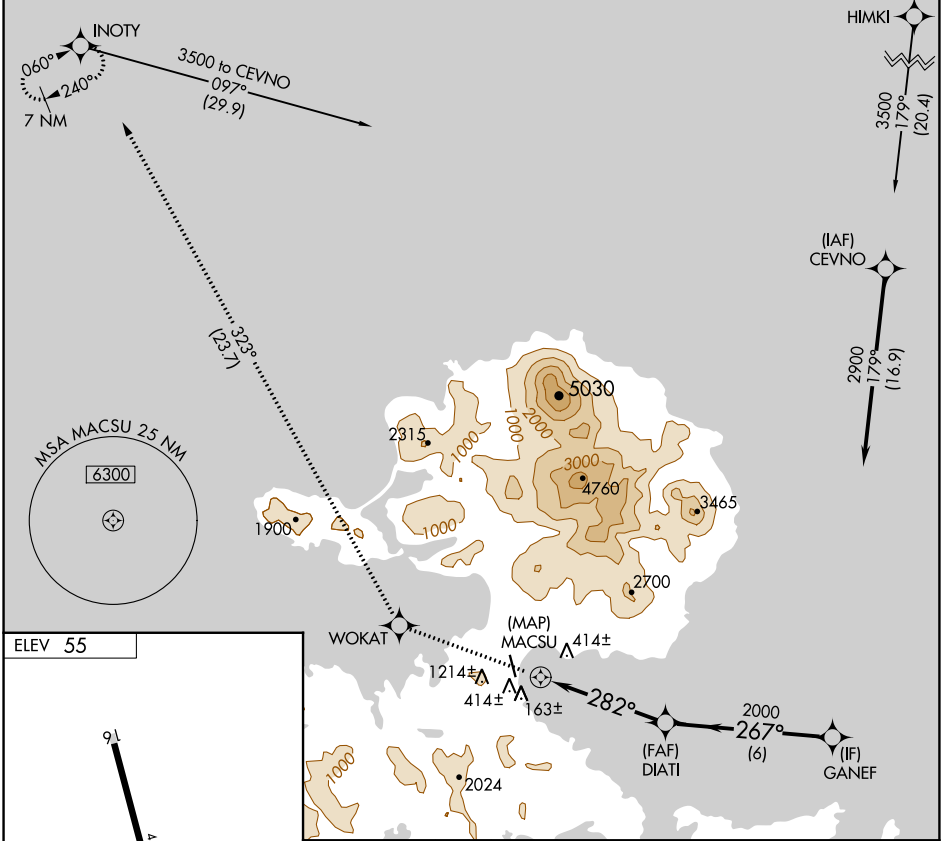

RNAV (GPS)-A ATKA (AKA)(PAAK)

APP CRS 282°	Rwy Idg TDZE Apt Elev	N/A N/A 55
------------------------	-----------------------------	---------------------------------------

RNP APCH. MISSED APPROACH: Climb to 7500 direct WOKAT and on track 323° to INOTY and hold. Continue climb-in-hold to 7500.

Circling NA west of Rwy 16/34. Procedure NA at night.
 When local altimeter setting not received, procedure NA.

AWOS-3P 135.55	ANCHORAGE CENTER 126.4 254.3	GCO 122.15	COLD BAY RADIO 123.6	CTAF 122.9
--------------------------	--	----------------------	--------------------------------	----------------------

CATEGORY	A	B	C	D
CIRCLING	1280-1¼ 1225 (1300-1¼)	1280-1½ 1225 (1300-1½)	1880-3 1825 (1900-3)	NA

AK, 31 OCT 2024 to 26 DEC 2024

AK, 31 OCT 2024 to 26 DEC 2024