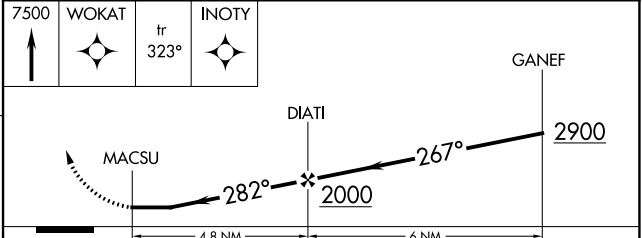

RNAV (GPS)-A ATKA (AKA)(PAAK)

APP CRS 282°	Rwy Idg TDZE Apt Elev	N/A N/A 55
------------------------	-----------------------------	---------------------------------------

RNP APCH. MISSED APPROACH: Climb to 7500 direct WOKAT and on track 323° to INOTY and hold. Continue climb-in-hold to 7500.

Circling NA west of Rwy 16/34. Procedure NA at night.
 When local altimeter setting not received, procedure NA.

AWOS-3P 135.55	ANCHORAGE CENTER 126.4 254.3	GCO 122.15	COLD BAY RADIO 123.6	CTAF 122.9
--------------------------	--	----------------------	--------------------------------	----------------------