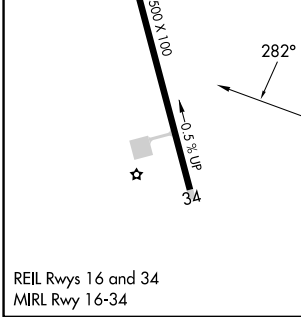

RNAV (GPS)-A ATKA (AKA)(PAAK)

APP CRS 282°	Rwy Idg TDZE Apt Elev	N/A N/A 55
------------------------	-----------------------------	---------------------------------------

RNP APCH. MISSED APPROACH: Climb to 7500 direct WOKAT and on track 323° to INOTY and hold. Continue climb-in-hold to 7500.

Circling NA west of Rwy 16/34. Procedure NA at night.
 When local altimeter setting not received, procedure NA.

AWOS-3P 135.55	ANCHORAGE CENTER 126.4 254.3	GCO 122.15	COLD BAY RADIO 123.6	CTAF 122.9
--------------------------	--	----------------------	--------------------------------	----------------------

CATEGORY	A	B	C	D
CIRCLING	1280-1¼ 1225 (1300-1¼)	1280-1½ 1225 (1300-1½)	1880-3 1825 (1900-3)	NA

AK, 31 OCT 2024 to 26 DEC 2024

AK, 31 OCT 2024 to 26 DEC 2024