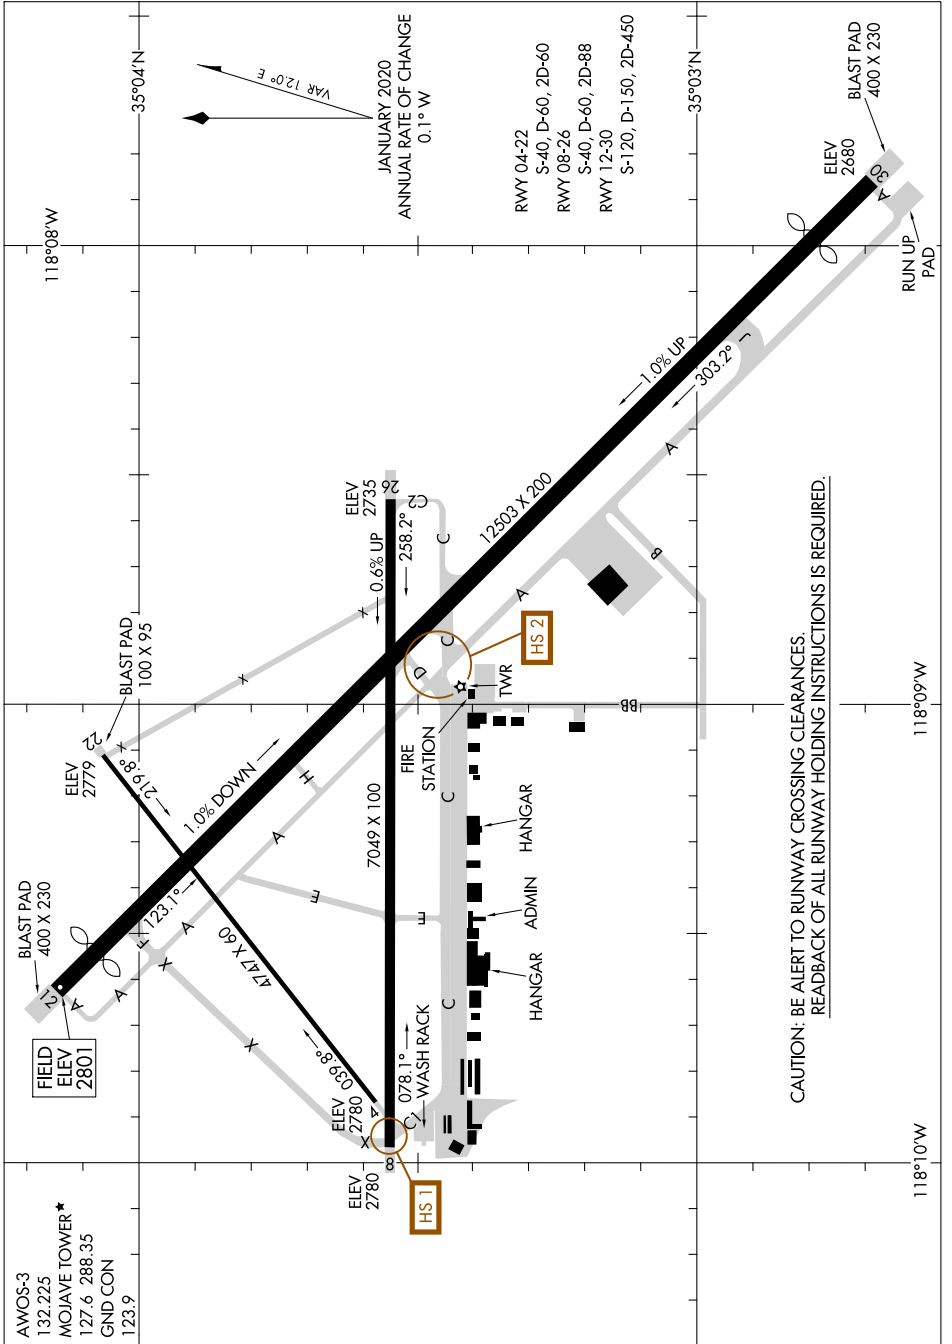

AIRPORT DIAGRAM

MOJAVE AIR & SPACE PORT/RUTAN FLD (MHV)
AL-9353 (FAA)
MOJAVE, CALIFORNIA

SW-3, 31 OCT 2024 to 28 NOV 2024

SW-3, 31 OCT 2024 to 28 NOV 2024

AIRPORT DIAGRAM

MOJAVE, CALIFORNIA
MOJAVE AIR & SPACE PORT/RUTAN FLD (MHV)