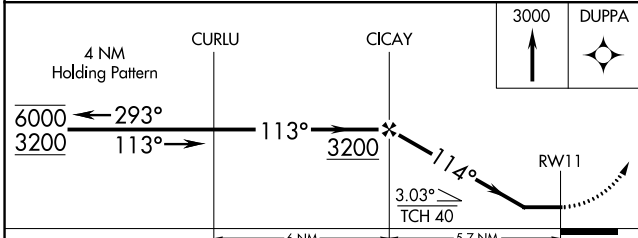

APP CRS	Rwy Idg	3098
114°	TDZE	1336
	Apt Elev	1336

RNAV (GPS) RWY 11

TRACY MUNI (TKC)

RNP APCH - GPS.	MISSED APPROACH: Climb to 3000 direct DUPPA and hold.
Procedure NA at night. Rwy 11 helicopter visibility reduction below 1 SM NA. Circling NA to Rwy 17-35.	

AWOS-3PT 120.0	MINNEAPOLIS CENTER 127.1 290.2	CTAF 122.9

CATEGORY	A	B	C	D
LNVA MDA	1920-1	584 (600-1)		NA
CIRCLING	1960-1	624 (700-1)		NA

ELEV 1336	TDZE 1336
MIRL Rwy 11-29	

NC-1, 31 OCT 2024 to 28 NOV 2024

NC-1, 31 OCT 2024 to 28 NOV 2024