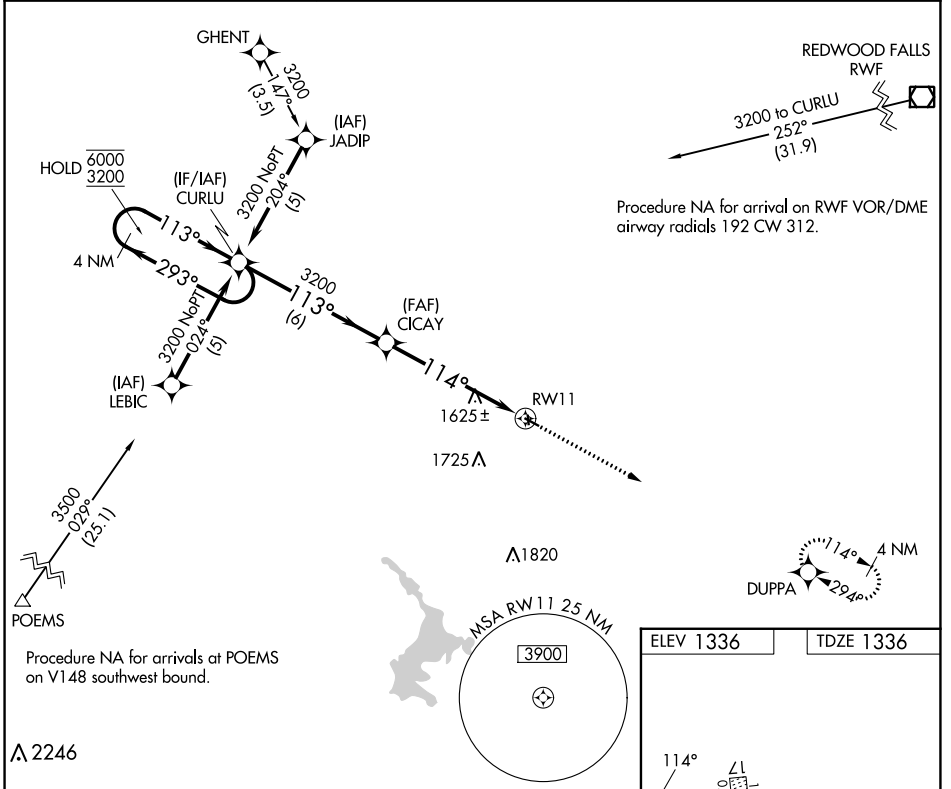

APP CRS	Rwy Idg	3098
114°	TDZE	1336
	Apt Elev	1336

RNAV (GPS) RWY 11

TRACY MUNI (TKC)

RNP APCH - GPS.	MISSED APPROACH: Climb to 3000 direct DUPPA and hold.
<p>Procedure NA at night. Rwy 11 helicopter visibility reduction below 1 SM NA. Circling NA to Rwy 17-35.</p>	

AWOS-3PT 120.0	MINNEAPOLIS CENTER 127.1 290.2	CTAF 122.9
--------------------------	--	----------------------

CATEGORY	A	B	C	D
LNVA MDA	1920-1	584 (600-1)		NA
CIRCLING	1960-1	624 (700-1)		NA

ELEV 1336	TDZE 1336
MIRL Rwy 11-29	

NC-1, 31 OCT 2024 to 28 NOV 2024

NC-1, 31 OCT 2024 to 28 NOV 2024