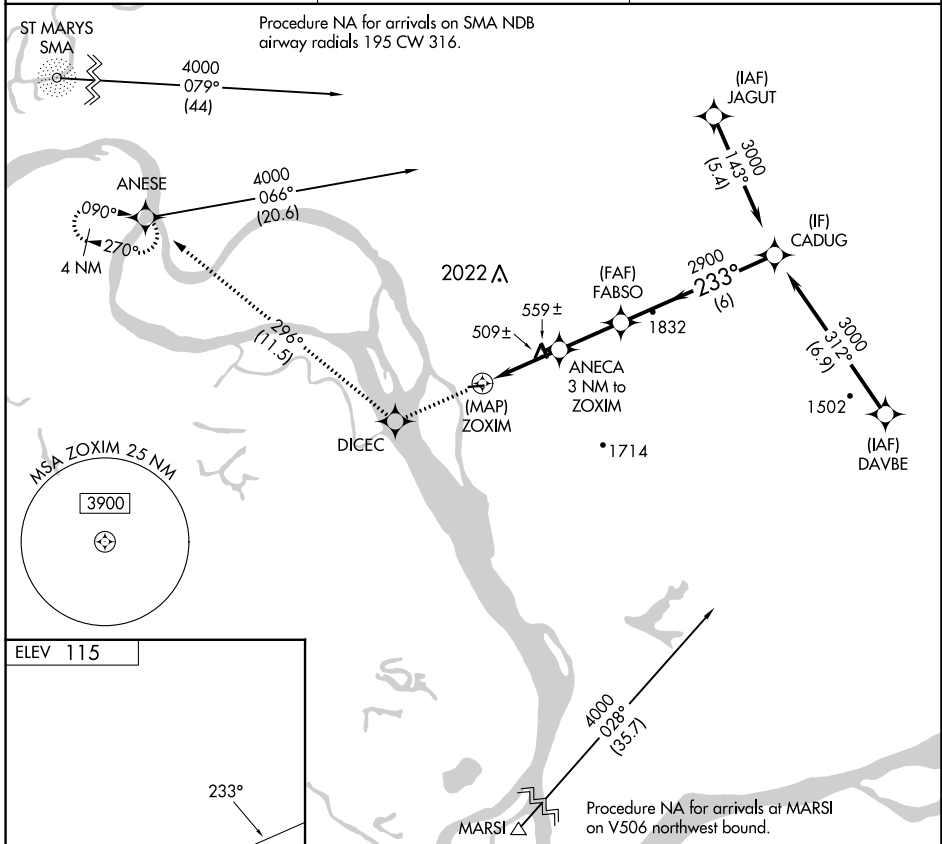

APP CRS	Rwy Idg	N/A
233°	TDZE	N/A
	Apt Elev	115

RNAV (GPS)-A

MARSHALL DON HUNTER SR (MDM) (PADM)

	When local altimeter setting not received, use Russian Mission altimeter setting and increase Cat B MDA 60 feet.	MISSED APPROACH: Climb to 4000 direct DICEC and on track 296° to ANESE and hold, continue climb-in-hold to 4000.
	-26°C	

AWOS-3P 119.675	ANCHORAGE CENTER 124.0	CTAF 122.9
---------------------------	----------------------------------	----------------------

4000	DICEC	tr 296°	ANESE	FABSO	CADUG
↑	✧		✧		
ANECA 3 NM to ZOXIM			2000	2900	3000
3 NM			2.4 NM	6 NM	
CATEGORY	A	B	C	D	
CIRCLING	880-1 765 (800-1)	1140-1½ 1025 (1100-1½)	NA		

AK, 31 OCT 2024 to 26 DEC 2024

AK, 31 OCT 2024 to 26 DEC 2024