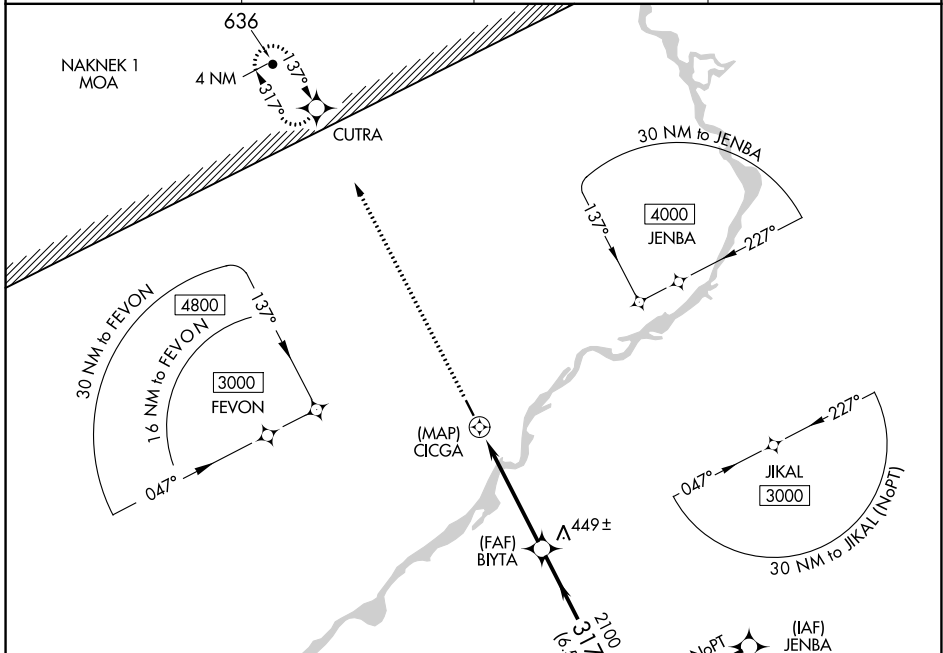

APP CRS	Rwy Idg	3281
317°	TDZE	368
	Apt Elev	371

RNAV (GPS) RWY 32

NEW STUYAHOK (KNW) (PANW)

RNP APCH - GPS.	MISSED APPROACH: Climb to 3000 direct CUTRA and hold.
<p>▼ When local altimeter setting not received, use JZZ/PAJZ altimeter setting and increase all MDAs 60 feet. Procedure NA at night.</p>	

AWOS-3P 120.275	ANCHORAGE CENTER 132.75 282.35	DILLINGHAM RADIO 122.55	CTAF 122.9
---------------------------	--	-----------------------------------	----------------------

ELEV 371	TDZE 368
----------	----------

CATEGORY	A	B	C	D
LNAV MDA	760-1	392 (400-1)	NA	
CIRCLING	780-1 409 (500-1)	840-1 469 (500-1)	NA	

AK, 31 OCT 2024 to 26 DEC 2024

AK, 31 OCT 2024 to 26 DEC 2024