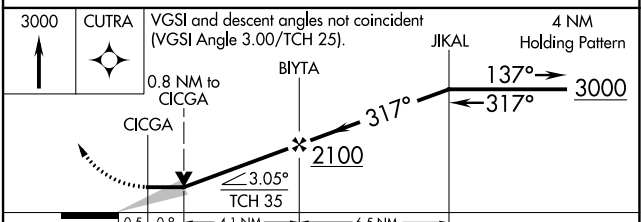

APP CRS	Rwy Idg	3281
317°	TDZE	368
	Apt Elev	371

RNAV (GPS) RWY 32

NEW STUYAHOK (KNW) (PANW)

RNP APCH - GPS.	MISSED APPROACH: Climb to 3000 direct CUTRA and hold.
<p>▼ When local altimeter setting not received, use JZZ/PAJZ altimeter setting and increase all MDAs 60 feet. Procedure NA at night.</p>	

AWOS-3P 120.275	ANCHORAGE CENTER 132.75 282.35	DILLINGHAM RADIO 122.55	CTAF 122.9
---------------------------	--	-----------------------------------	----------------------

ELEV 371	TDZE 368
----------	----------