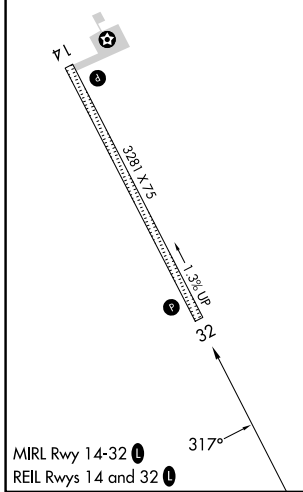

APP CRS	Rwy Idg	3281
317°	TDZE	368
	Apt Elev	371

RNAV (GPS) RWY 32

NEW STUYAHOK (KNW) (PANW)

RNP APCH - GPS.	MISSED APPROACH: Climb to 3000 direct CUTRA and hold.
<p>▼ When local altimeter setting not received, use JZZ/PAJZ altimeter setting and increase all MDAs 60 feet. Procedure NA at night.</p>	

AWOS-3P 120.275	ANCHORAGE CENTER 132.75 282.35	DILLINGHAM RADIO 122.55	CTAF 122.9
---------------------------	--	-----------------------------------	----------------------

ELEV 371	TDZE 368
----------	----------