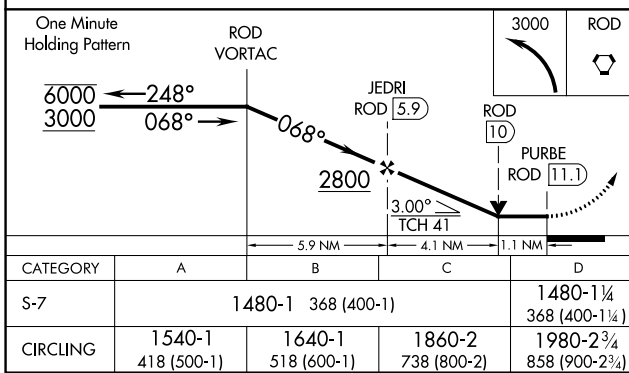

VORTAC ROD 117.5 Chan 122	APP CRS 068°	Rwy Idg TDZE 1112 Apt Elev 1122	5000 1112 1122
---	------------------------	---	---

VOR RWY 7

BELLEFONTAINE RGNL (EDJ)

DME required.		MISSED APPROACH: Climbing left turn to 3000 direct ROD VORTAC and hold.
AWOS-3 118.075	COLUMBUS APP CON 134.45 294.5	UNICOM 122.8 (CTAF) 0

EC-2, 31 OCT 2024 to 28 NOV 2024

EC-2, 31 OCT 2024 to 28 NOV 2024