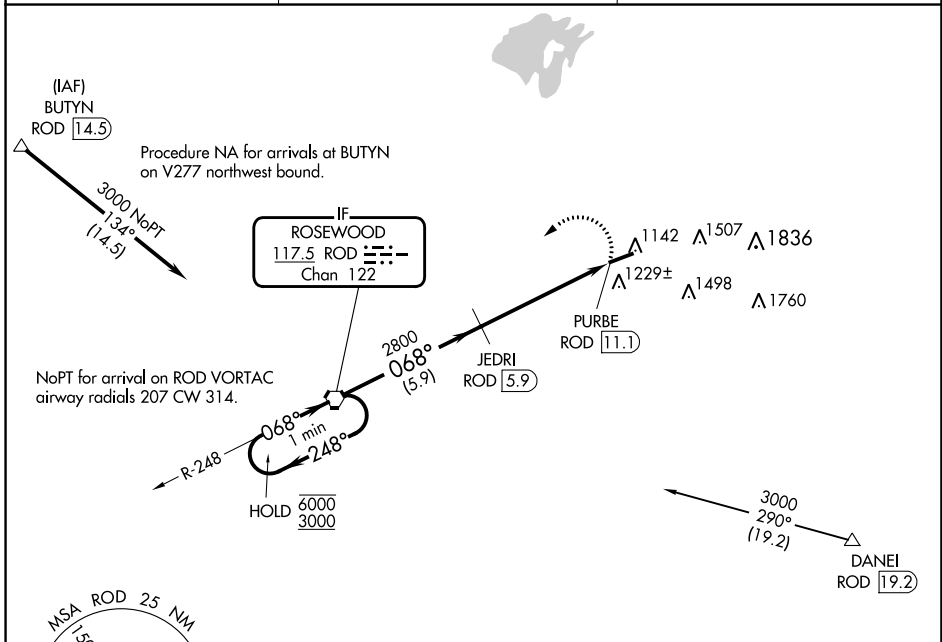

VORTAC ROD 117.5 Chan 122	APP CRS 068°	Rwy Idg TDZE 1112 Apt Elev 1122	5000 1112 1122
---	------------------------	---	---

VOR RWY 7

BELLEFONTAINE RGNL (EDJ)

DME required.		MISSED APPROACH: Climbing left turn to 3000 direct ROD VORTAC and hold.
AWOS-3 118.075	COLUMBUS APP CON 134.45 294.5	UNICOM 122.8 (CTAF) 0

EC-2, 31 OCT 2024 to 28 NOV 2024

EC-2, 31 OCT 2024 to 28 NOV 2024