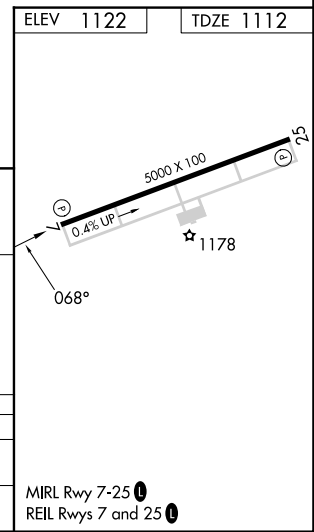

VORTAC ROD 117.5 Chan 122	APP CRS 068°	Rwy Idg TDZE 1112 Apt Elev 1122	5000 1112 1122
---	------------------------	---	---

VOR RWY 7

BELLEFONTAINE RGNL (EDJ)

DME required.		MISSED APPROACH: Climbing left turn to 3000 direct ROD VORTAC and hold.
AWOS-3 118.075	COLUMBUS APP CON 134.45 294.5	UNICOM 122.8 (CTAF) 0