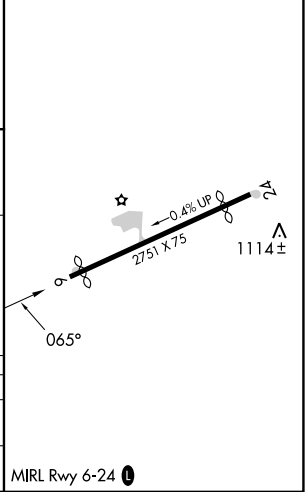

CATEGORY	A	B	C	D
LNAV MDA	1600-1	579 (600-1)		NA
CIRCLING	1640-1	619 (700-1)		NA