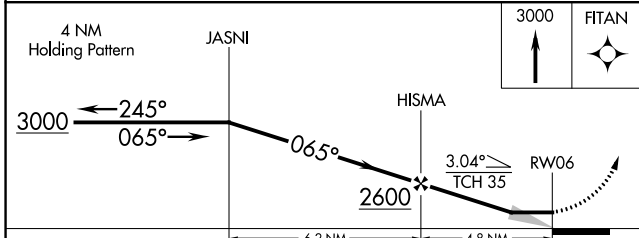

CATEGORY	A	B	C	D
LNAV MDA	1600-1	579 (600-1)		NA
CIRCLING	1640-1	619 (700-1)		NA