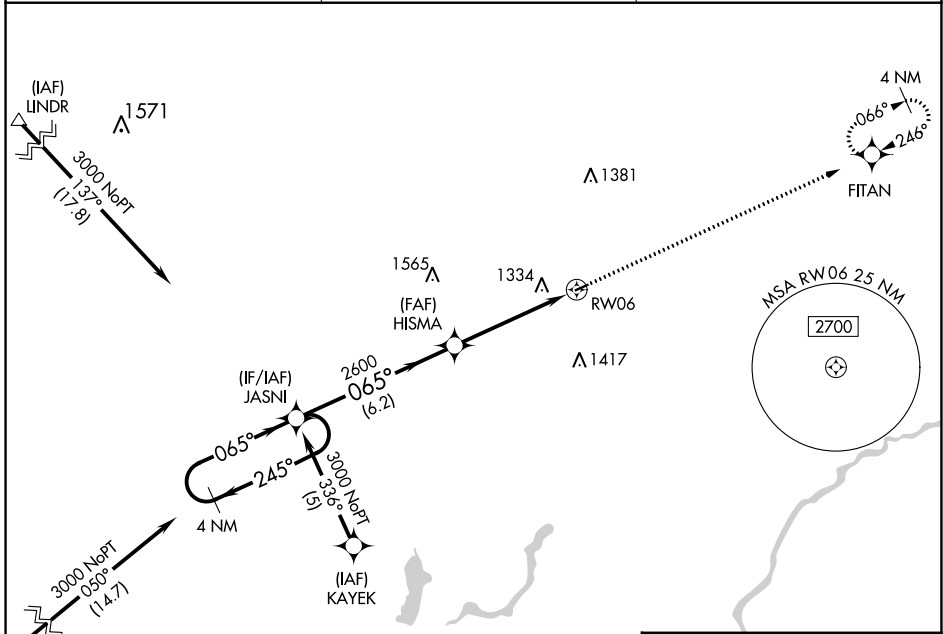

APP CRS	Rwy Idg	2561
065°	TDZE	1021
	Apt Elev	1021

RNAV (GPS) RWY 6

FIELD OF DREAMS (Ø4W)

RNP APCH.

▼ When local altimeter setting not received, use Mora altimeter setting and increase all MDAs 60 feet. Procedure NA at night. Rwy 6 helicopter visibility reduction below 1 SM NA.

▲ NA

MISSED APPROACH: Climb to 3000 direct FITAN and hold.

AWOS-3 118.225	MINNEAPOLIS CENTER 121.05 235.775	CTAF 122.9
--------------------------	---------------------------------------------	----------------------

NC-1, 31 OCT 2024 to 28 NOV 2024

NC-1, 31 OCT 2024 to 28 NOV 2024

ELEV 1021	TDZE 1021
-----------	-----------

CATEGORY	A	B	C	D
LNAV MDA	1600-1	579 (600-1)		NA
CIRCLING	1640-1	619 (700-1)		NA