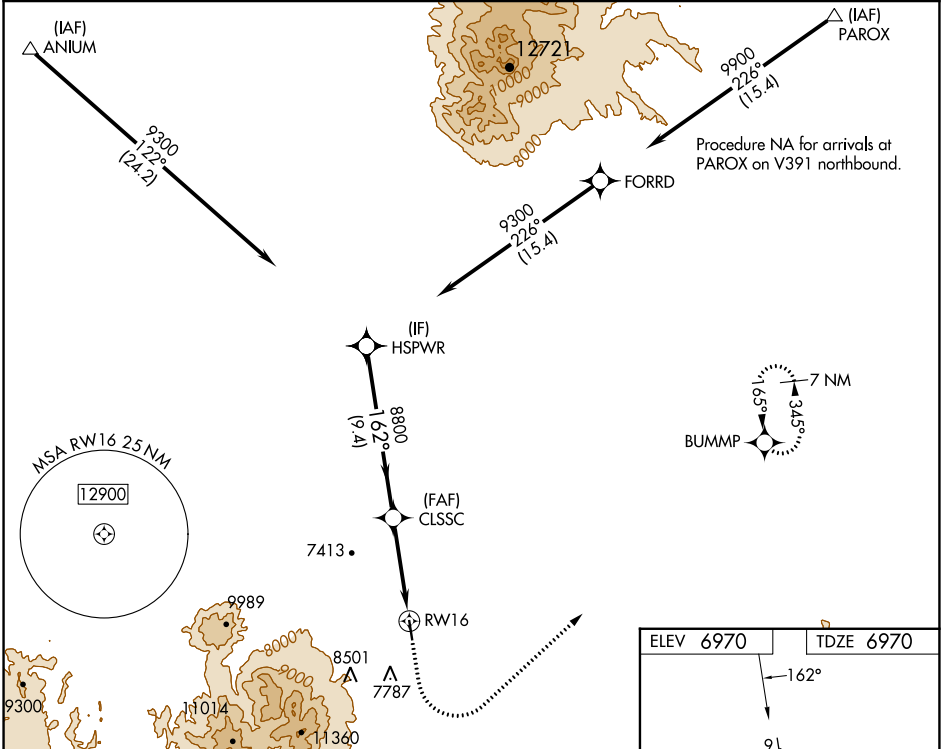

WAAS CH <b>86246</b> <b>W16A</b>	APP CRS <b>162°</b>	Rwy ldg TDZE Apt Elev	<b>5998</b> <b>6970</b> <b>6970</b>
--	------------------------	-----------------------------	---

# RNAV (GPS) RWY 16

MONTICELLO (U64)

RNP APCH - GPS. ▼ For uncompensated Baro-VNAV systems, LNAV/VNAV NA below -28°C or above 54°C.	MISSED APPROACH: Climb to 7700 then climbing left turn to 9300 direct BUMMP and hold.
---	---

AWOS-3PT <b>121.025</b>	DENVER CENTER <b>127.55 256.875</b>	UNICOM <b>122.8 (CTAF) 0</b>
----------------------------	--	---------------------------------

CATEGORY	A	B	C	D
LPV DA	7170-1	200 (200-1)		NA
LNAV/VNAV DA	7407-1¼	437 (500-1¼)		NA
LNAV MDA	7660-1	690 (700-1)		NA

SW-4, 31 OCT 2024 to 28 NOV 2024

SW-4, 31 OCT 2024 to 28 NOV 2024