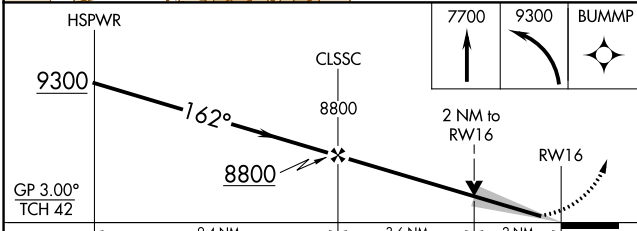

WAAS CH 86246 W16A	APP CRS 162°	Rwy ldg TDZE Apt Elev	5998 6970 6970

RNAV (GPS) RWY 16

MONTICELLO (U64)

RNP APCH - GPS. ▼ For uncompensated Baro-VNAV systems, LNAV/VNAV NA below -28°C or above 54°C.	MISSED APPROACH: Climb to 7700 then climbing left turn to 9300 direct BUMMP and hold.

AWOS-3PT 121.025	DENVER CENTER 127.55 256.875	UNICOM 122.8 (CTAF) 0

CATEGORY	A	B	C	D
LPV DA	7170-1	200 (200-1)		NA
LNAV/VNAV DA	7407-1¼	437 (500-1¼)		NA
LNAV MDA	7660-1	690 (700-1)		NA

SW-4, 31 OCT 2024 to 28 NOV 2024

SW-4, 31 OCT 2024 to 28 NOV 2024