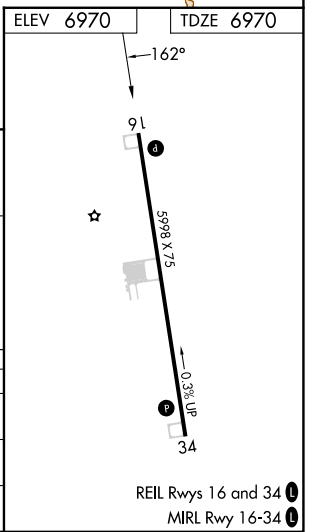

WAAS CH 86246 W16A	APP CRS 162°	Rwy ldg TDZE Apt Elev	5998 6970 6970

RNAV (GPS) RWY 16

MONTICELLO (U64)

RNP APCH - GPS. ▼ For uncompensated Baro-VNAV systems, LNAV/VNAV NA below -28°C or above 54°C.	MISSED APPROACH: Climb to 7700 then climbing left turn to 9300 direct BUMMP and hold.

AWOS-3PT 121.025	DENVER CENTER 127.55 256.875	UNICOM 122.8 (CTAF) 0

CATEGORY	A	B	C	D
LPV DA	7170-1	200 (200-1)		NA
LNAV/VNAV DA	7407-1¼	437 (500-1¼)		NA
LNAV MDA	7660-1	690 (700-1)		NA

SW-4, 31 OCT 2024 to 28 NOV 2024

SW-4, 31 OCT 2024 to 28 NOV 2024