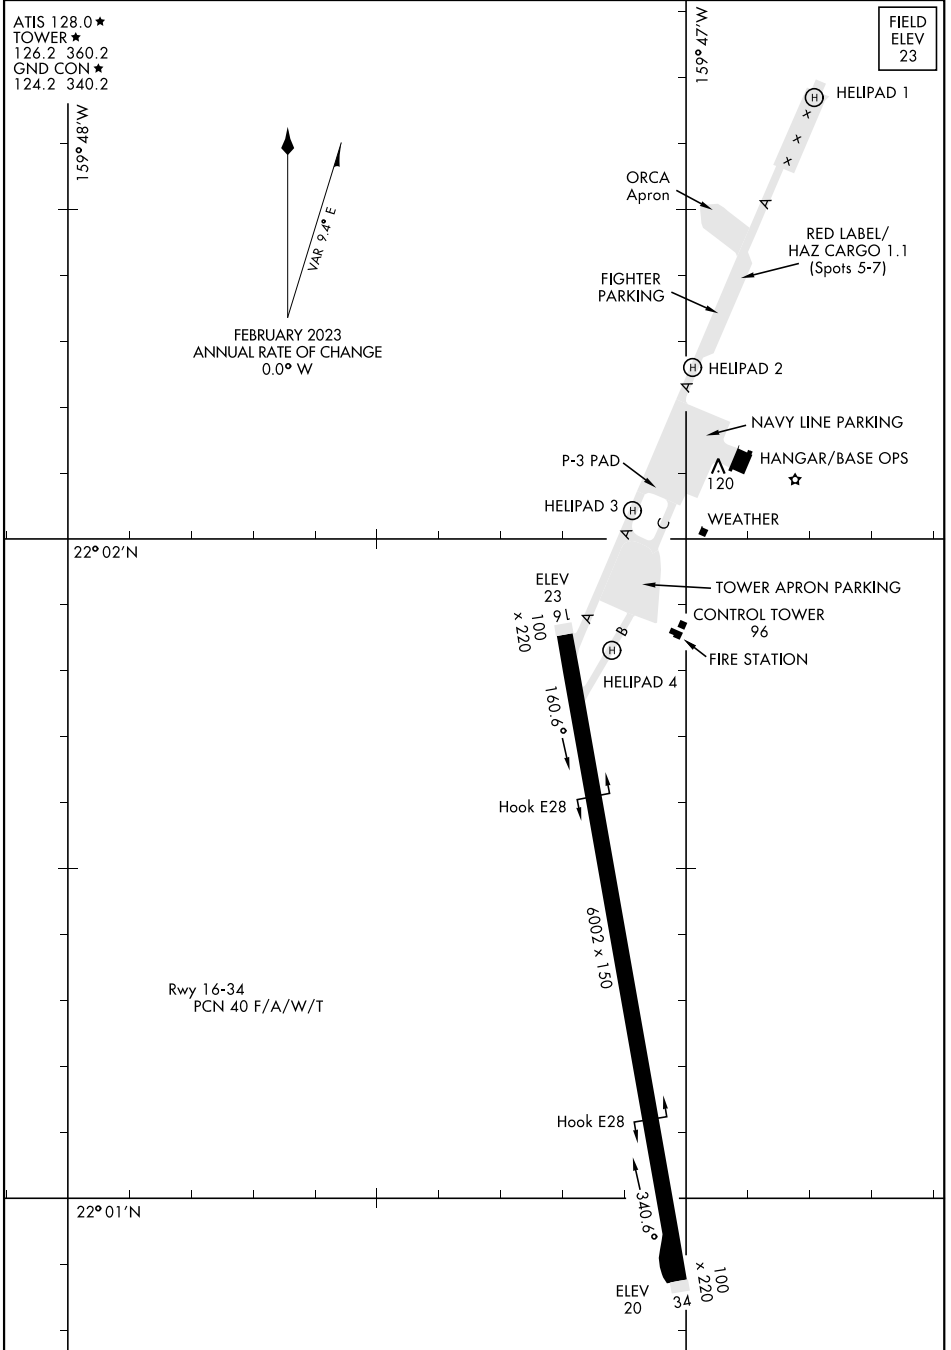

# AIRPORT DIAGRAM

[USN]

BARKING SANDS PMRF (PHBK)

KEKAHA, KAUAI I, HAWAII

ATIS 128.0 ★  
 TOWER ★  
 126.2 360.2  
 GND CON ★  
 124.2 340.2

FIELD  
 ELEV  
 23

PAC, 31 OCT 2024 to 26 DEC 2024

PAC, 31 OCT 2024 to 26 DEC 2024

# AIRPORT DIAGRAM

KEKAHA, KAUAI I, HAWAII  
BARKING SANDS PMRF (PHBK)