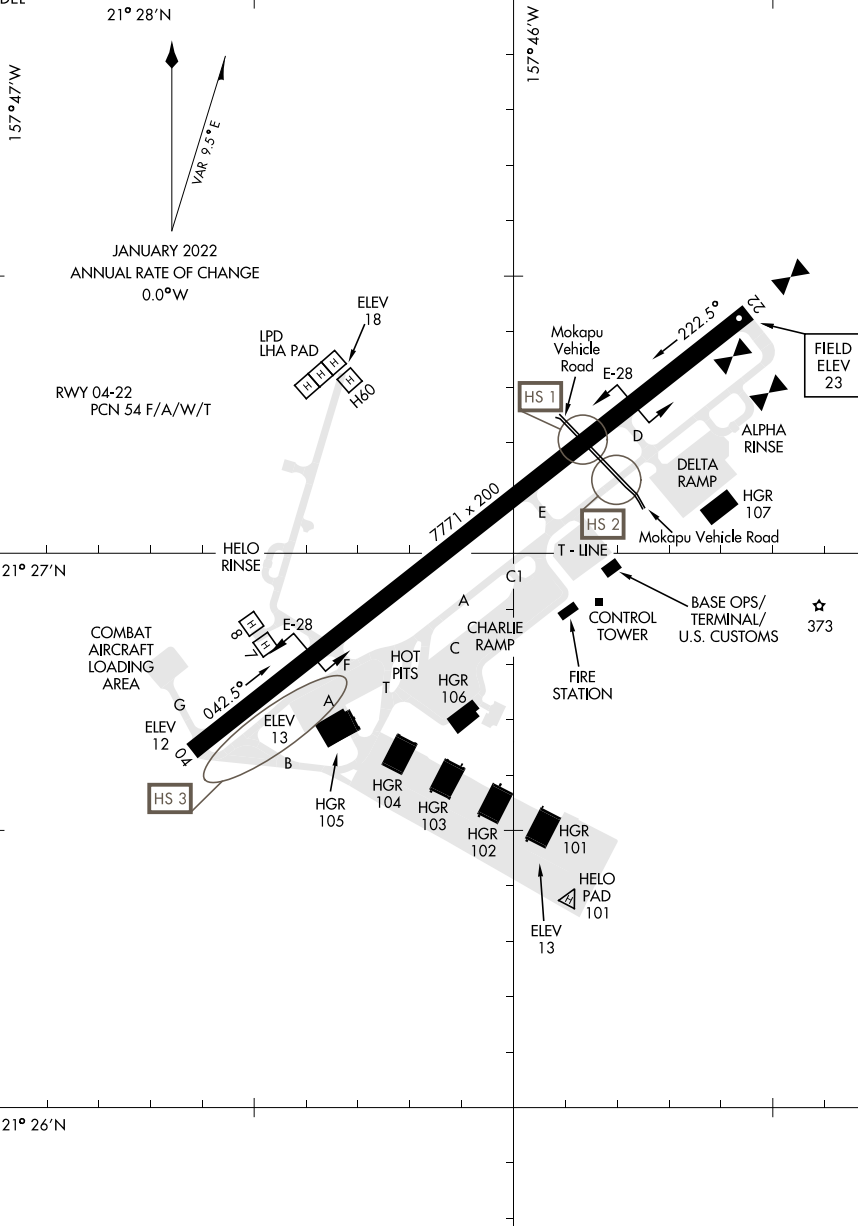

AIRPORT DIAGRAM

[USN]

KANEOHE BAY MCAS (PHNG)

MOKAPU POINT, OAHU I., HAWAII

ATIS 284.5
 TOWER
 120.7 (CTAF) 360.2
 GND CON
 382.8
 CLNC DEL
 294.7

PAC, 31 OCT 2024 to 26 DEC 2024

PAC, 31 OCT 2024 to 26 DEC 2024

AIRPORT DIAGRAM

MOKAPU POINT, OAHU I., HAWAII

KANEOHE BAY MCAS (PHNG)