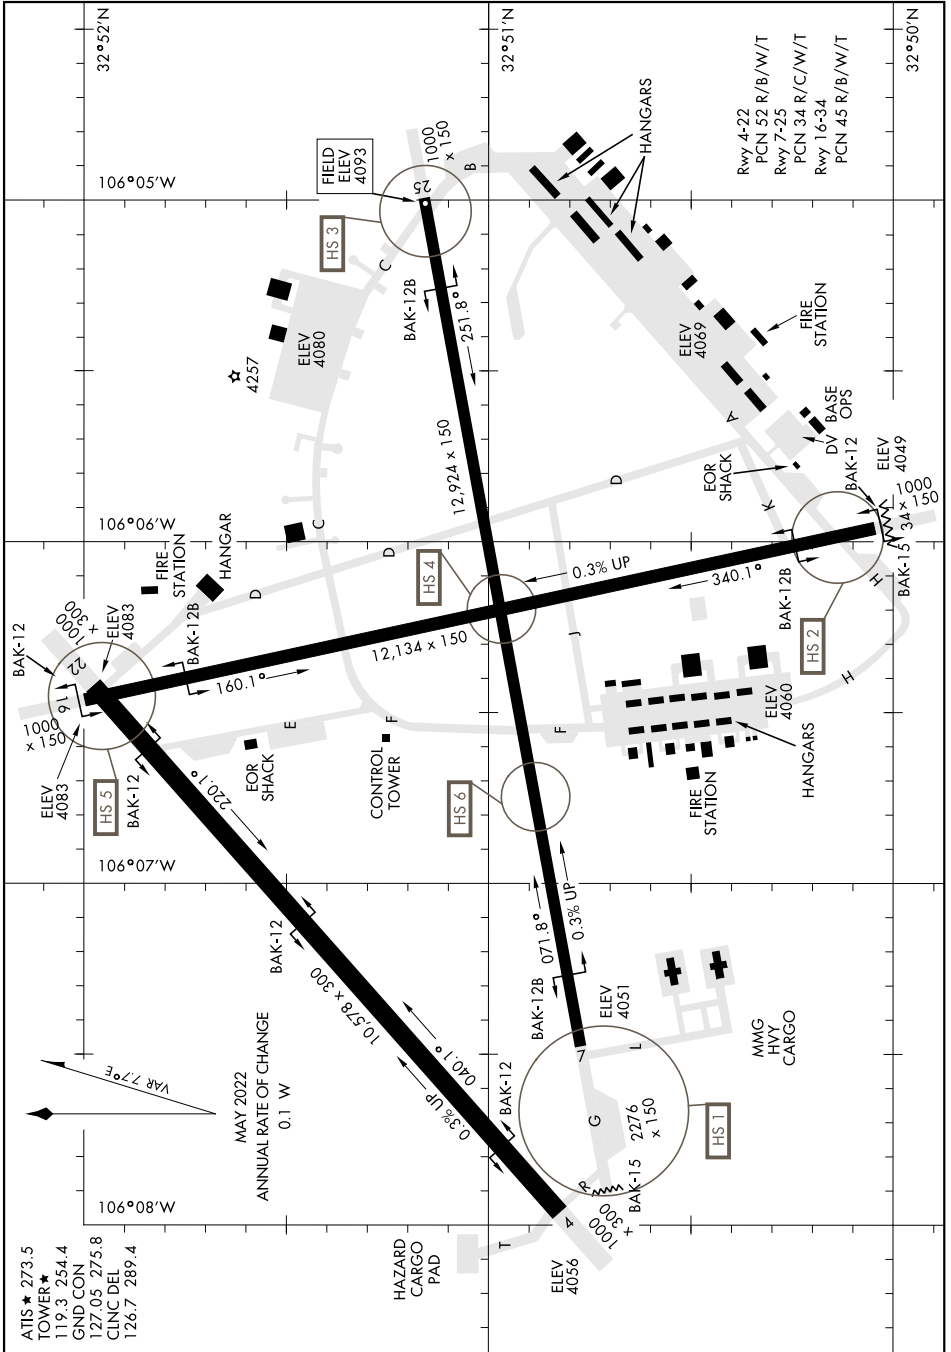

AIRPORT DIAGRAM

AL-7 [USAF]

HOLLOMAN AFB (KHMN)

ALAMOGORDO, NEW MEXICO

SW-1, 28 NOV 2024 to 26 DEC 2024

SW-1, 28 NOV 2024 to 26 DEC 2024

AIRPORT DIAGRAM

ALAMOGORDO, NEW MEXICO

HOLLOMAN AFB (KHMN)

- ATIS ★ 273.5
- TOWER ★ 119.3 254.4
- GND CON 127.05 275.8
- CLNC DEL 126.7 289.4