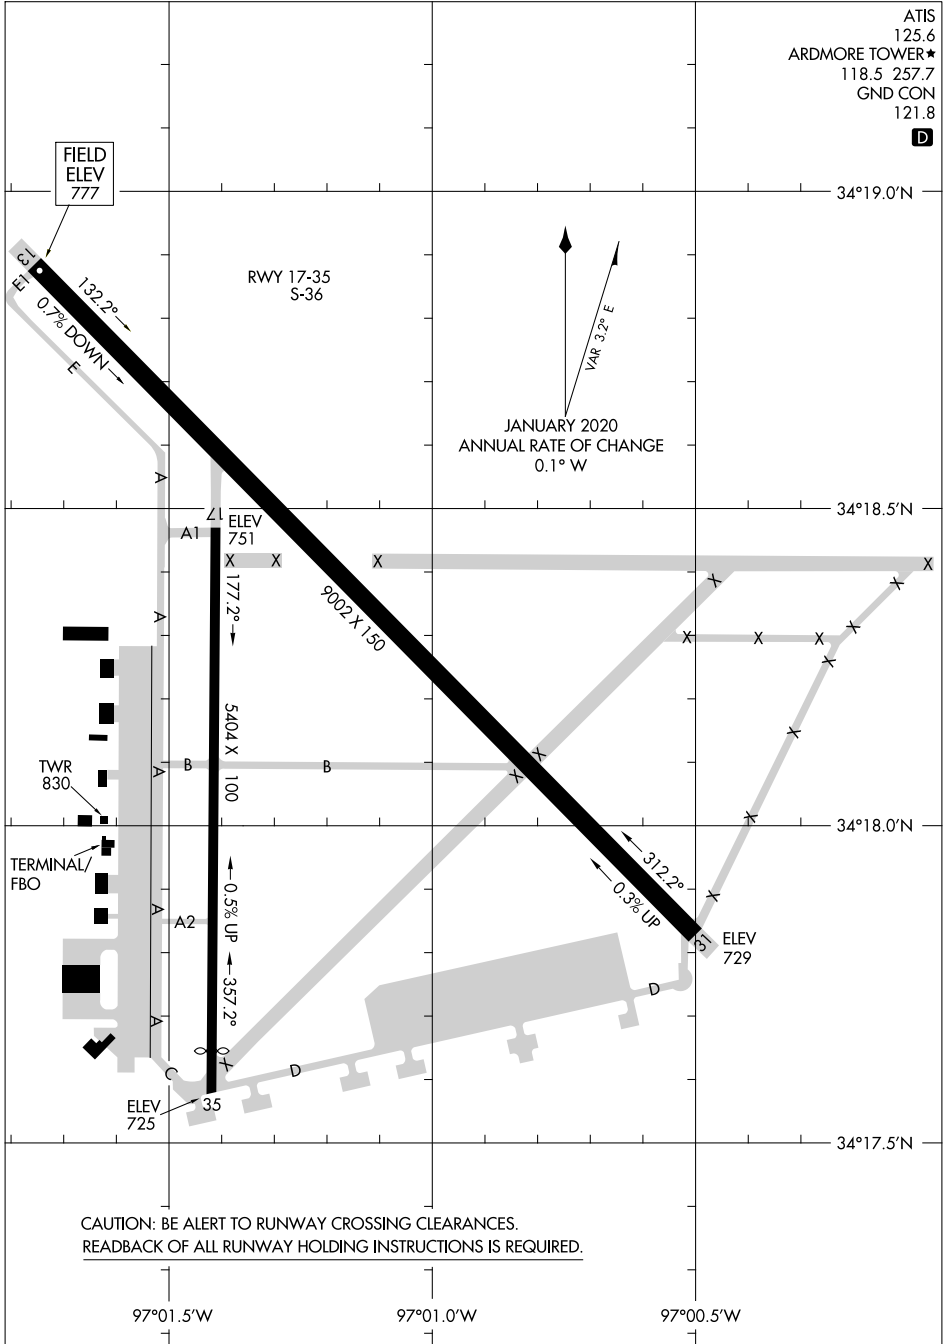

AIRPORT DIAGRAM

AL-22 (FAA)

ARDMORE MUNI (ADM)
ARDMORE, OKLAHOMA

ATIS
125.6
ARDMORE TOWER★
118.5 257.7
GND CON
121.8

SC-1, 28 NOV 2024 to 26 DEC 2024

SC-1, 28 NOV 2024 to 26 DEC 2024

CAUTION: BE ALERT TO RUNWAY CROSSING CLEARANCES.
READBACK OF ALL RUNWAY HOLDING INSTRUCTIONS IS REQUIRED.

AIRPORT DIAGRAM

ARDMORE, OKLAHOMA
ARDMORE MUNI (ADM)