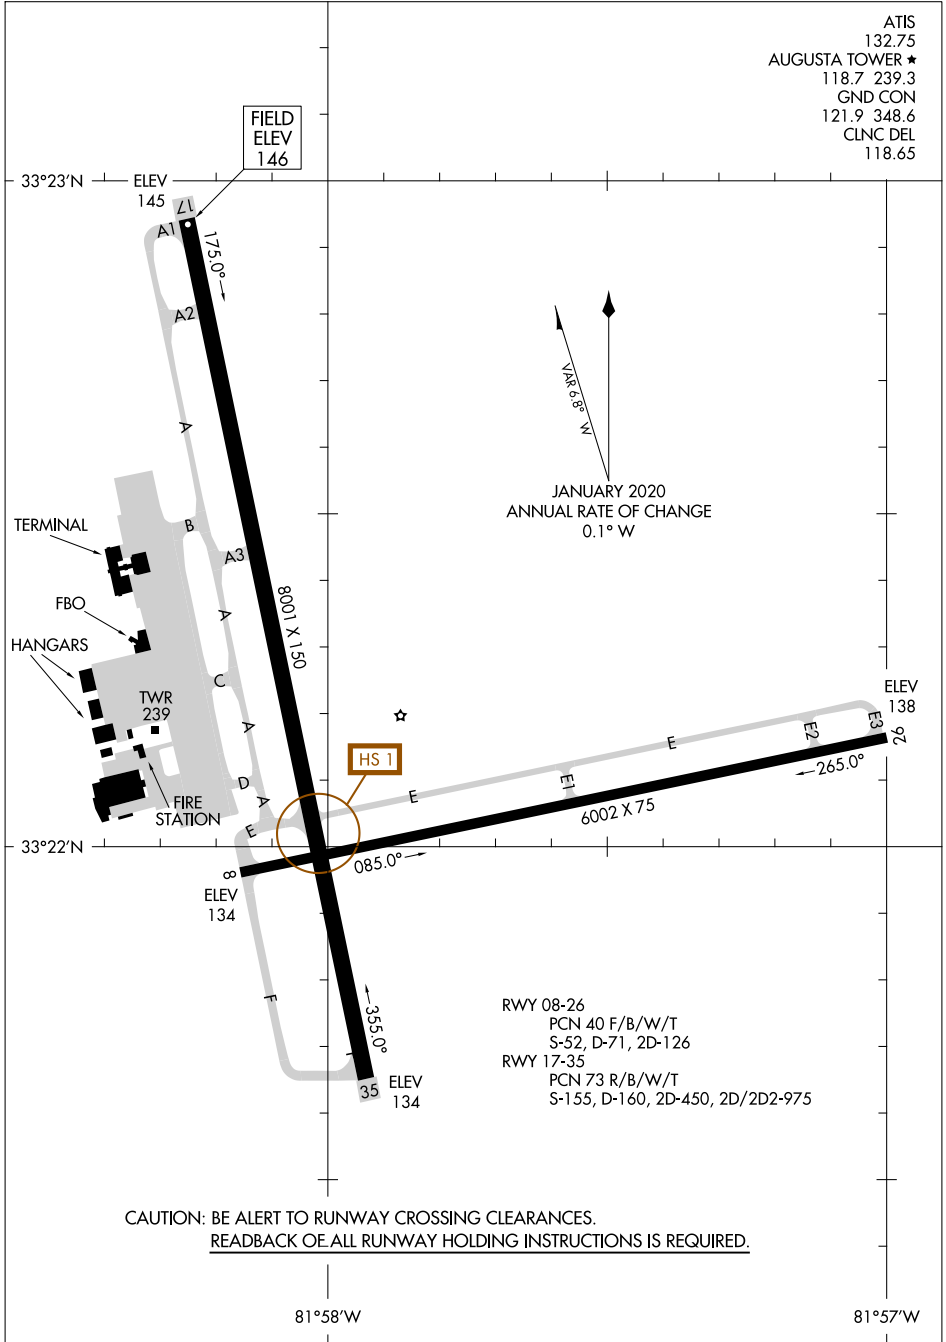

23110
AIRPORT DIAGRAM

AL-27 (FAA)

AUGUSTA RGNL AT BUSH FLD (AGS)
 AUGUSTA, GEORGIA

ATIS 132.75
 AUGUSTA TOWER ★ 118.7 239.3
 GND CON 121.9 348.6
 CLNC DEL 118.65

SE-4, 28 NOV 2024 to 26 DEC 2024

SE-4, 28 NOV 2024 to 26 DEC 2024

CAUTION: BE ALERT TO RUNWAY CROSSING CLEARANCES.
READEBACK OF ALL RUNWAY HOLDING INSTRUCTIONS IS REQUIRED.

AIRPORT DIAGRAM
 23110

AUGUSTA, GEORGIA
AUGUSTA RGNL AT BUSH FLD (AGS)