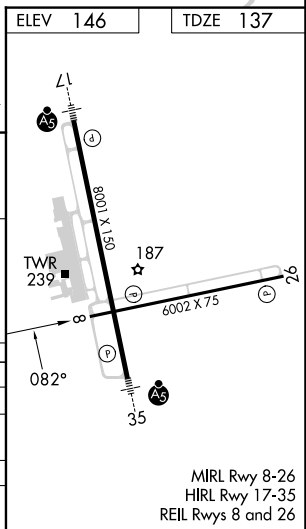

WAAS CH 90328 W08A	APP CRS 082°	Rwy Idg 6002 TDZE 137 Apt Elev 146
--	------------------------	---

RNAV (GPS) Z RWY 8

AUGUSTA RGNL AT BUSH FLD (AGS)

RNP APCH - GPS.

▽ Rwy 8 helicopter visibility reduction below 3/4 SM NA. For uncompensated Baro-VNAV systems, LNAV/VNAV NA below -6°C or above 54°C.

▲ MISSED APPROACH: Climb to 1200 then climbing right turn to 2000 direct HEPIG and hold.

ATIS 132.75	AUGUSTA APP CON ★ 126.8 270.3	AUGUSTA TOWER ★ 118.7 (CTAF) 239.3	GND CON 121.9 348.6	CLNC DEL 118.65	UNICOM 122.95
-----------------------	---	---	-------------------------------	---------------------------	-------------------------

CATEGORY	A	B	C	D
LPV DA		669-1½	532 (600-1½)	
LNAV/VNAV DA		693-1⅝	556 (600-1⅝)	
LNAV MDA	700-1	563 (600-1)	700-1⅝	563 (600-1⅝)
CIRCLING	760-1	780-1	780-1¾	940-2½
	614 (700-1)	634 (700-1)	634 (700-1¾)	794 (800-2½)