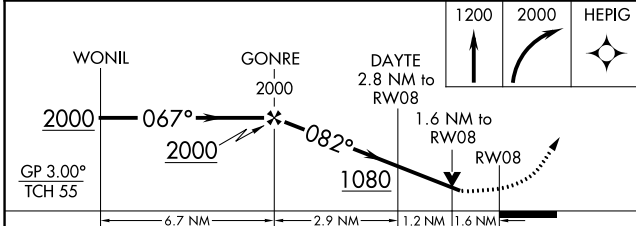

WAAS CH 90328 W08A	APP CRS 082°	Rwy Idg 6002 TDZE 137 Apt Elev 146
--	------------------------	---

RNAV (GPS) Z RWY 8

AUGUSTA RGNL AT BUSH FLD (AGS)

RNP APCH - GPS.

▽ Rwy 8 helicopter visibility reduction below 3/4 SM NA. For uncompensated Baro-VNAV systems, LNAV/VNAV NA below -6°C or above 54°C.

▲ MISSED APPROACH: Climb to 1200 then climbing right turn to 2000 direct HEPIG and hold.

ATIS 132.75	AUGUSTA APP CON ★ 126.8 270.3	AUGUSTA TOWER ★ 118.7 (CTAF) 239.3	GND CON 121.9 348.6	CLNC DEL 118.65	UNICOM 122.95
-----------------------	---	---	-------------------------------	---------------------------	-------------------------

CATEGORY	A	B	C	D
LPV DA		669-1½	532 (600-1½)	
LNAV/VNAV DA		693-1⅝	556 (600-1⅝)	
LNAV MDA	700-1	563 (600-1)	700-1⅝	563 (600-1⅝)
CIRCLING	760-1	780-1	780-1¾	940-2½
	614 (700-1)	634 (700-1)	634 (700-1¾)	794 (800-2½)