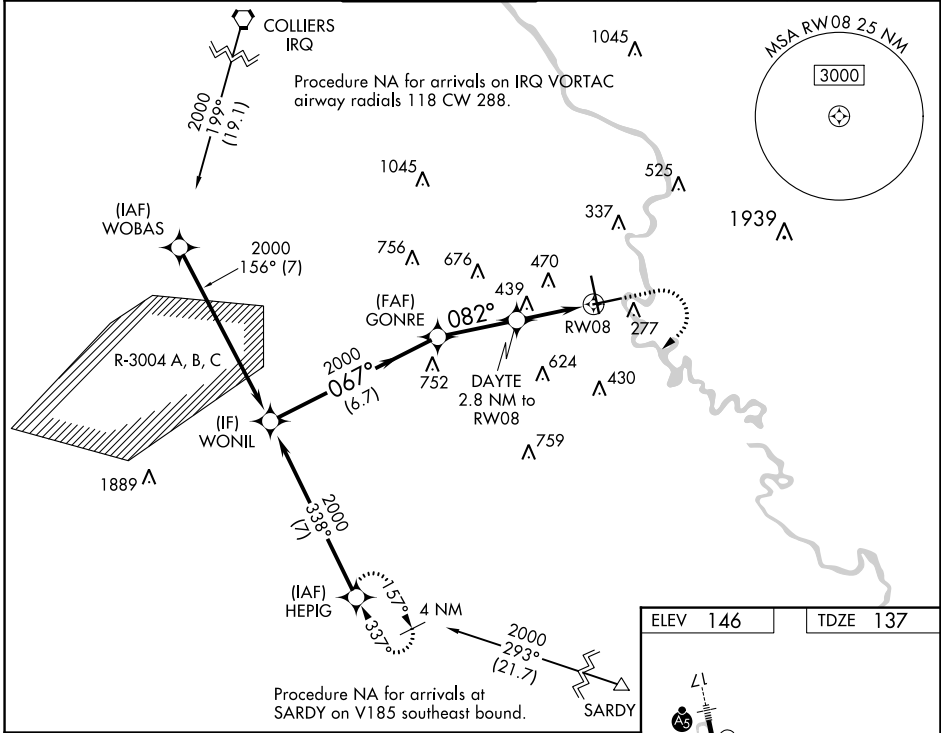

WAAS CH 90328 W08A	APP CRS 082°	Rwy Idg 6002 TDZE 137 Apt Elev 146
--	------------------------	---

RNAV (GPS) Z RWY 8

AUGUSTA RGNL AT BUSH FLD (AGS)

RNP APCH - GPS.

▽ Rwy 8 helicopter visibility reduction below 3/4 SM NA. For uncompensated Baro-VNAV systems, LNAV/VNAV NA below -6°C or above 54°C.

▲ MISSED APPROACH: Climb to 1200 then climbing right turn to 2000 direct HEPIG and hold.

ATIS 132.75	AUGUSTA APP CON ★ 126.8 270.3	AUGUSTA TOWER ★ 118.7 (CTAF) 239.3	GND CON 121.9 348.6	CLNC DEL 118.65	UNICOM 122.95
-----------------------	---	---	-------------------------------	---------------------------	-------------------------

CATEGORY	A	B	C	D
LPV DA		669-1½	532 (600-1½)	
LNAV/VNAV DA		693-1⅝	556 (600-1⅝)	
LNAV MDA	700-1	563 (600-1)	700-1⅝	563 (600-1⅝)
CIRCLING	760-1	780-1	780-1¾	940-2½
	614 (700-1)	634 (700-1)	634 (700-1¾)	794 (800-2½)

SE-4, 28 NOV 2024 to 26 DEC 2024

SE-4, 28 NOV 2024 to 26 DEC 2024