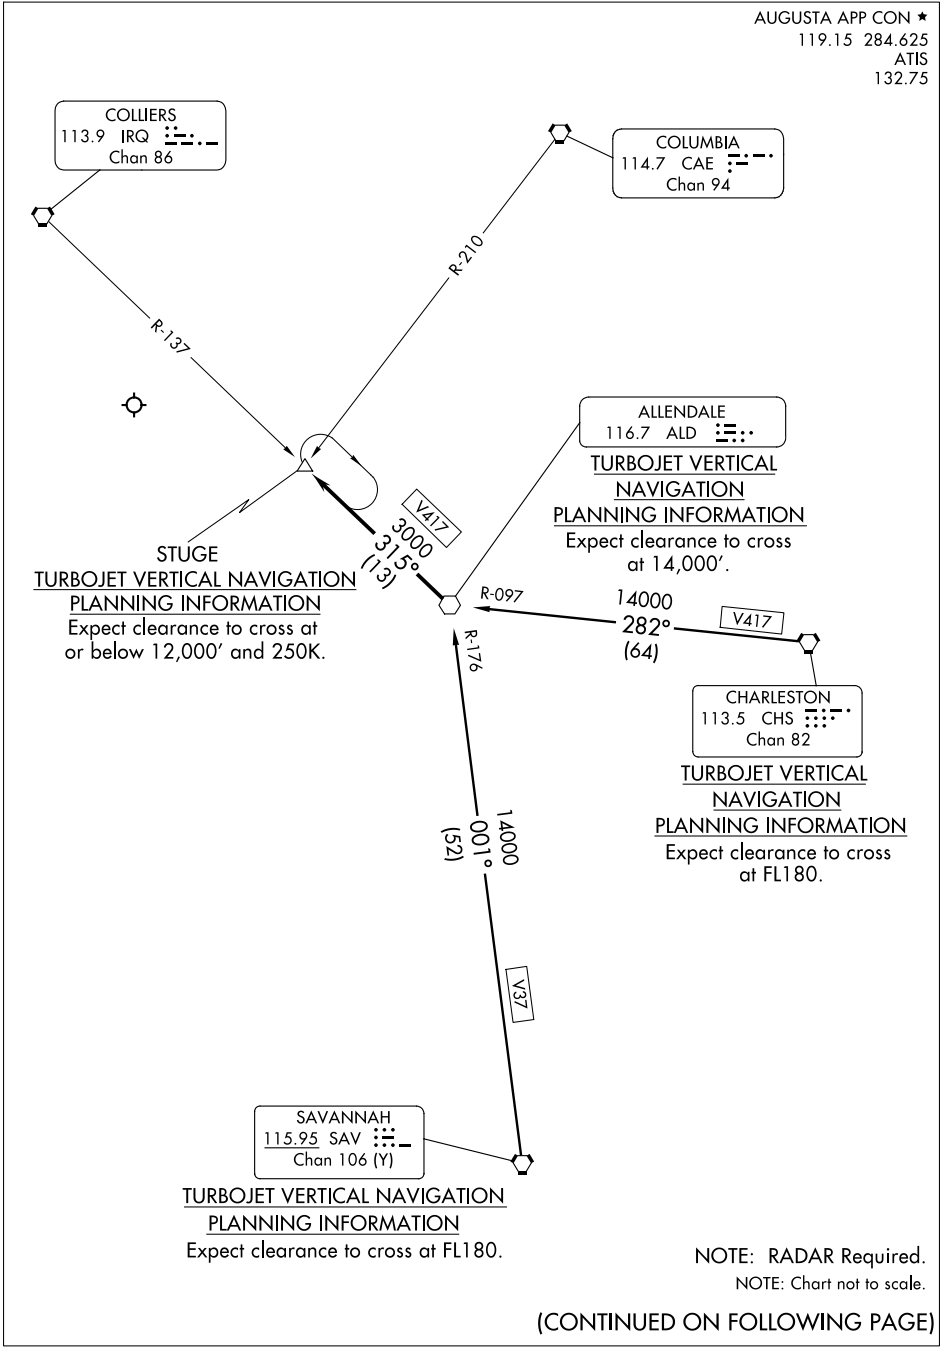

# STUGE THREE ARRIVAL

AUGUSTA APP CON ★  
119.15 284.625  
ATIS  
132.75

SE-4, 28 NOV 2024 to 26 DEC 2024

SE-4, 28 NOV 2024 to 26 DEC 2024

(CONTINUED ON FOLLOWING PAGE)

# STUGE THREE ARRIVAL

## ARRIVAL DESCRIPTION

CHARLESTON TRANSITION (CHS.STUGE3): From over CHS VORTAC via CHS R-282 and ALD R-097 to ALD VOR. Thence. . . .

SAVANNAH TRANSITION (SAV.STUGE3): From over SAV VORTAC via SAV R-001 and ALD R-176 to ALD VOR. Thence. . . .

. . . .from over ALD VOR via ALD R-315 to STUGE INT, MEA 3000. Expect RADAR vectors to final approach course.

SE-4, 28 NOV 2024 to 26 DEC 2024

SE-4, 28 NOV 2024 to 26 DEC 2024