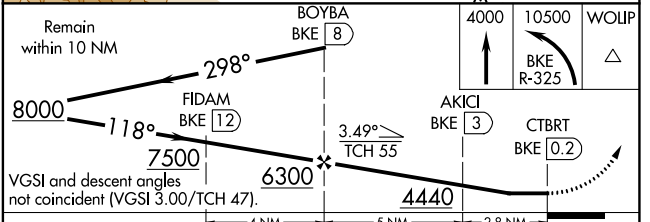

CATEGORY	A	B	C	D
S-13	4000-1	630 (700-1)	4000-1¾ 630 (700-1¾)	4000-2 630 (700-2)
C CIRCLING	4000-1	627 (700-1)	4560-3 1187 (1200-3)	4720-3 1347 (1400-3)

NW-1, 28 NOV 2024 to 26 DEC 2024

NW-1, 28 NOV 2024 to 26 DEC 2024