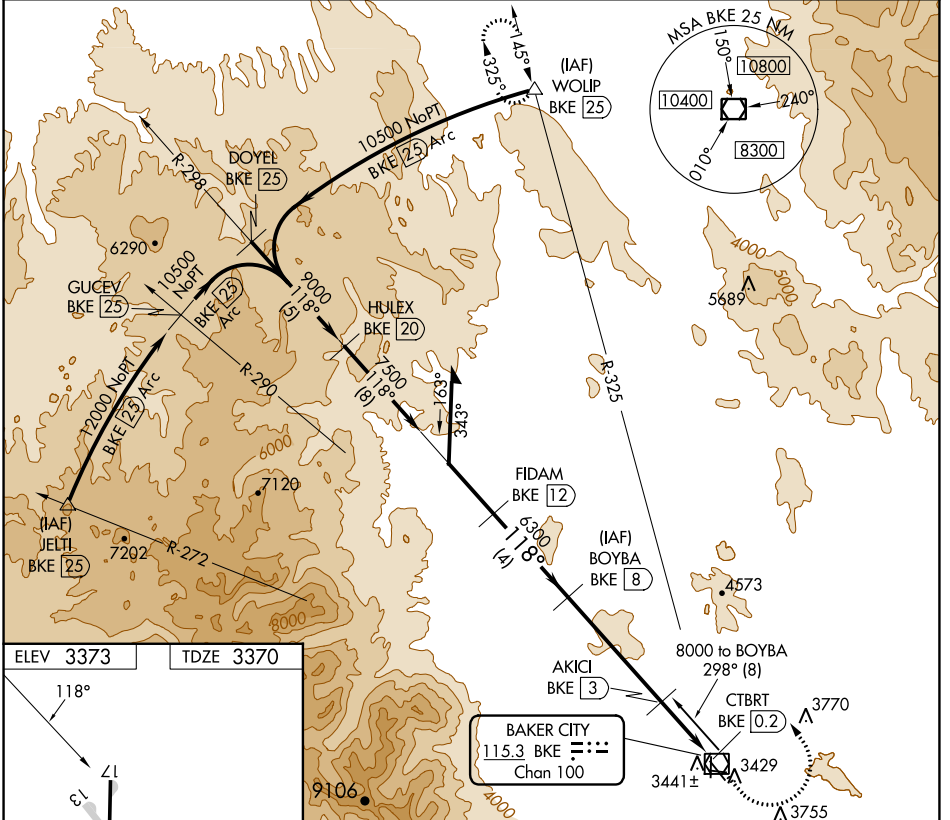

VOR/DME BKE 115.3 Chan 100	APP CRS 118°	Rwy Idg TDZE Apt Elev 5084 3370 3373
--	------------------------	--

VOR/DME RWY 13

BAKER CITY MUNI (BKE)

⚠ Circling to Rwy 8/17/26/35 NA at night.
⚠ Helicopter visibility reduction below 1 SM NA.

MISSED APPROACH: Climb to 4000 then climbing left turn to 10500 via BKE R-325 to WOLIP and hold.

ASOS 134.275	SALT LAKE CENTER 128.05 306.95	UNICOM 123.0 (CTAF)
------------------------	--	-------------------------------

ELEV 3373 TDZE 3370

CATEGORY	A	B	C	D
S-13	4000-1	630 (700-1)	4000-1¾ 630 (700-1¾)	4000-2 630 (700-2)
C CIRCLING	4000-1	627 (700-1)	4560-3 1187 (1200-3)	4720-3 1347 (1400-3)

NW-1, 28 NOV 2024 to 26 DEC 2024

NW-1, 28 NOV 2024 to 26 DEC 2024