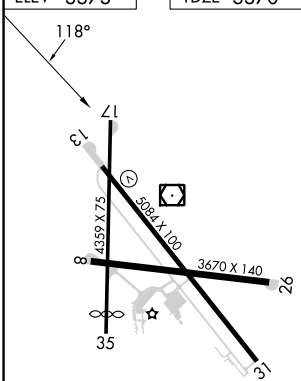

CATEGORY	A	B	C	D
S-13	4000-1	630 (700-1)	4000-1¾ 630 (700-1¾)	4000-2 630 (700-2)
C CIRCLING	4000-1	627 (700-1)	4560-3 1187 (1200-3)	4720-3 1347 (1400-3)

NW-1, 28 NOV 2024 to 26 DEC 2024

NW-1, 28 NOV 2024 to 26 DEC 2024