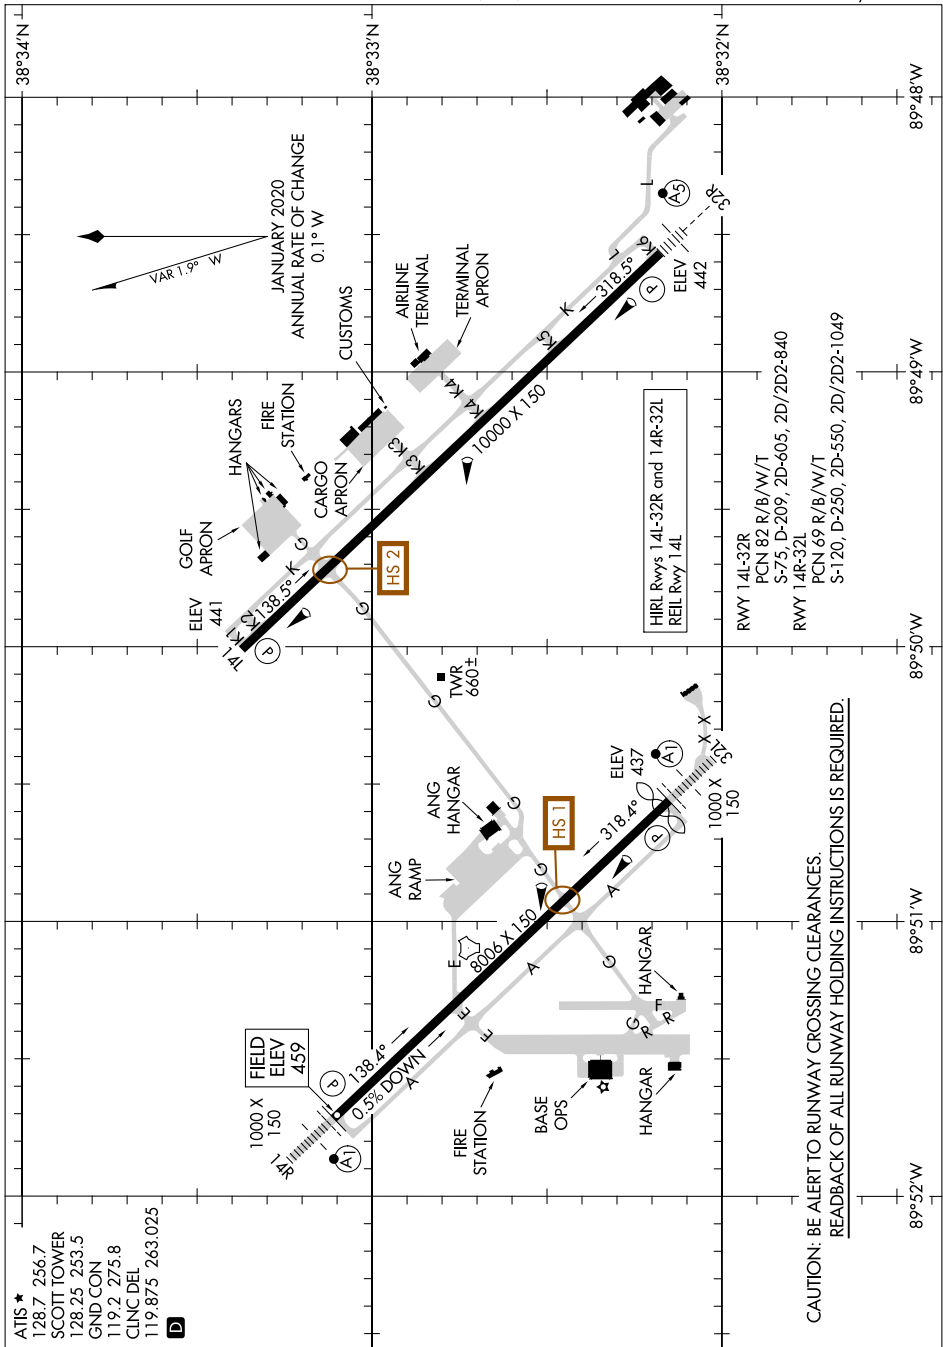

23334

AIRPORT DIAGRAM

SCOTT AFB/MIDAMERICA ST LOUIS (BLV)
AL-46 (FAA)
BELLEVILLE, ILLINOIS

EC-3, 28 NOV 2024 to 26 DEC 2024

AIRPORT DIAGRAM

23334

SCOTT AFB/MIDAMERICA ST LOUIS (BLV)
BELLEVILLE, ILLINOIS

CAUTION: BE ALERT TO RUNWAY CROSSING CLEARANCES.
REARBACK OF ALL RUNWAY HOLDING INSTRUCTIONS IS REQUIRED.

EC-3, 28 NOV 2024 to 26 DEC 2024