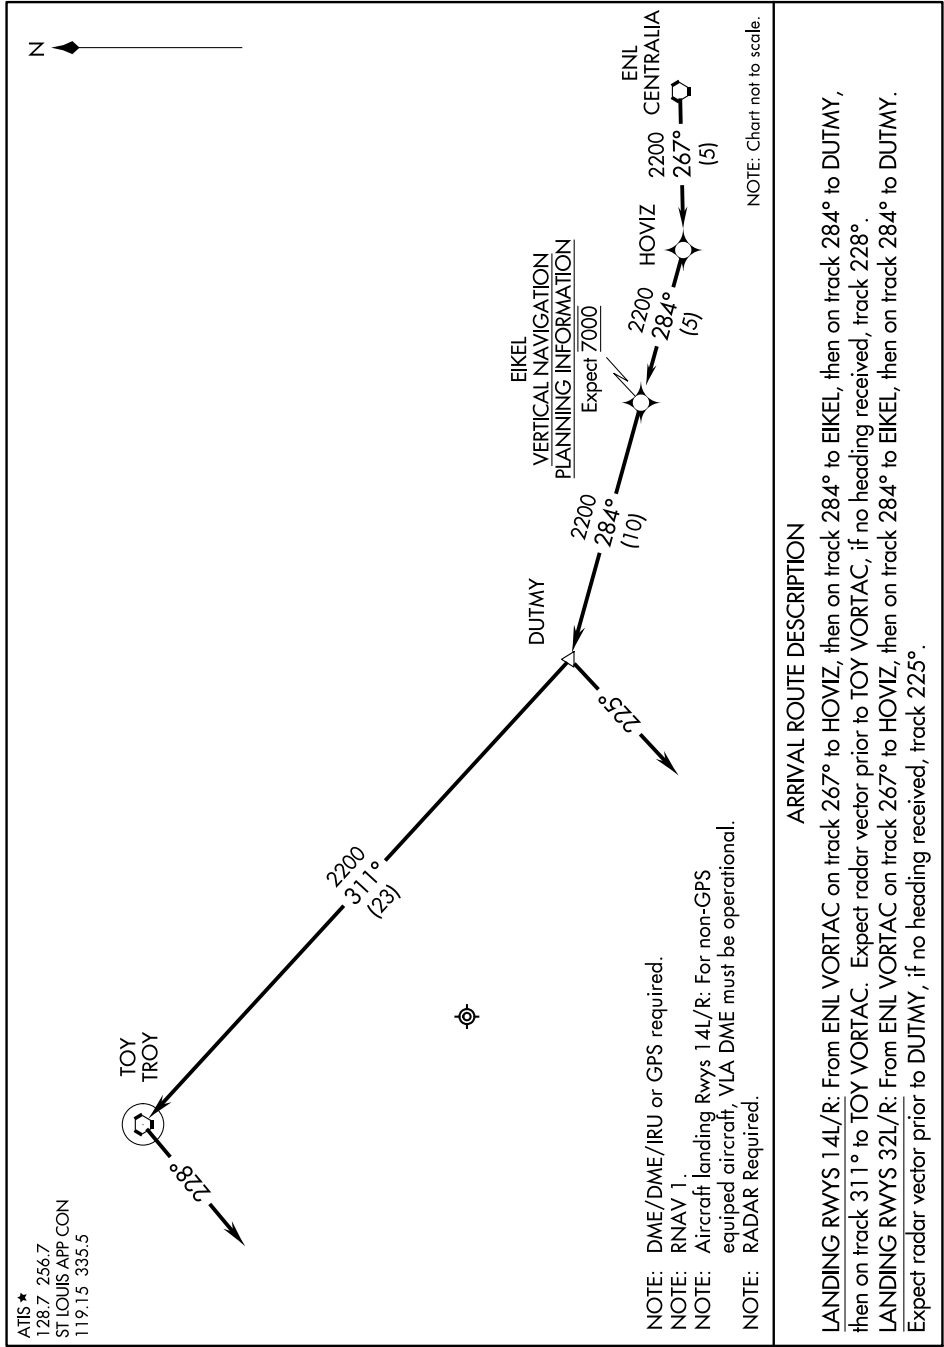

CENTRALIA TWO ARRIVAL (RNAV)

EC-3, 28 NOV 2024 to 26 DEC 2024

ARRIVAL ROUTE DESCRIPTION

LANDING RWYS 14L/R: From ENL VORTAC on track 267° to HOVIZ, then on track 284° to EIKEL, then on track 284° to DUTMY, then on track 311° to TOY VORTAC. Expect radar vector prior to TOY VORTAC, if no heading received, track 228°.

LANDING RWYS 32L/R: From ENL VORTAC on track 267° to HOVIZ, then on track 284° to EIKEL, then on track 284° to DUTMY. Expect radar vector prior to DUTMY, if no heading received, track 225°.

EC-3, 28 NOV 2024 to 26 DEC 2024