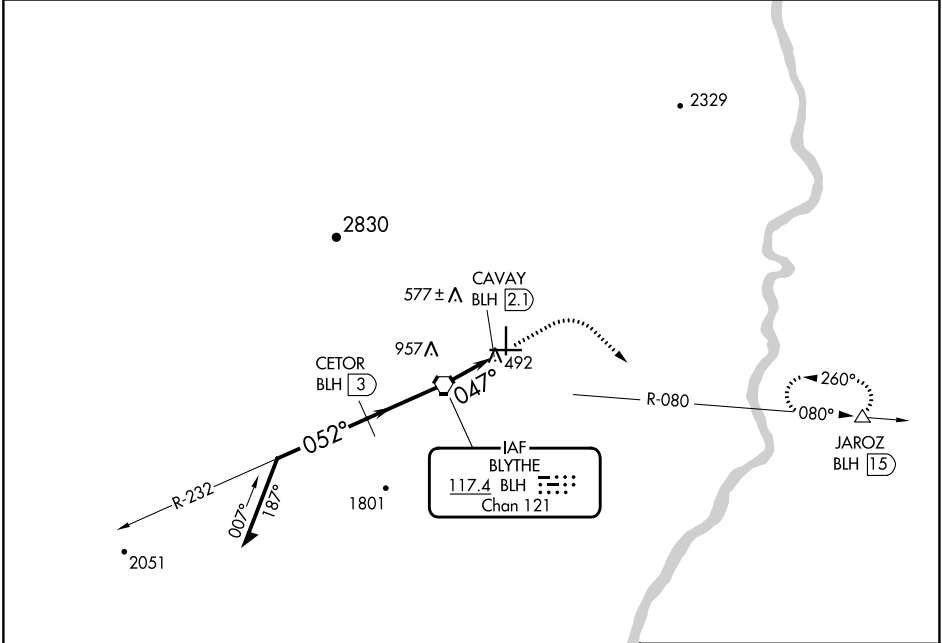

VORTAC BLH 117.4 Chan 121	APP CRS 047°	Rwy Idg TDZE Apt Elev	N/A N/A 397
---	------------------------	-----------------------------	--

VOR/DME-A

BLYTHE (BLH)

⚠ MISSED APPROACH: Climb to 1000, then climbing right turn to 4600 via heading 120° and BLH R-080 outbound to JAROZ/15 DME and hold.

ASOS 120.175	LOS ANGELES CENTER 128.15 285.6	UNICOM 122.8 (CTAF) 📻
------------------------	---	--

SW-3, 28 NOV 2024 to 26 DEC 2024

SW-3, 28 NOV 2024 to 26 DEC 2024

ELEV 397

CATEGORY	A	B	C	D
CIRCLING	840-1 443 (500-1)	860-1 463 (500-1)	960-1½ 563 (600-1½)	1260-2¾ 863 (900-2¾)

MIRL Rwy 8-26 and 17-35 **📻**