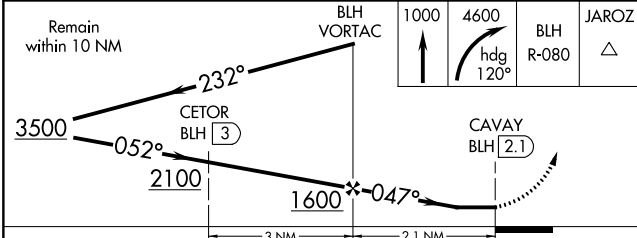

VORTAC BLH 117.4 Chan 121	APP CRS 047°	Rwy Idg TDZE Apt Elev	N/A N/A 397
---	------------------------	-----------------------------	--

VOR/DME-A

BLYTHE (BLH)

⚠ MISSED APPROACH: Climb to 1000, then climbing right turn to 4600 via heading 120° and BLH R-080 outbound to JAROZ/15 DME and hold.

ASOS 120.175	LOS ANGELES CENTER 128.15 285.6	UNICOM 122.8 (CTAF) 📻
------------------------	---	--

SW-3, 28 NOV 2024 to 26 DEC 2024

SW-3, 28 NOV 2024 to 26 DEC 2024

ELEV 397

CATEGORY	A	B	C	D
CIRCLING	840-1 443 (500-1)	860-1 463 (500-1)	960-1½ 563 (600-1½)	1260-2¾ 863 (900-2¾)