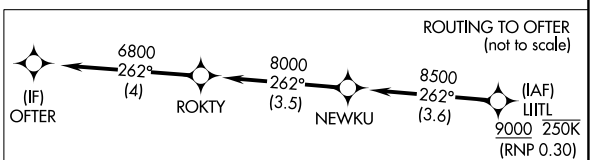

APP CRS 282°	Rwy ldg TDZE Apt Elev	10000 2872 2872
------------------------	-----------------------------	--

RNAV (RNP) Z RWY 28R

BOISE AIR TRML/GOWEN FLD (BOI)

RNP AR APCH.
 ▽ For uncompensated Baro-VNAV systems, procedure NA below -1.5°C or above 54°C.

MISSED APPROACH: Climb to 6000 on track 282° to ATTOL and hold, continue climb-in-hold to 6000.

D-ATIS 123.9 290.4	BIG SKY APP CON 119.6 269.4	BOISE TOWER 118.1 257.8	GND CON 121.7 348.6	CLNC DEL 125.9 323.2
------------------------------	---------------------------------------	-----------------------------------	-------------------------------	--------------------------------

NW-1, 28 NOV 2024 to 26 DEC 2024

NW-1, 28 NOV 2024 to 26 DEC 2024

ELEV 2872	D	TDZE 2872
-----------	----------	-----------

CATEGORY	A	B	C	D
RNP 0.15 DA		3204-1	332 (400-1)	
RNP 0.30 DA		3303-1¼	431 (500-1¼)	