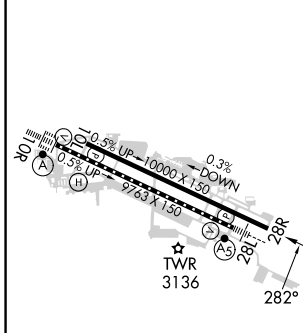

APP CRS 282°	Rwy ldg TDZE Apt Elev	10000 2872 2872
------------------------	-----------------------------	--

RNAV (RNP) Z RWY 28R

BOISE AIR TRML/GOWEN FLD (BOI)

RNP AR APCH.
 ▽ For uncompensated Baro-VNAV systems, procedure NA below -1.5°C or above 54°C.

MISSED APPROACH: Climb to 6000 on track 282° to ATTOL and hold, continue climb-in-hold to 6000.

D-ATIS 123.9 290.4	BIG SKY APP CON 119.6 269.4	BOISE TOWER 118.1 257.8	GND CON 121.7 348.6	CLNC DEL 125.9 323.2
------------------------------	---------------------------------------	-----------------------------------	-------------------------------	--------------------------------

NW-1, 28 NOV 2024 to 26 DEC 2024

NW-1, 28 NOV 2024 to 26 DEC 2024

ELEV 2872	D	TDZE 2872
-----------	----------	-----------

CATEGORY	A	B	C	D
RNP 0.15 DA		3204-1	332 (400-1)	
RNP 0.30 DA		3303-1¼	431 (500-1¼)	