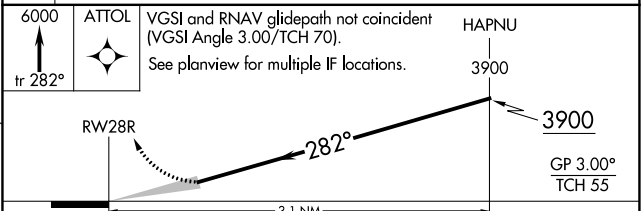

APP CRS 282°	Rwy ldg TDZE Apt Elev	10000 2872 2872
------------------------	-----------------------------	--

RNAV (RNP) Z RWY 28R

BOISE AIR TRML/GOWEN FLD (BOI)

RNP AR APCH.
 ▽ For uncompensated Baro-VNAV systems, procedure NA below -1.5°C or above 54°C.

MISSED APPROACH: Climb to 6000 on track 282° to ATTOL and hold, continue climb-in-hold to 6000.

D-ATIS 123.9 290.4	BIG SKY APP CON 119.6 269.4	BOISE TOWER 118.1 257.8	GND CON 121.7 348.6	CLNC DEL 125.9 323.2
------------------------------	---------------------------------------	-----------------------------------	-------------------------------	--------------------------------

NW-1, 28 NOV 2024 to 26 DEC 2024

NW-1, 28 NOV 2024 to 26 DEC 2024

ELEV 2872	D	TDZE 2872
-----------	----------	-----------

CATEGORY	A	B	C	D
RNP 0.15 DA		3204-1	332 (400-1)	
RNP 0.30 DA		3303-1¼	431 (500-1¼)	