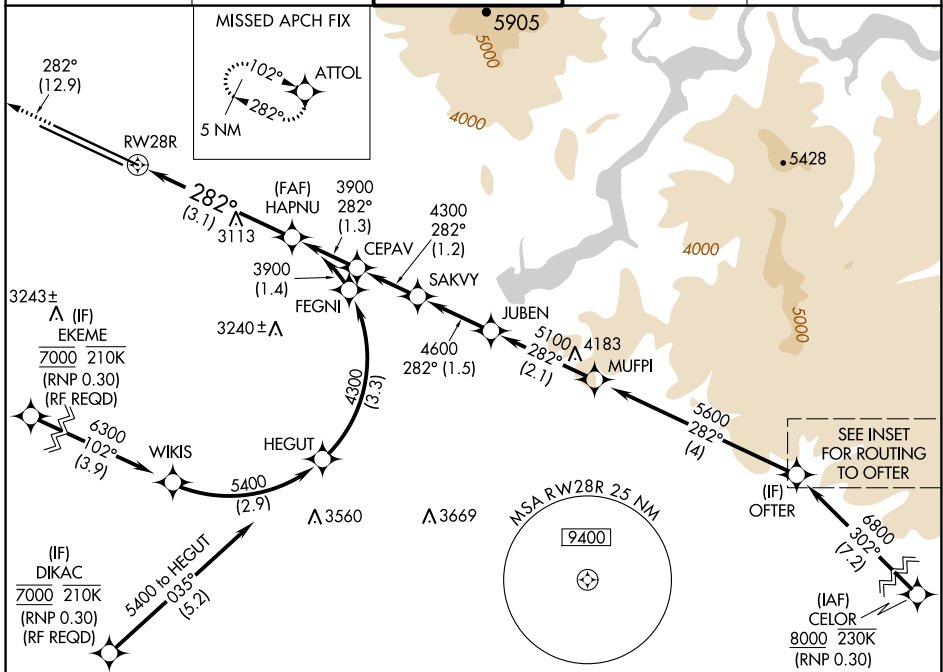

APP CRS 282°	Rwy ldg TDZE Apt Elev	10000 2872 2872
------------------------	-----------------------------	--

RNAV (RNP) Z RWY 28R

BOISE AIR TRML/GOWEN FLD (BOI)

RNP AR APCH.
 ▽ For uncompensated Baro-VNAV systems, procedure NA below -1.5°C or above 54°C.

MISSED APPROACH: Climb to 6000 on track 282° to ATTOL and hold, continue climb-in-hold to 6000.

D-ATIS 123.9 290.4	BIG SKY APP CON 119.6 269.4	BOISE TOWER 118.1 257.8	GND CON 121.7 348.6	CLNC DEL 125.9 323.2
------------------------------	---------------------------------------	-----------------------------------	-------------------------------	--------------------------------

NW-1, 28 NOV 2024 to 26 DEC 2024

NW-1, 28 NOV 2024 to 26 DEC 2024

ELEV 2872	D	TDZE 2872
-----------	----------	-----------

CATEGORY	A	B	C	D
RNP 0.15 DA		3204-1	332 (400-1)	
RNP 0.30 DA		3303-1¼	431 (500-1¼)	