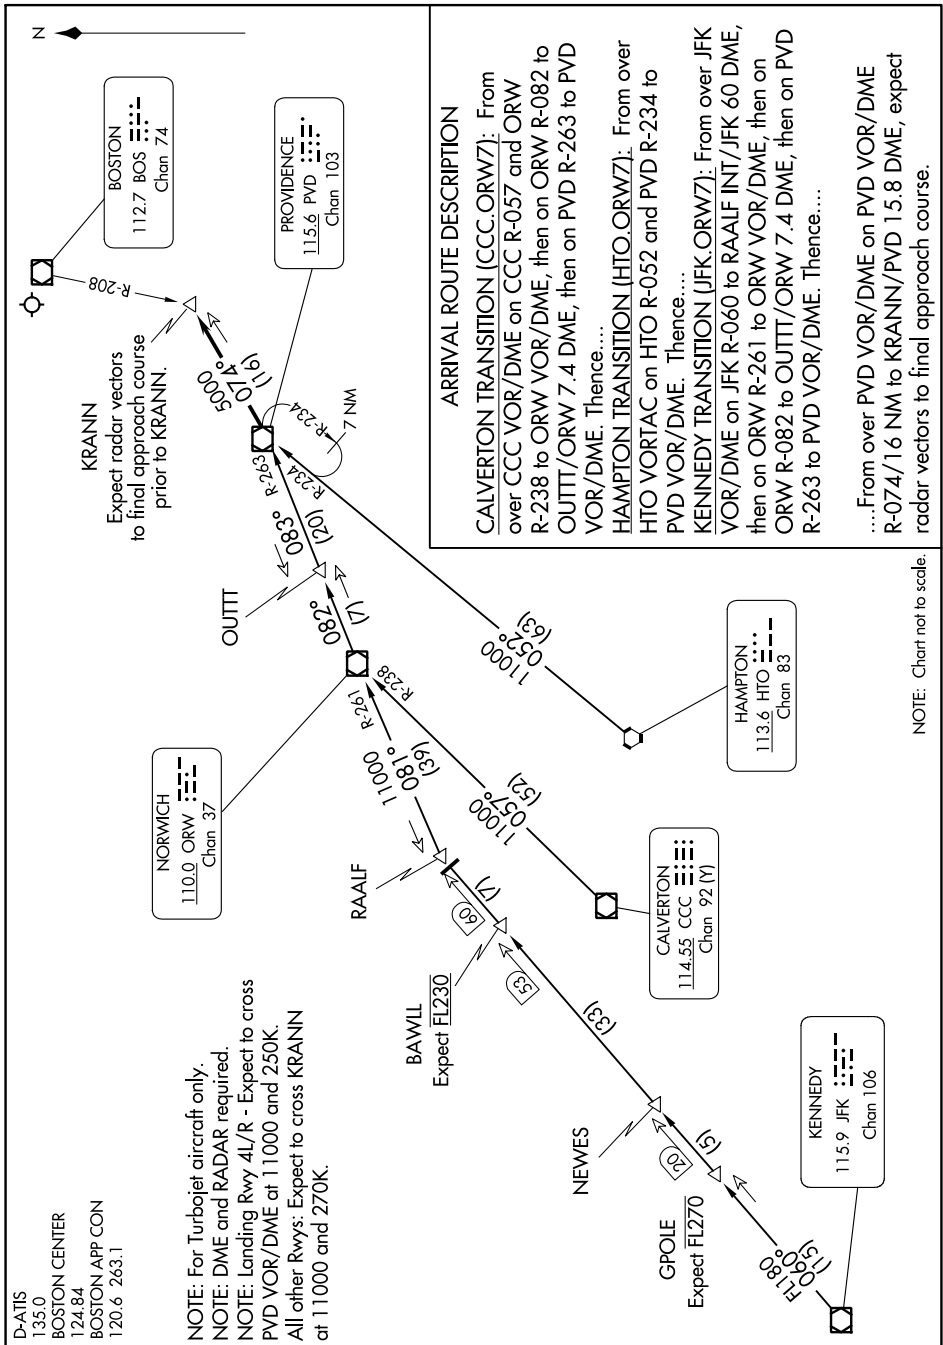

NORWICH SEVEN ARRIVAL

NE-1, 28 NOV 2024 to 26 DEC 2024

NORWICH SEVEN ARRIVAL

NE-1, 28 NOV 2024 to 26 DEC 2024