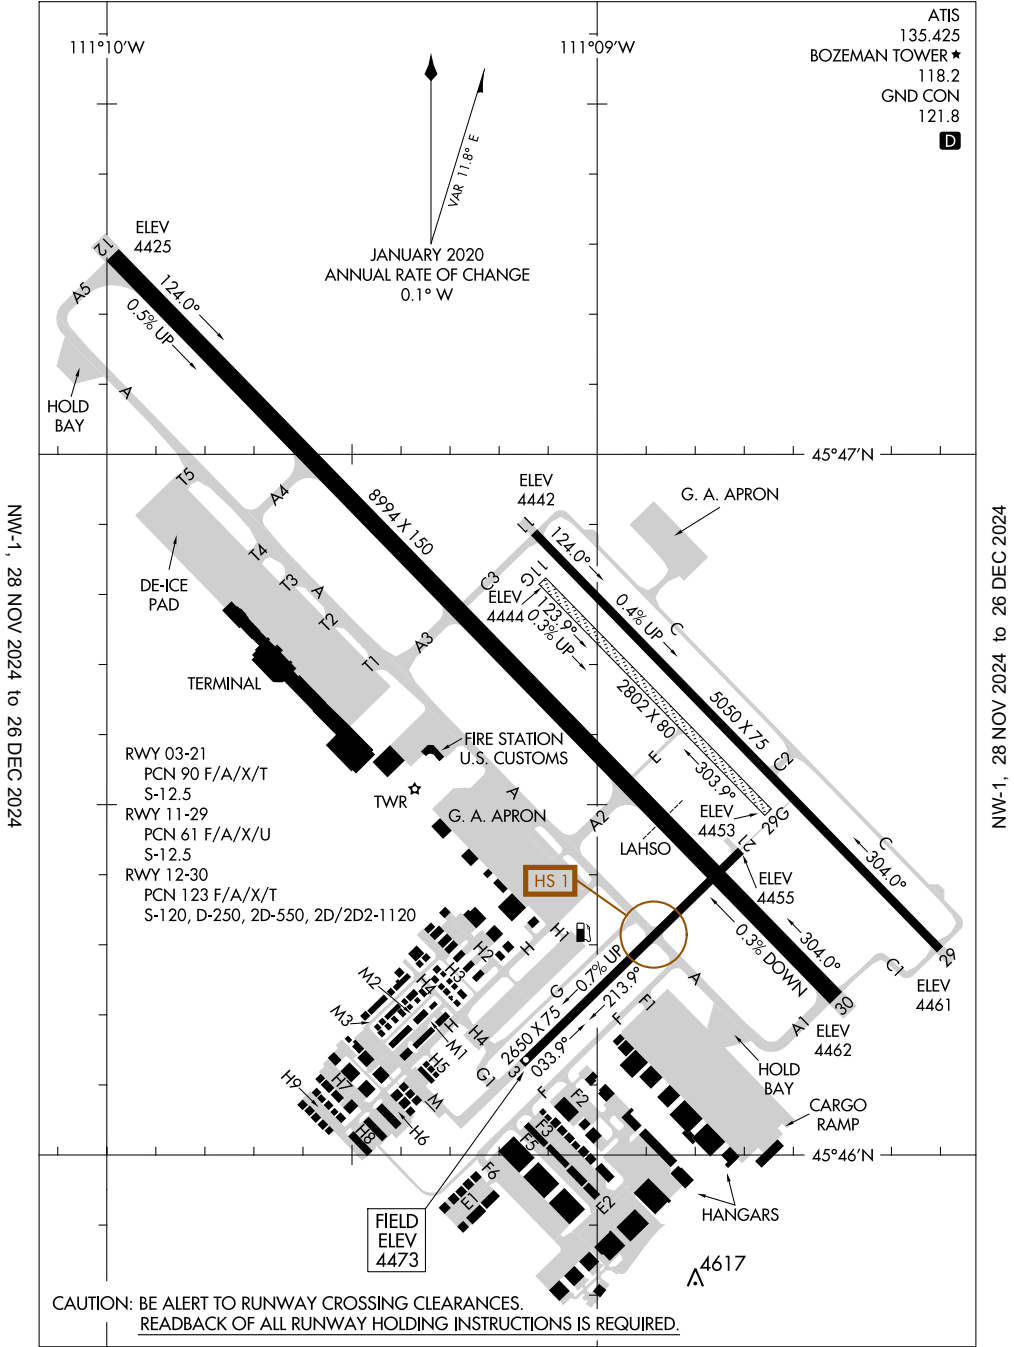

24137  
**AIRPORT DIAGRAM**

**BOZEMAN YELLOWSTONE INTL (BZN)**  
BOZEMAN, MONTANA

AL-59 (FAA)

ATIS 135.425  
BOZEMAN TOWER ★ 118.2  
GND CON 121.8  
D

24137  
**AIRPORT DIAGRAM**

**BOZEMAN YELLOWSTONE INTL (BZN)**  
BOZEMAN, MONTANA