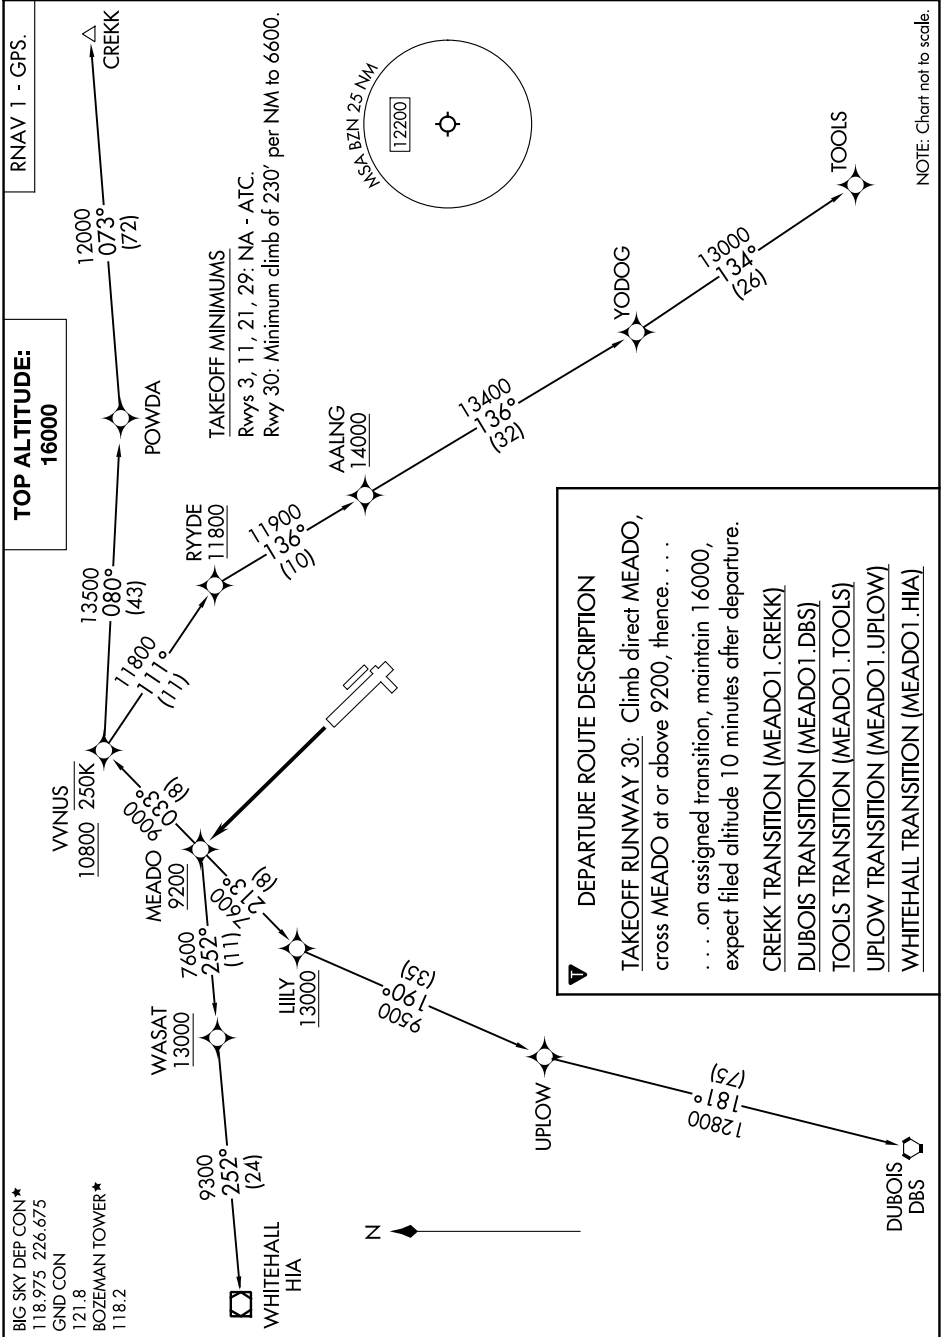

(MEADO1.MEADO) 24193

MEADO ONE DEPARTURE (RNAV)

AL-59 (FAA)

BOZEMAN YELLOWSTONE INTL (BZN)

BOZEMAN, MONTANA

NW-1, 28 NOV 2024 to 26 DEC 2024

MEADO ONE DEPARTURE (RNAV)

(MEADO1.MEADO) 11JUL24

BOZEMAN, MONTANA

BOZEMAN YELLOWSTONE INTL (BZN)

NW-1, 28 NOV 2024 to 26 DEC 2024