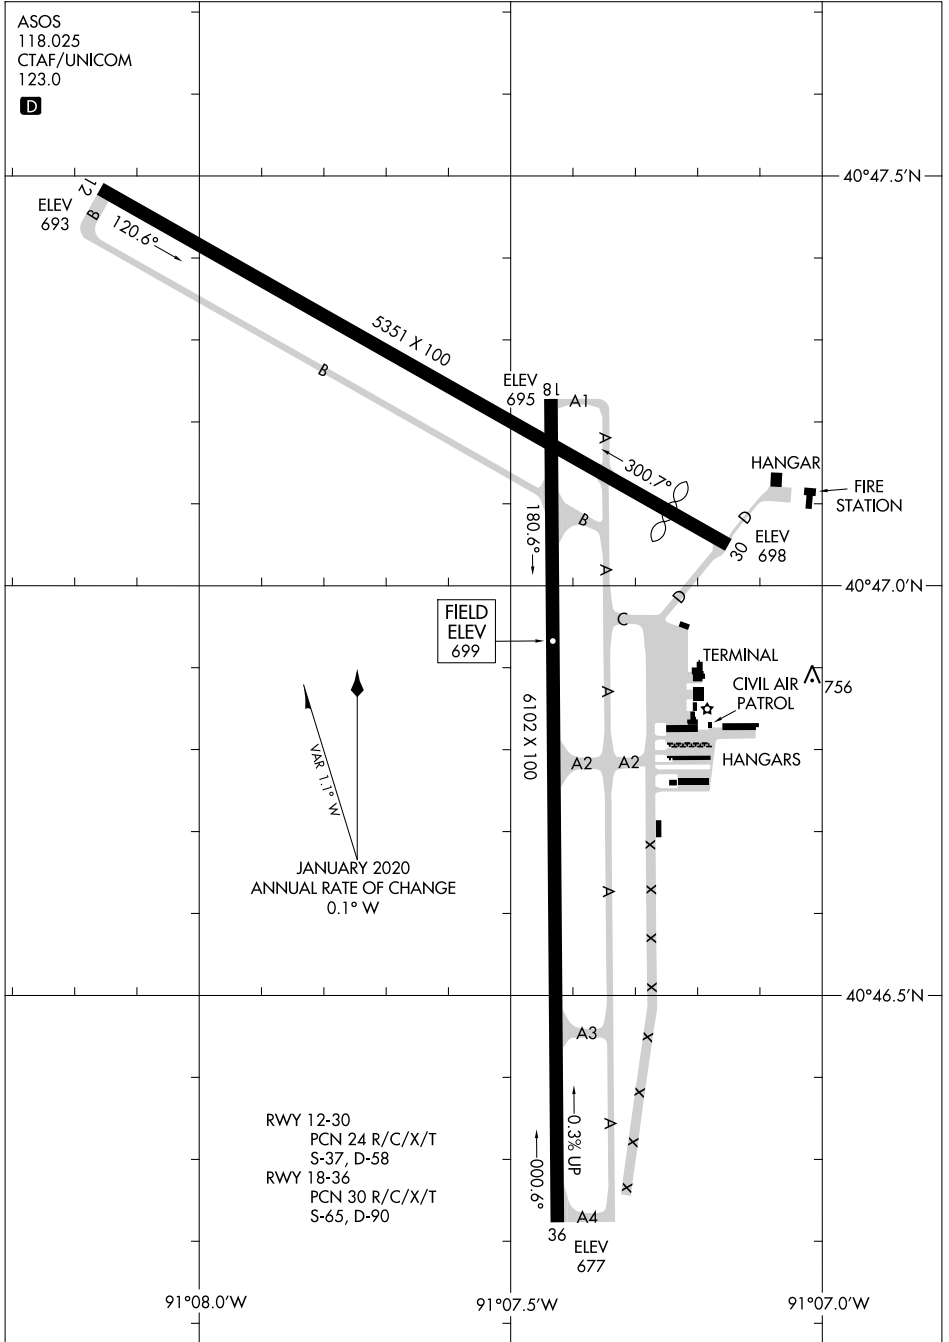

22195

AIRPORT DIAGRAM

SOUTHEAST IOWA RGNL (B.R.L.)
BURLINGTON, IOWA

AL-69 (FAA)

ASOS
118.025
CTAF/UNICOM
123.0

NC-3, 28 NOV 2024 to 26 DEC 2024

NC-3, 28 NOV 2024 to 26 DEC 2024

AIRPORT DIAGRAM

22195

BURLINGTON, IOWA
SOUTHEAST IOWA RGNL (B.R.L.)