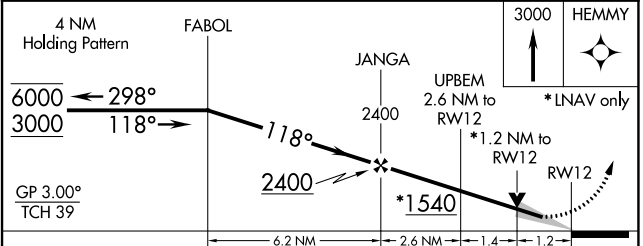

CATEGORY	A	B	C	D
LPV DA	943-1 250 (300-1)			NA
LNAV/VNAV DA	1017-1½ 324 (400-1½)			NA
LNAV MDA	1120-1 427 (500-1)	1120-1¼ 427 (500-1¼)		NA
C CIRCLING	1180-1 482 (500-1)	1380-2 682 (700-2)		NA