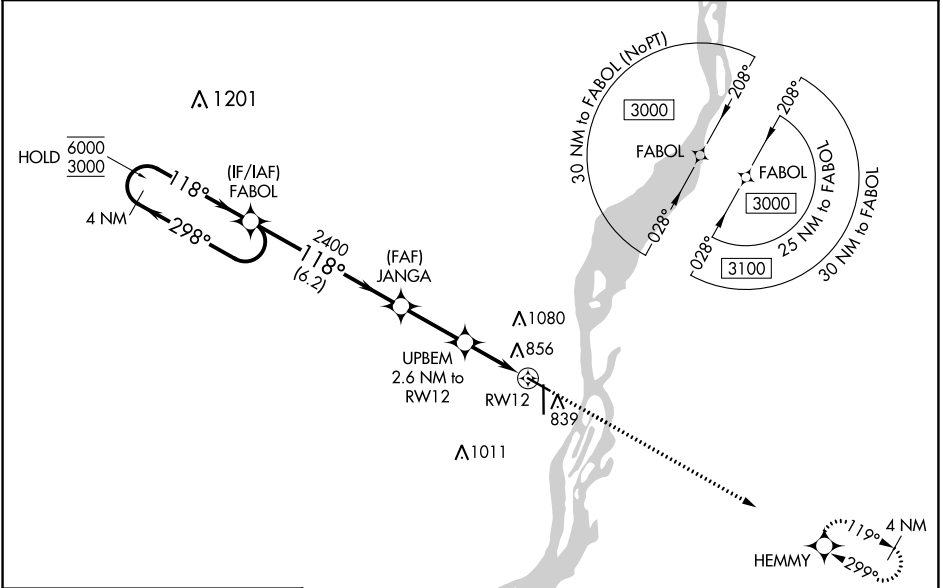

WAAS CH 48834 W12A	APP CRS 118°	Rwy Idg TDZE 693 Apt Elev 698	5350
--	------------------------	---	-------------

RNAV (GPS) RWY 12

SOUTHEAST IOWA RGNL (B.R.L)

RNP APCH.	MISSED APPROACH: Climb to 3000 direct HEMMY and hold.
For uncompensated Baro-VNAV systems, procedure NA below -21°C or above 54°C.	

ASOS 118.025	CHICAGO CENTER 135.6 370.95	UNICOM 123.0 (CTAF) 0
------------------------	---------------------------------------	---------------------------------

NC-3, 28 NOV 2024 to 26 DEC 2024

NC-3, 28 NOV 2024 to 26 DEC 2024