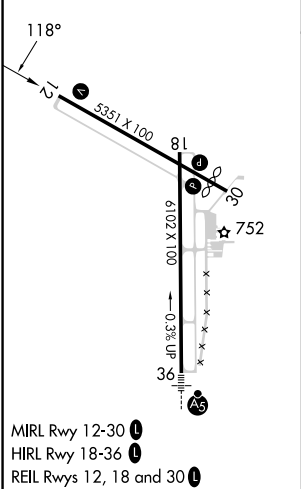

WAAS CH 48834 W12A	APP CRS 118°	Rwy Idg TDZE 693 Apt Elev 698	5350
--	------------------------	---	-------------

RNAV (GPS) RWY 12

SOUTHEAST IOWA RGNL (B.R.L)

RNP APCH.	MISSED APPROACH: Climb to 3000 direct HEMMY and hold.
For uncompensated Baro-VNAV systems, procedure NA below -21°C or above 54°C.	

ASOS 118.025	CHICAGO CENTER 135.6 370.95	UNICOM 123.0 (CTAF) 0
------------------------	---------------------------------------	---------------------------------

NC-3, 28 NOV 2024 to 26 DEC 2024

NC-3, 28 NOV 2024 to 26 DEC 2024

ELEV 698	D	TDZE 693
----------	----------	----------

CATEGORY	A	B	C	D
LPV DA	943-1 250 (300-1)			NA
LNAV/VNAV DA	1017-1½ 324 (400-1½)			NA
LNAV MDA	1120-1 427 (500-1)	1120-1¼ 427 (500-1¼)		NA
C CIRCLING	1180-1 482 (500-1)	1380-2 682 (700-2)		NA