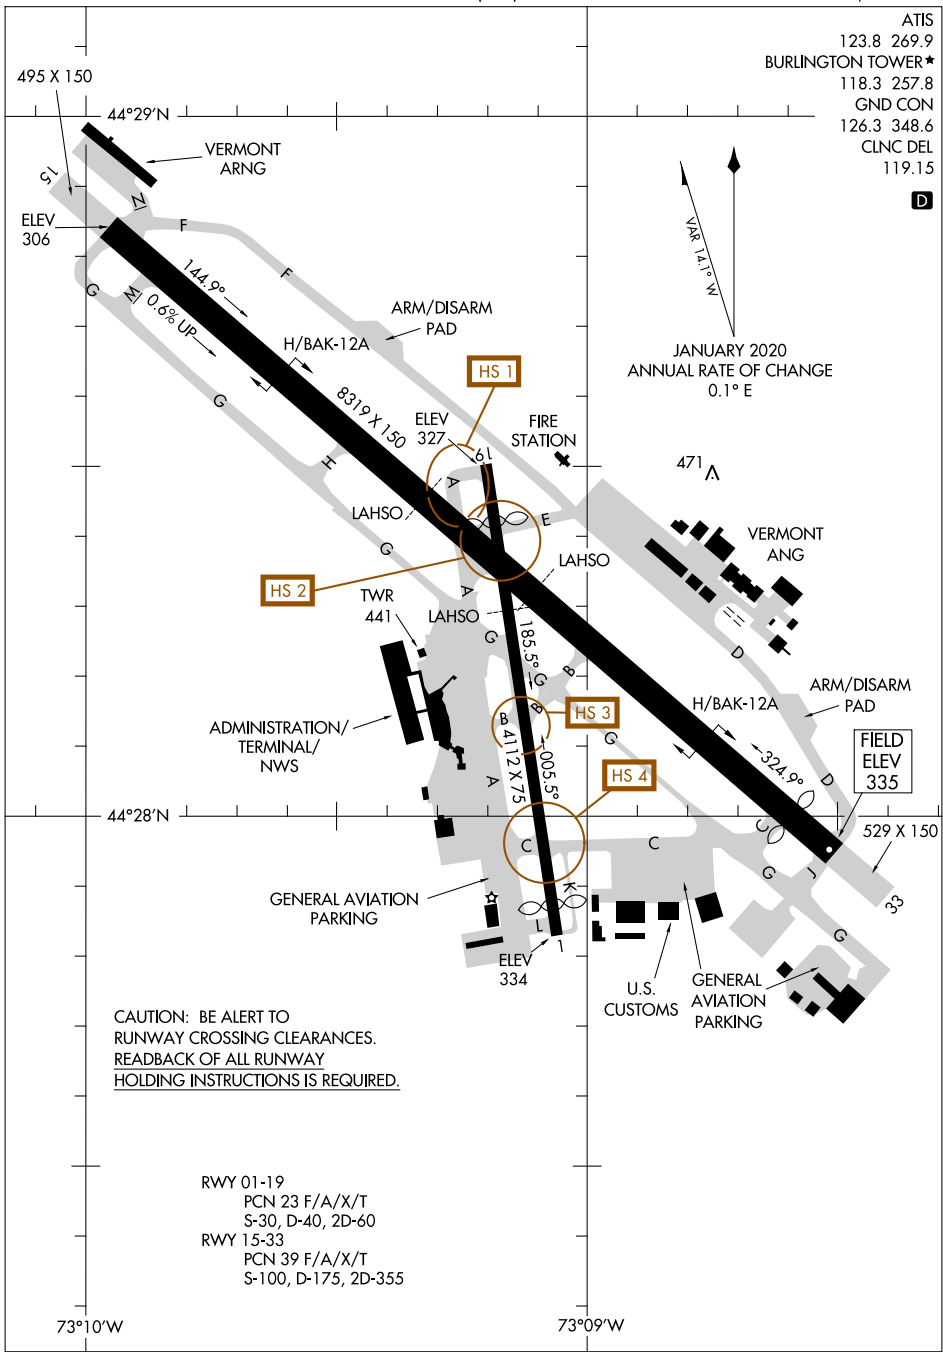

23278

AIRPORT DIAGRAM

PATRICK LEAHY BURLINGTON INTL (BT'V)

AL-70 (FAA)

BURLINGTON, VERMONT

AIRPORT DIAGRAM

23278

PATRICK LEAHY BURLINGTON INTL (BT'V)

BURLINGTON, VERMONT

NE-1, 28 NOV 2024 to 26 DEC 2024