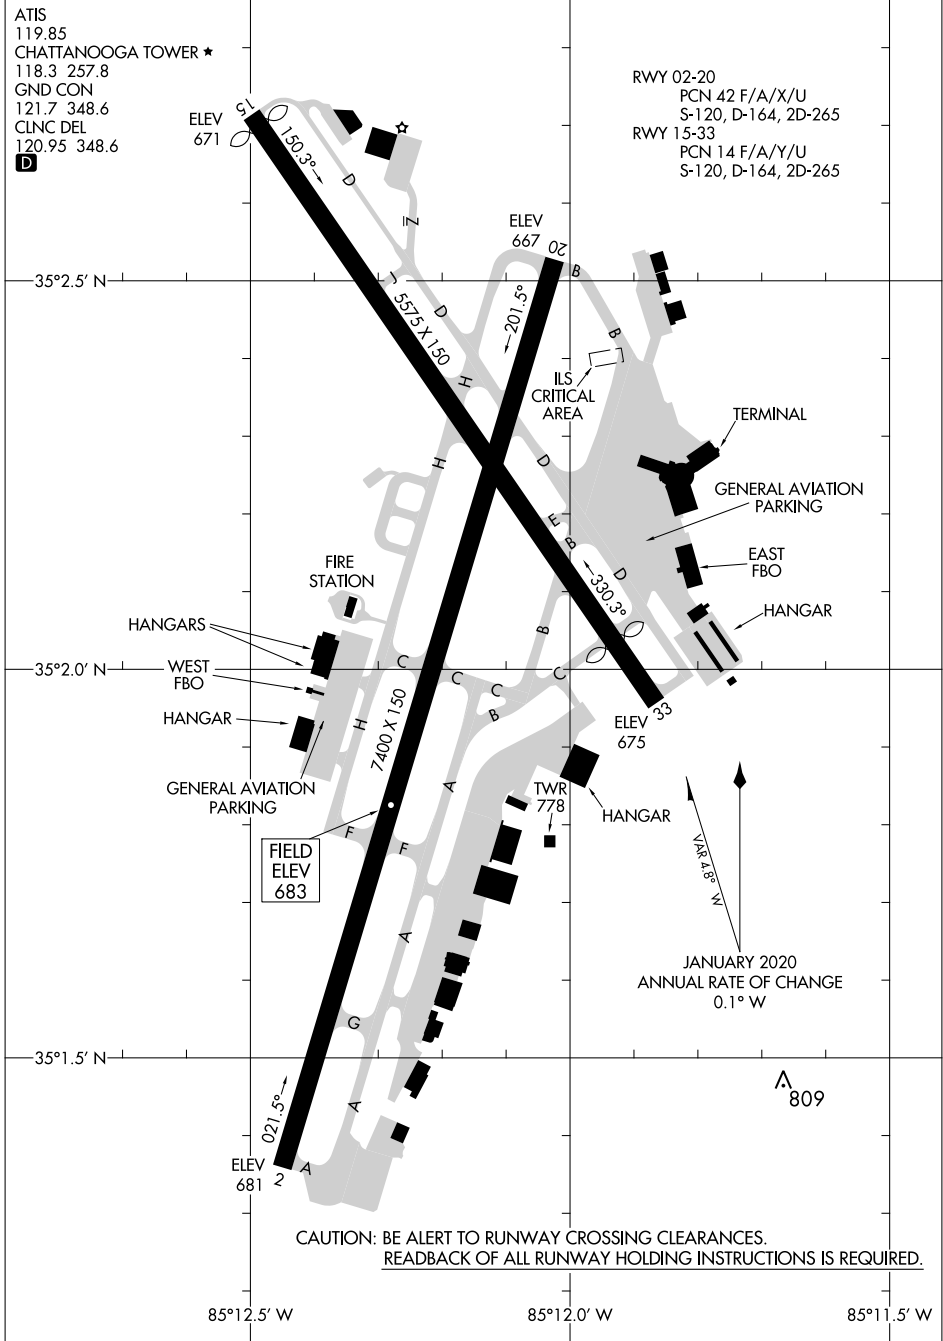

23222

AIRPORT DIAGRAM

AL-79 (FAA)

LOVELL FLD (CHA)
CHATTANOOGA, TENNESSEE

SE-1, 28 NOV 2024 to 26 DEC 2024

SE-1, 28 NOV 2024 to 26 DEC 2024