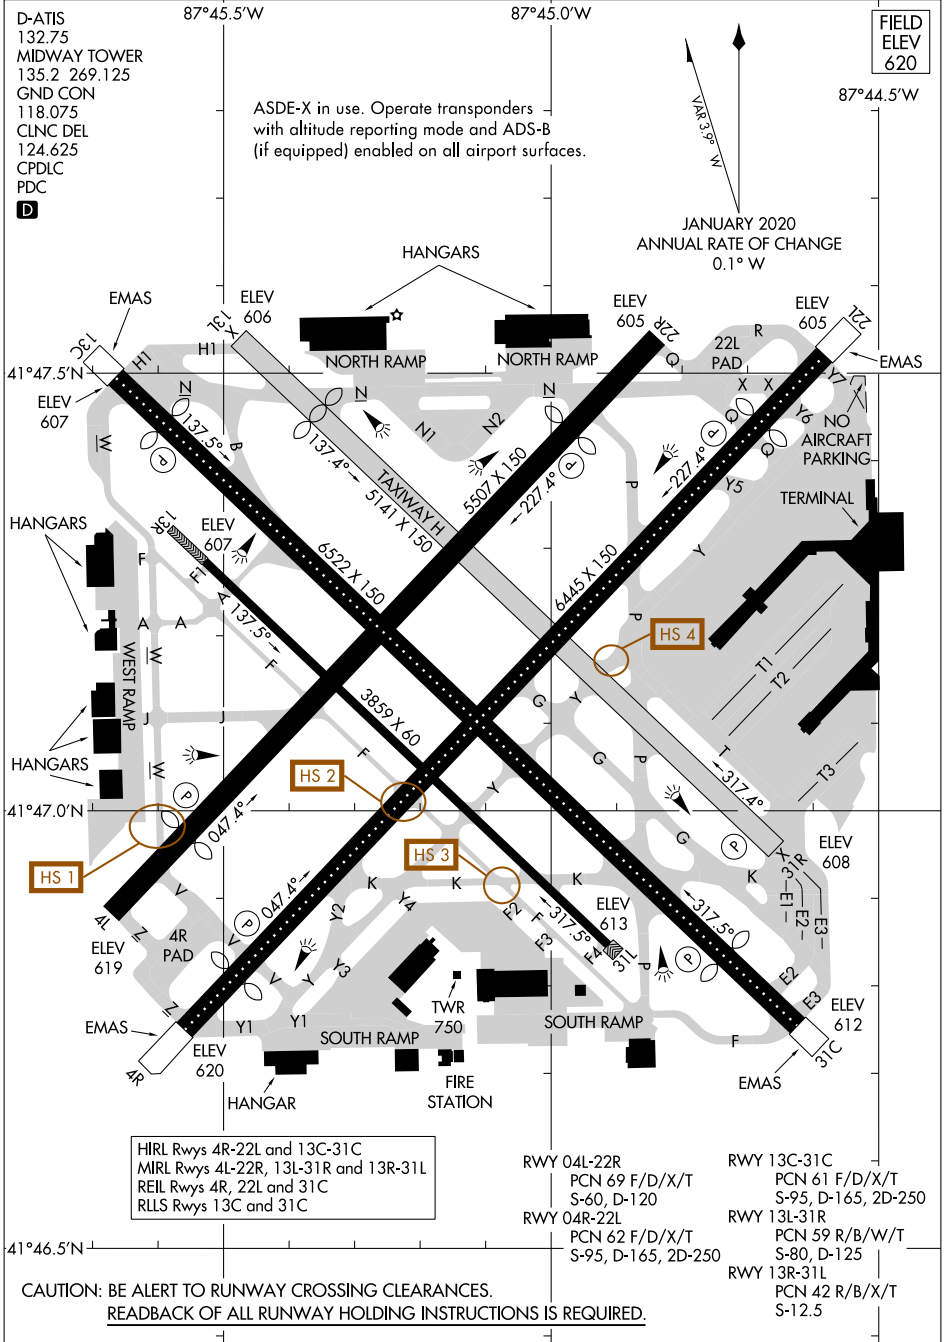

# AIRPORT DIAGRAM

AL-81 (FAA)

CHICAGO MIDWAY INTL (MDW)  
CHICAGO, ILLINOIS

EC-3, 28 NOV 2024 to 26 DEC 2024

EC-3, 28 NOV 2024 to 26 DEC 2024

# AIRPORT DIAGRAM

CHICAGO, ILLINOIS  
CHICAGO MIDWAY INTL (MDW)