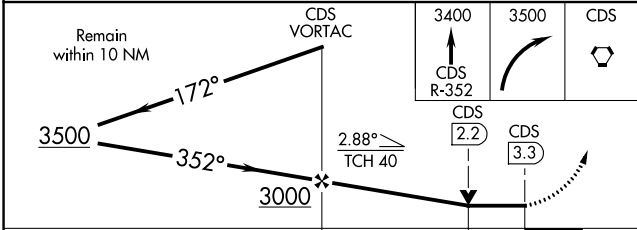

VORTAC CDS 117.0 Chan 117	APP CRS 352°	Rwy Idg TDZE 1954 Apt Elev 1954	5949
---	------------------------	---	-------------

VOR RWY 36

CHILDRESS MUNI (CDS)

⚠ When local altimeter setting not received, use Altus/Quartz Mountain Rgnl altimeter setting and increase all MDA 200 feet, and all visibilities ¼ mile.
⚠ VDP NA when using Altus/Quartz Mountain Rgnl altimeter setting.
 Circling to Rwy 4, 18, 22 NA at night.

MISSED APPROACH: Climb to 3400 via CDS VORTAC R-352 then climbing right turn to 3500 direct CDS VORTAC and hold.

ASOS 135.125	FORT WORTH CENTER 133.5 350.35	UNICOM 122.8 (CTAF)
------------------------	--	-------------------------------

CATEGORY	A	B	C	D
S-36	2340-1 386 (400-1)		2340-1¼ 386 (400-1¼)	
CIRCLING	2500-1 546 (600-1)		2600-1¾ 646 (700-1¾)	2700-2½ 746 (800-2½)

SC-2, 28 NOV 2024 to 26 DEC 2024

SC-2, 28 NOV 2024 to 26 DEC 2024