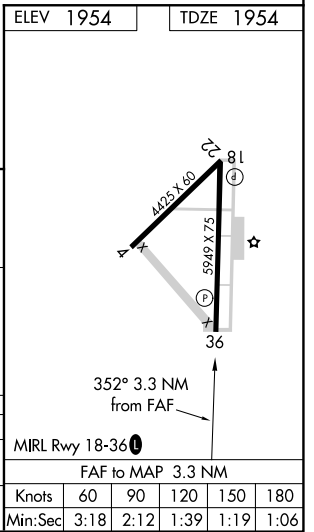

VORTAC CDS 117.0 Chan 117	APP CRS 352°	Rwy Idg TDZE 1954 Apt Elev 1954	5949
---	------------------------	---	-------------

VOR RWY 36

CHILDRESS MUNI (CDS)

⚠ When local altimeter setting not received, use Altus/Quartz Mountain Rgnl altimeter setting and increase all MDA 200 feet, and all visibilities ¼ mile.
⚠ VDP NA when using Altus/Quartz Mountain Rgnl altimeter setting.
 Circling to Rwy 4, 18, 22 NA at night.

MISSED APPROACH: Climb to 3400 via CDS VORTAC R-352 then climbing right turn to 3500 direct CDS VORTAC and hold.

ASOS 135.125	FORT WORTH CENTER 133.5 350.35	UNICOM 122.8 (CTAF)
------------------------	--	-------------------------------

CATEGORY	A	B	C	D
S-36	2340-1 386 (400-1)		2340-1¼ 386 (400-1¼)	
CIRCLING	2500-1 546 (600-1)		2600-1¾ 646 (700-1¾)	2700-2½ 746 (800-2½)

SC-2, 28 NOV 2024 to 26 DEC 2024

SC-2, 28 NOV 2024 to 26 DEC 2024