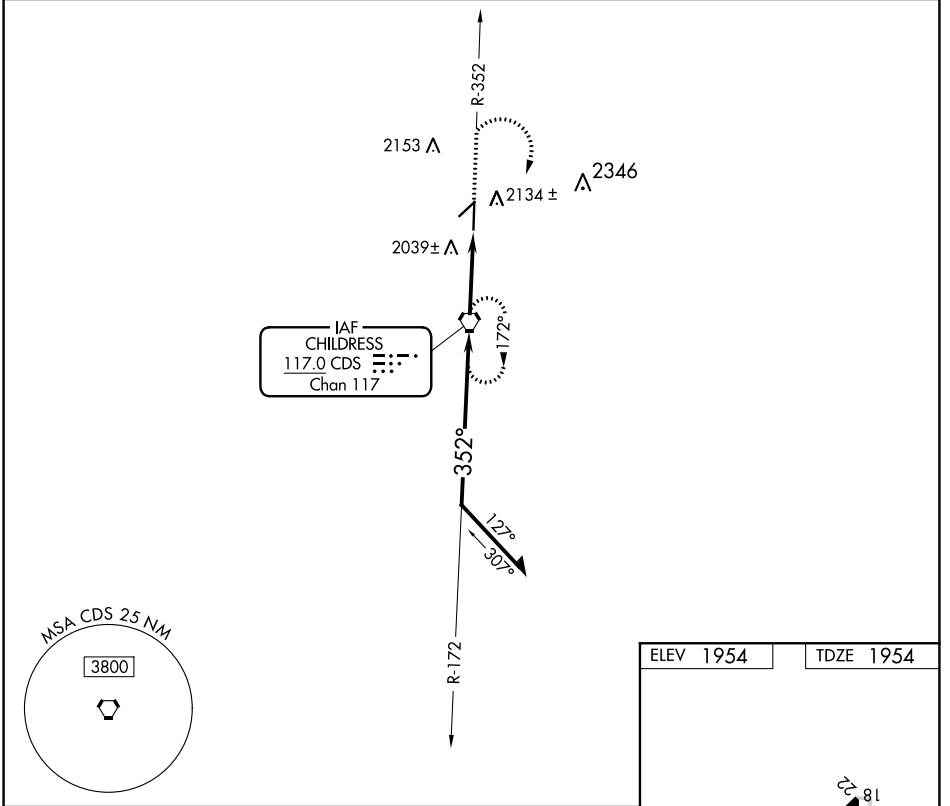

VORTAC CDS 117.0 Chan 117	APP CRS 352°	Rwy Idg TDZE 1954 Apt Elev 1954	5949
---	------------------------	---	-------------

VOR RWY 36

CHILDRESS MUNI (CDS)

⚠ When local altimeter setting not received, use Altus/Quartz Mountain Rgnl altimeter setting and increase all MDA 200 feet, and all visibilities ¼ mile.
⚠ VDP NA when using Altus/Quartz Mountain Rgnl altimeter setting.
 Circling to Rwy 4, 18, 22 NA at night.

MISSED APPROACH: Climb to 3400 via CDS VORTAC R-352 then climbing right turn to 3500 direct CDS VORTAC and hold.

ASOS 135.125	FORT WORTH CENTER 133.5 350.35	UNICOM 122.8 (CTAF)
------------------------	--	-------------------------------

CATEGORY	A	B	C	D
S-36	2340-1 386 (400-1)		2340-1¼ 386 (400-1¼)	
CIRCLING	2500-1 546 (600-1)		2600-1¾ 646 (700-1¾)	2700-2½ 746 (800-2½)

SC-2, 28 NOV 2024 to 26 DEC 2024

SC-2, 28 NOV 2024 to 26 DEC 2024