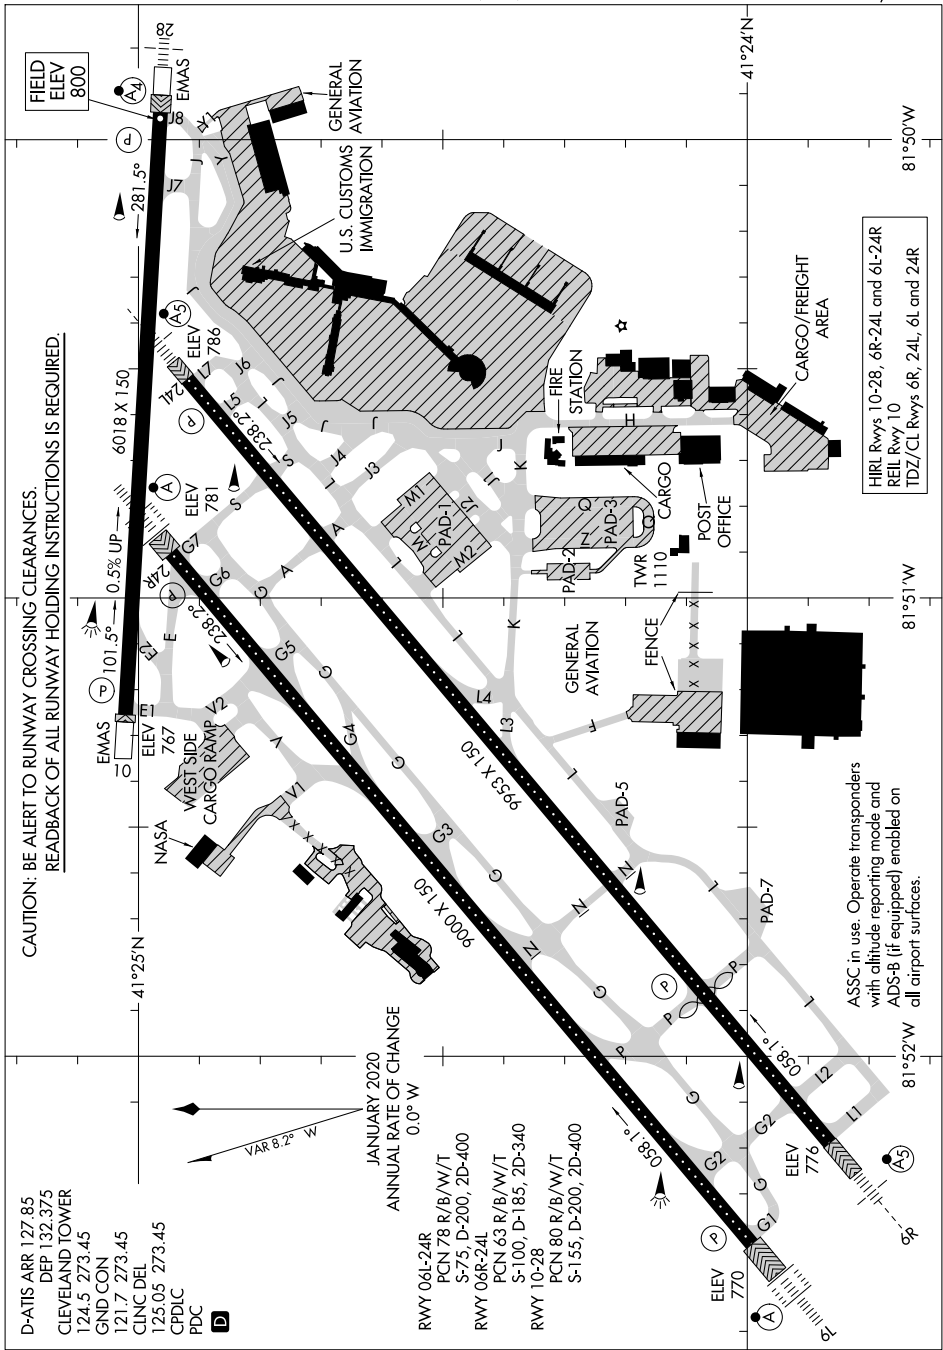

AIRPORT DIAGRAM

AL-84 (FAA)

CLEVELAND-HOPKINS INTL (CLE)
CLEVELAND, OHIO

EC-2, 28 NOV 2024 to 26 DEC 2024

EC-2, 28 NOV 2024 to 26 DEC 2024

AIRPORT DIAGRAM

CLEVELAND, OHIO
CLEVELAND-HOPKINS INTL (CLE)