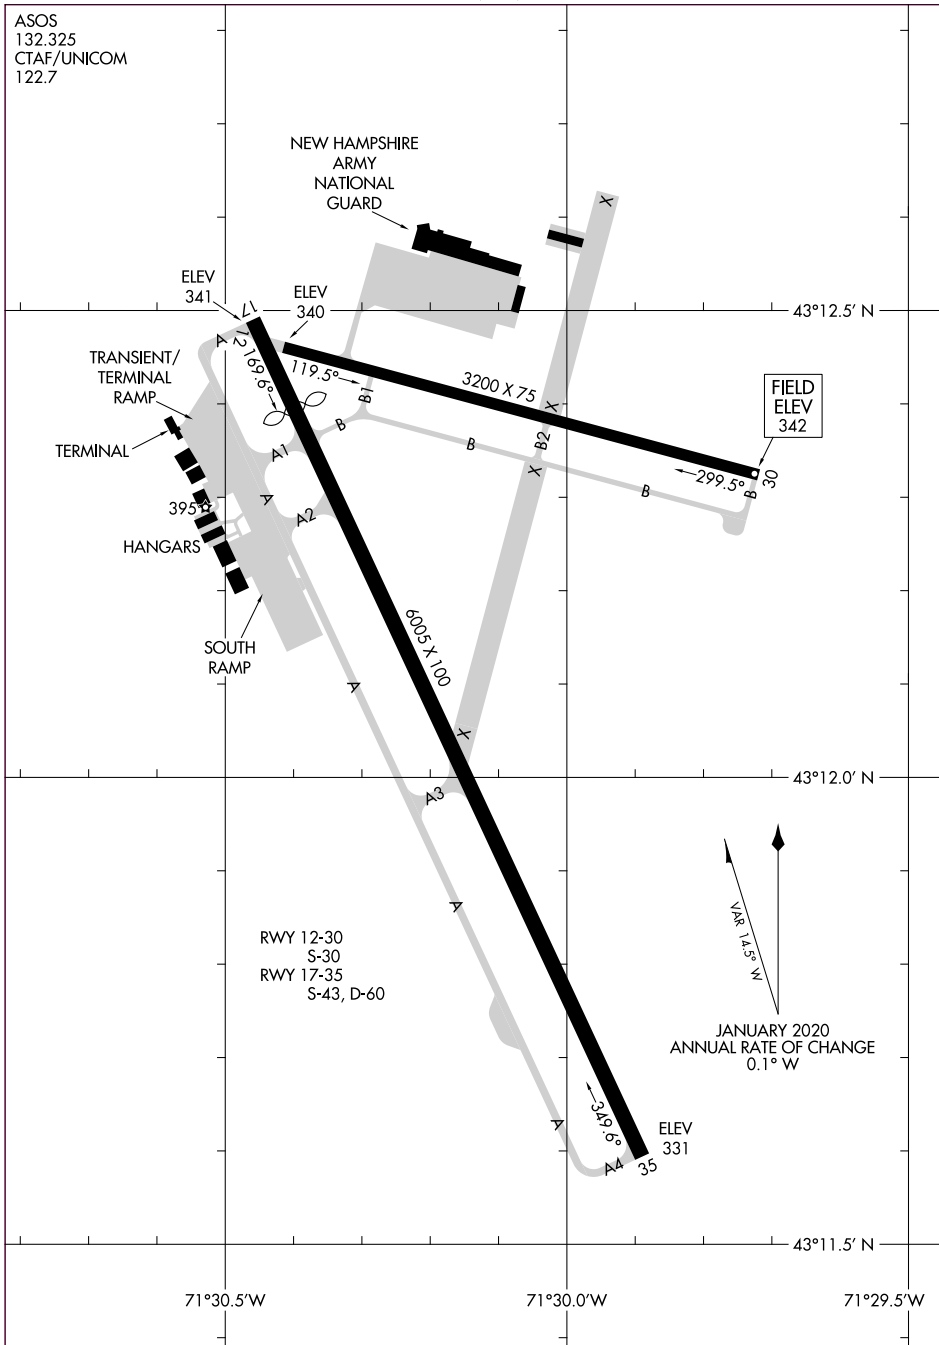

24193

AIRPORT DIAGRAM

AL-95 (FAA)

CONCORD MUNI (CON)
CONCORD, NEW HAMPSHIRE

ASOS
132.325
CTAF/UNICOM
122.7

NE-1, 28 NOV 2024 to 26 DEC 2024

NE-1, 28 NOV 2024 to 26 DEC 2024

AIRPORT DIAGRAM
24193

CONCORD, NEW HAMPSHIRE
CONCORD MUNI (CON)