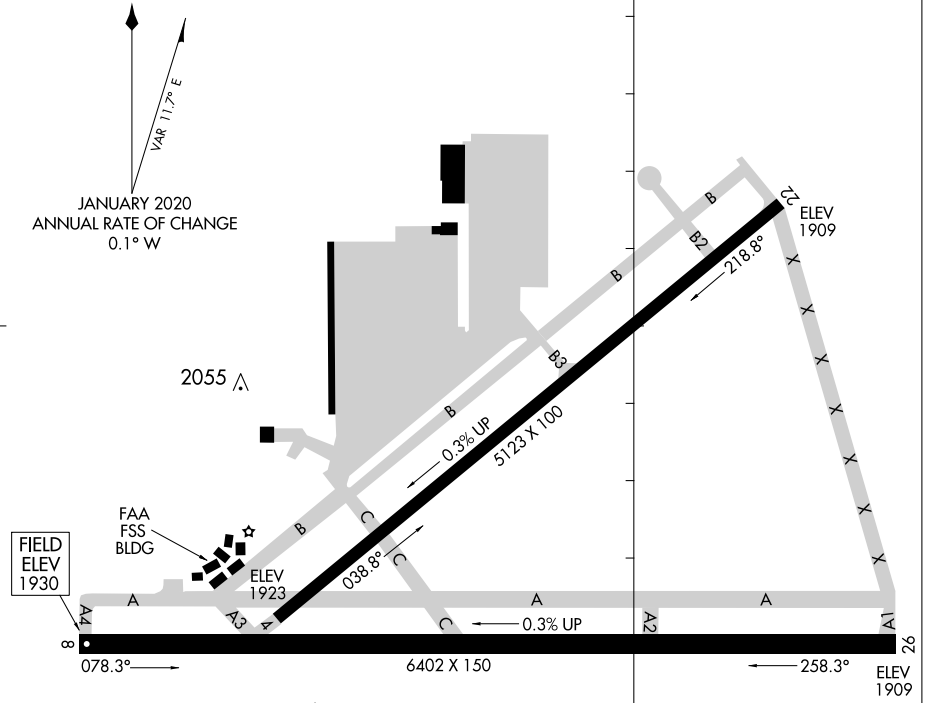

20086

AIRPORT DIAGRAM

AL-104 (FAA)

BARSTOW-DAGGETT (DAG)
DAGGETT, CALIFORNIA

ASOS
132.175
CTAF/UNICOM
123.0

34°52'N

SW-3, 28 NOV 2024 to 26 DEC 2024

SW-3, 28 NOV 2024 to 26 DEC 2024

RWY 04-22
S-30, D-105, 2S-133, 2D-190
RWY 08-26
S-30, D-170, 2S-175, 2D-320

116°48'W

116°47'W

AIRPORT DIAGRAM

20086

DAGGETT, CALIFORNIA
BARSTOW-DAGGETT (DAG)