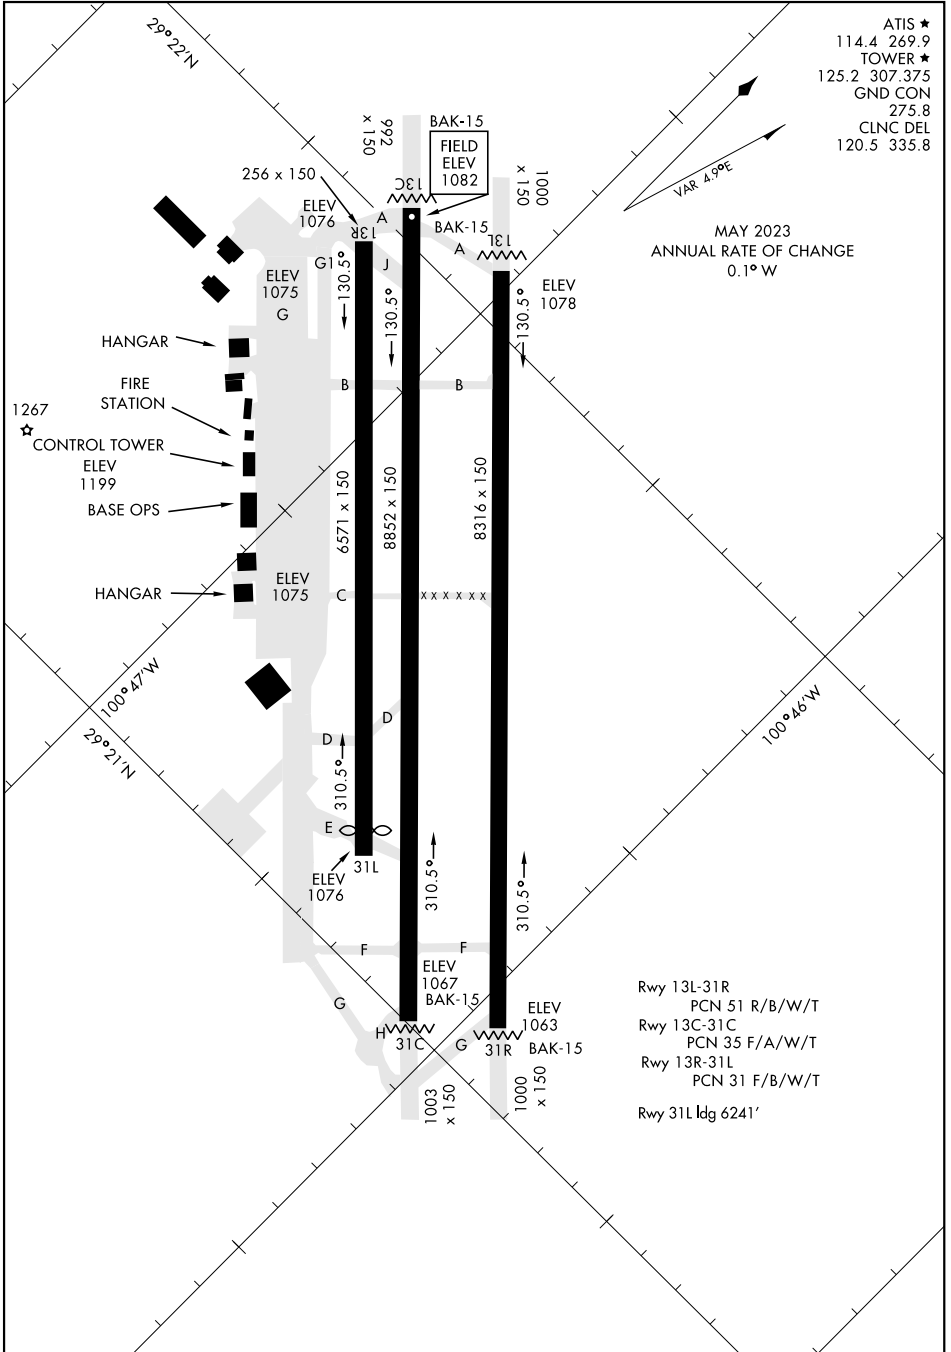

# AIRPORT DIAGRAM

[USAF]

LAUGHLIN AFB (KDLF)

DEL RIO, TEXAS

- ATIS ★ 114.4 269.9
- TOWER ★ 125.2 307.375
- GND CON 275.8
- CLNC DEL 120.5 335.8

MAY 2023  
ANNUAL RATE OF CHANGE  
0.1° W

SC-3, 28 NOV 2024 to 26 DEC 2024

SC-3, 28 NOV 2024 to 26 DEC 2024

# AIRPORT DIAGRAM

DEL RIO, TEXAS

LAUGHLIN AFB (KDLF)