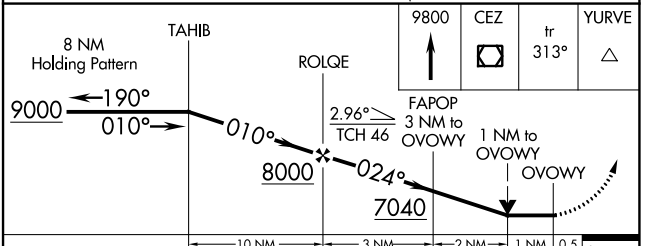

APP CRS	Rwy Idg	7205
024°	TDZE	5918
	Apt Elev	5918

RNAV (GPS) RWY 3

CORTEZ MUNI (CEZ)

RNP APCH.
▽ ▲
Rwy 3 helicopter visibility reduction below ¾ SM NA.

MISSED APPROACH: Climb to 9800 direct CEZ VOR/DME and on track 313° to YURVE and hold.

ASOS 135.625	DENVER CENTER 118.575 348.7	UNICOM 122.8 (CTAF) 0

CATEGORY	A	B	C	D
LNAV MDA	6440-1	522 (600-1)	6440-1½	522 (600-1½)

SW-1, 28 NOV 2024 to 26 DEC 2024

SW-1, 28 NOV 2024 to 26 DEC 2024