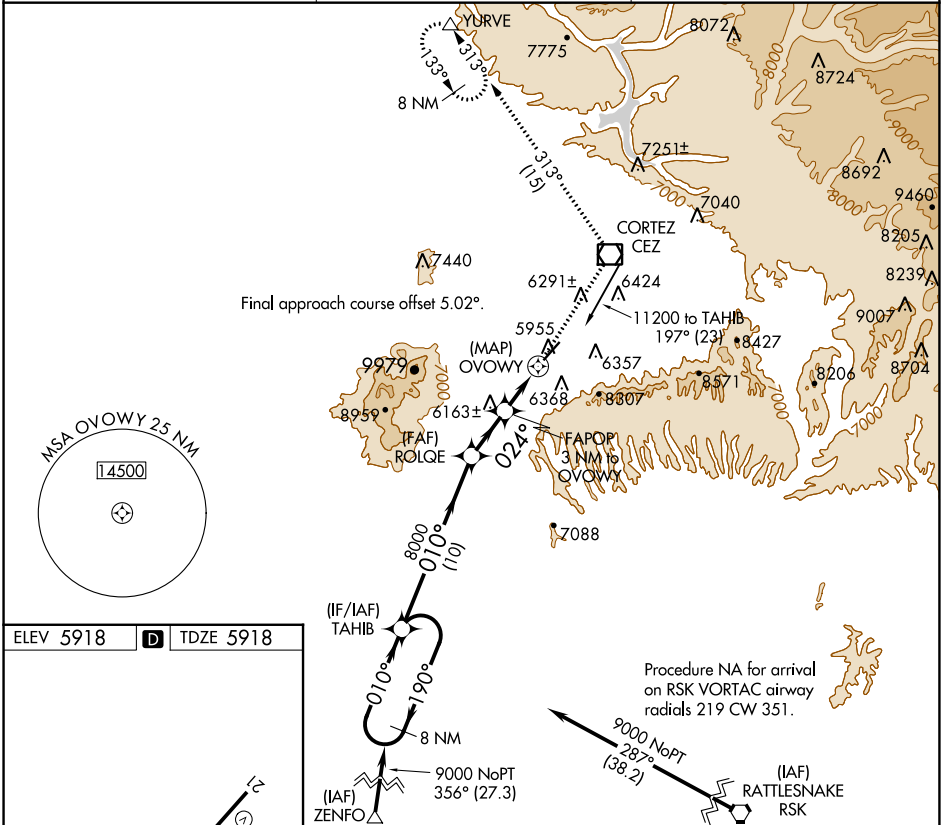

APP CRS	Rwy Idg	7205
024°	TDZE	5918
	Apt Elev	5918

RNAV (GPS) RWY 3

CORTEZ MUNI (CEZ)

RNP APCH.
▽ ▲
Rwy 3 helicopter visibility reduction below ¾ SM NA.

MISSED APPROACH: Climb to 9800 direct CEZ VOR/DME and on track 313° to YURVE and hold.

ASOS 135.625	DENVER CENTER 118.575 348.7	UNICOM 122.8 (CTAF) 0
------------------------	---------------------------------------	---------------------------------

CATEGORY	A	B	C	D
LNAV MDA	6440-1	522 (600-1)	6440-1½	522 (600-1½)

SW-1, 28 NOV 2024 to 26 DEC 2024

SW-1, 28 NOV 2024 to 26 DEC 2024