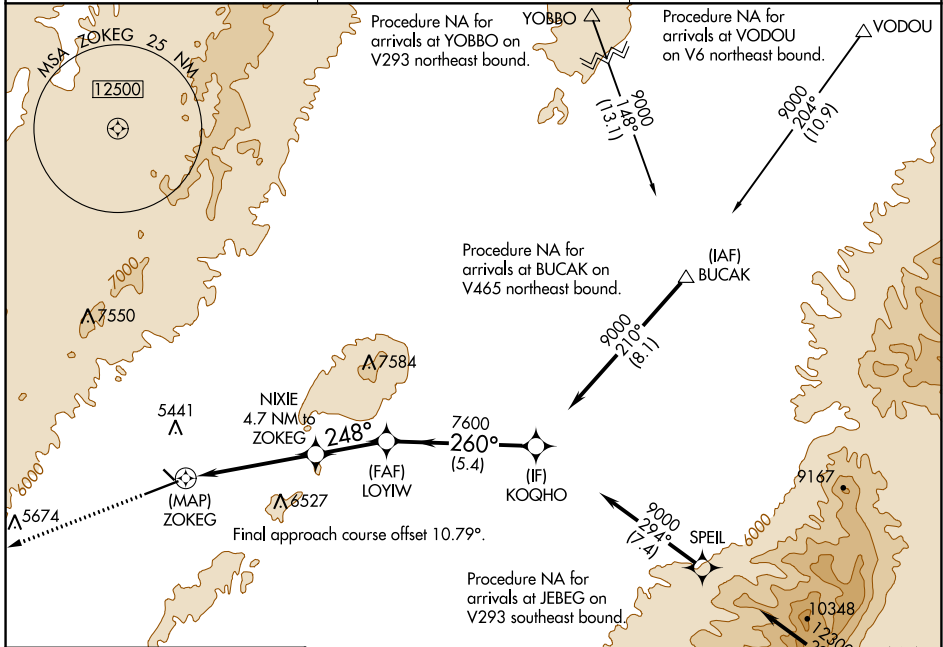

RNAV (GPS) RWY 24

ELKO RGNL (EKO)

APP CRS	Rwy Idg	6418
248°	TDZE	5064
	Apt Elev	5140

RNP APCH.	MALSRR	MISSED APPROACH: Climb to 10000 direct SAZTO and hold, continue climb-in-hold to 10000.
▼ ▲	AS	
Note table does not apply to Cats C/D. Circling Rwy 24 NA at night. Rwy 24 helicopter visibility reduction below 3/4 SM NA.		

ASOS	SALT LAKE CENTER	UNICOM
119.275	132.25 338.35	123.0 (CTAF) 0

SW-4, 28 NOV 2024 to 26 DEC 2024

SW-4, 28 NOV 2024 to 26 DEC 2024

ELEV 5140	D	TDZE 5064
-----------	----------	-----------

CATEGORY	A	B	C	D
LNVA MDA	6260-3/4 1196 (1200-3/4)	6260-1 1196 (1200-1)	6260-3 1196 (1200-3)	6960-3 1820 (1900-3)
C CIRCLING	6260-1 1/4 1120 (1200-1 1/4)	6260-1 1/2 1120 (1200-1 1/2)	6640-3 1500 (1500-3)	6960-3 1820 (1900-3)