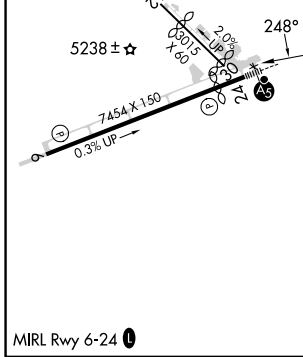

RNAV (GPS) RWY 24

ELKO RGNL (EKO)

APP CRS	Rwy Idg	6418
248°	TDZE	5064
	Apt Elev	5140

RNP APCH.	MALSRR	MISSED APPROACH: Climb to 10000 direct SAZTO and hold, continue climb-in-hold to 10000.
▼ ▲	AS	
Note table does not apply to Cats C/D. Circling Rwy 24 NA at night. Rwy 24 helicopter visibility reduction below 3/4 SM NA.		

ASOS	SALT LAKE CENTER	UNICOM
119.275	132.25 338.35	123.0 (CTAF) 0

SW-4, 28 NOV 2024 to 26 DEC 2024

SW-4, 28 NOV 2024 to 26 DEC 2024

ELEV 5140	D	TDZE 5064
-----------	----------	-----------

CATEGORY	A	B	C	D
LNVA MDA	6260-3/4 1196 (1200-3/4)	6260-1 1196 (1200-1)	6260-3 1196 (1200-3)	6960-3 1820 (1900-3)
C CIRCLING	6260-1 1/4 1120 (1200-1 1/4)	6260-1 1/2 1120 (1200-1 1/2)	6640-3 1500 (1500-3)	6960-3 1820 (1900-3)