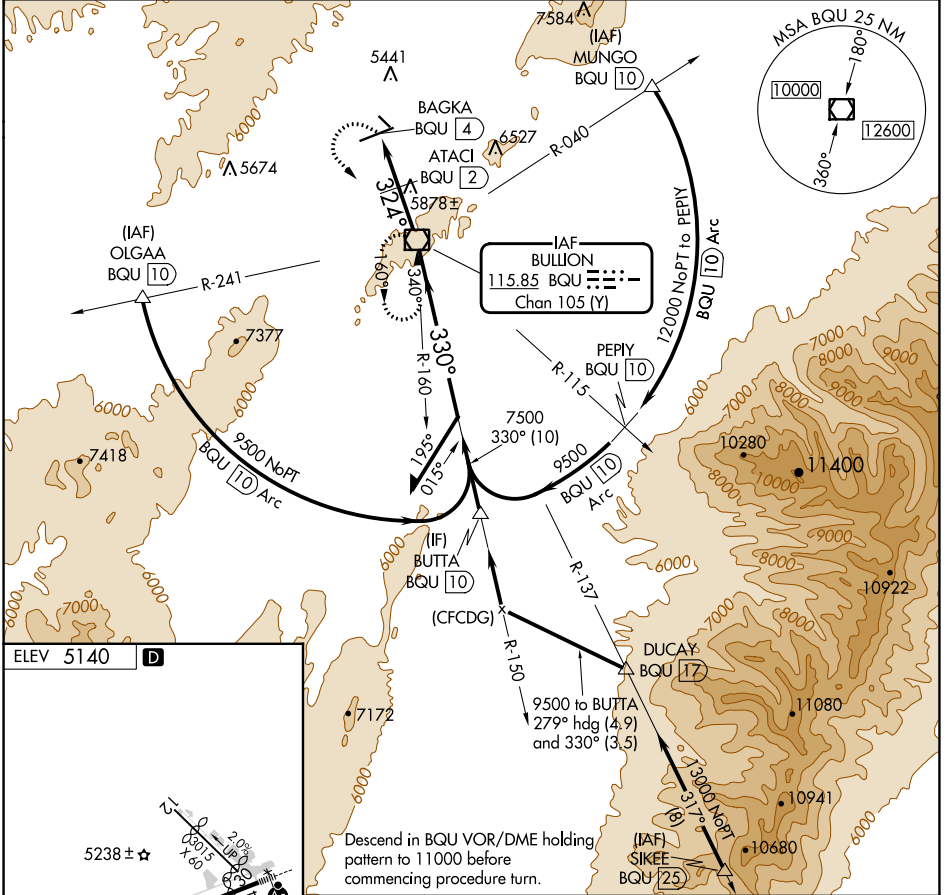

VOR/DME BQU 115.85 Chan 105 (Y)	APP CRS 324°	Rwy Idg TDZE Apt Elev N/A N/A 5140
---	------------------------	--

VOR/DME-B

ELKO RGNL (EKO)

▼ Circling NA for Cats C and D southeast of Rwy 6-24.
▲ Circling Rwy 24 NA at night.

MISSED APPROACH: Climbing left turn to 10000 direct BQU VOR/DME and hold, continue climb-in-hold to 10000.

ASOS 119.275	SALT LAKE CENTER 132.25 338.35	UNICOM 123.0 (CTAF) 0
------------------------	--	---------------------------------

CATEGORY	A	B	C	D
■ CIRCLING	6400-1¼ 1260 (1300-1¼)	6400-1½ 1260 (1300-1½)	6400-3	1260 (1300-3)

SW-4, 28 NOV 2024 to 26 DEC 2024

SW-4, 28 NOV 2024 to 26 DEC 2024