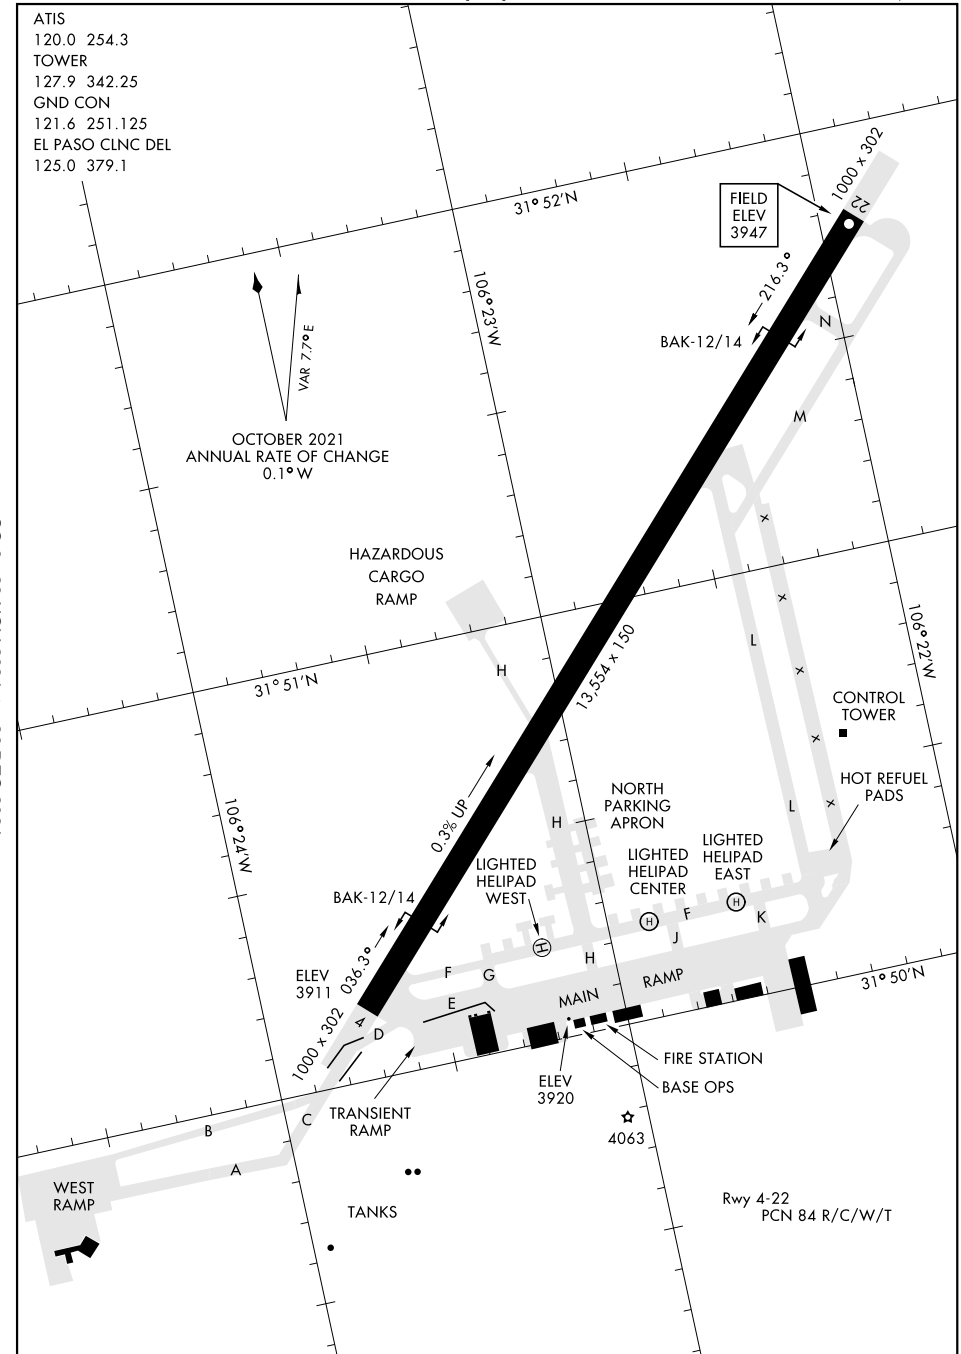

# AIRPORT DIAGRAM

[USA]

ATIS  
 120.0 254.3  
 TOWER  
 127.9 342.25  
 GND CON  
 121.6 251.125  
 EL PASO CLNC DEL  
 125.0 379.1

SC-3, 28 NOV 2024 to 26 DEC 2024

SC-3, 28 NOV 2024 to 26 DEC 2024

# AIRPORT DIAGRAM