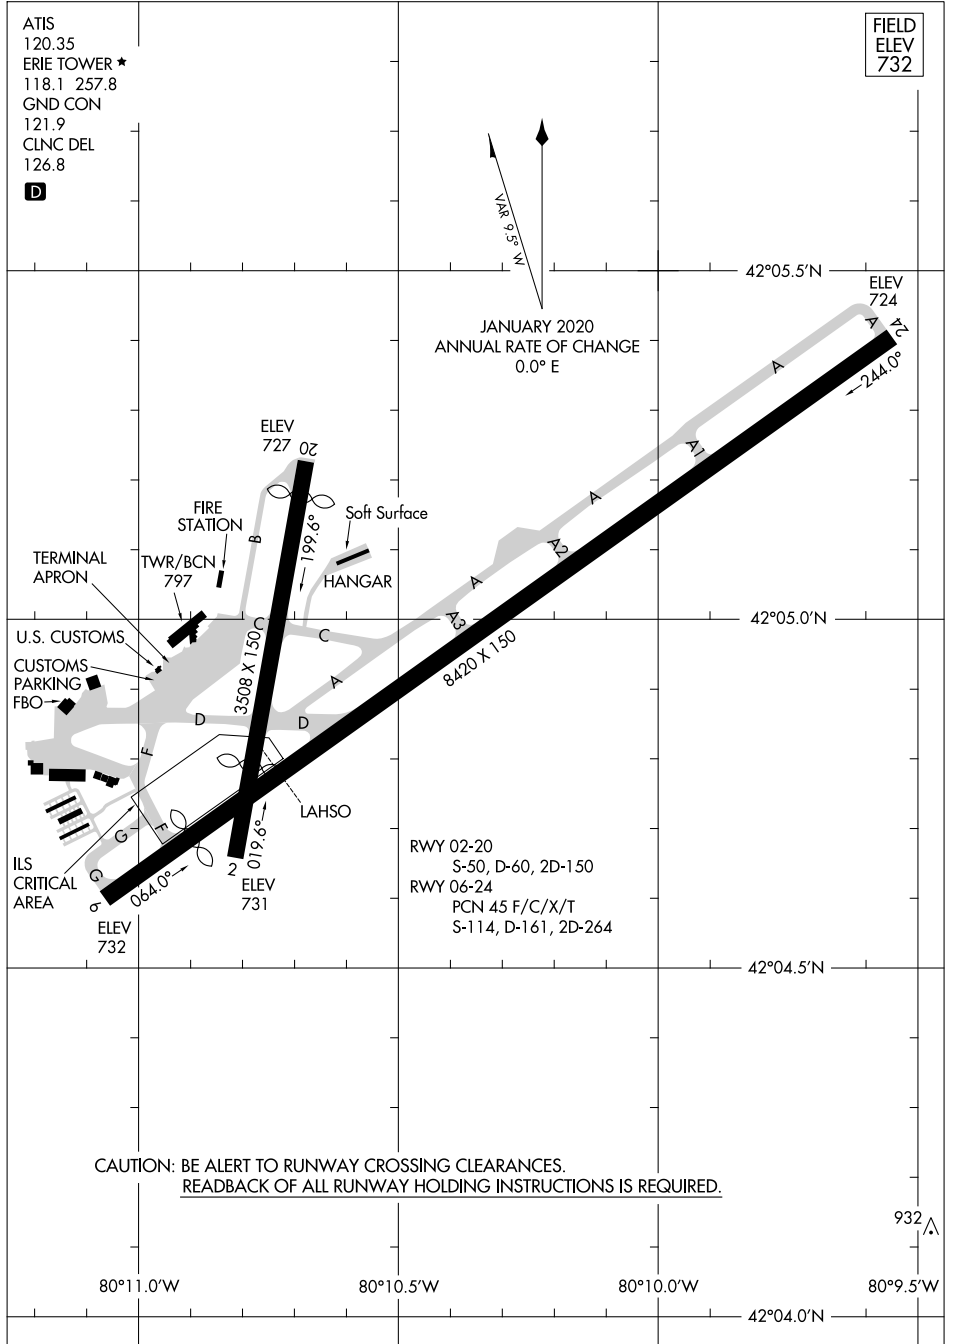

# AIRPORT DIAGRAM

ERIE INTL/TOM RIDGE FLD (E.R.I)  
ERIE, PENNSYLVANIA

AL-139 (FAA)

NE-4, 28 NOV 2024 to 26 DEC 2024

NE-4, 28 NOV 2024 to 26 DEC 2024

# AIRPORT DIAGRAM

ERIE, PENNSYLVANIA  
ERIE INTL/TOM RIDGE FLD (E.R.I)