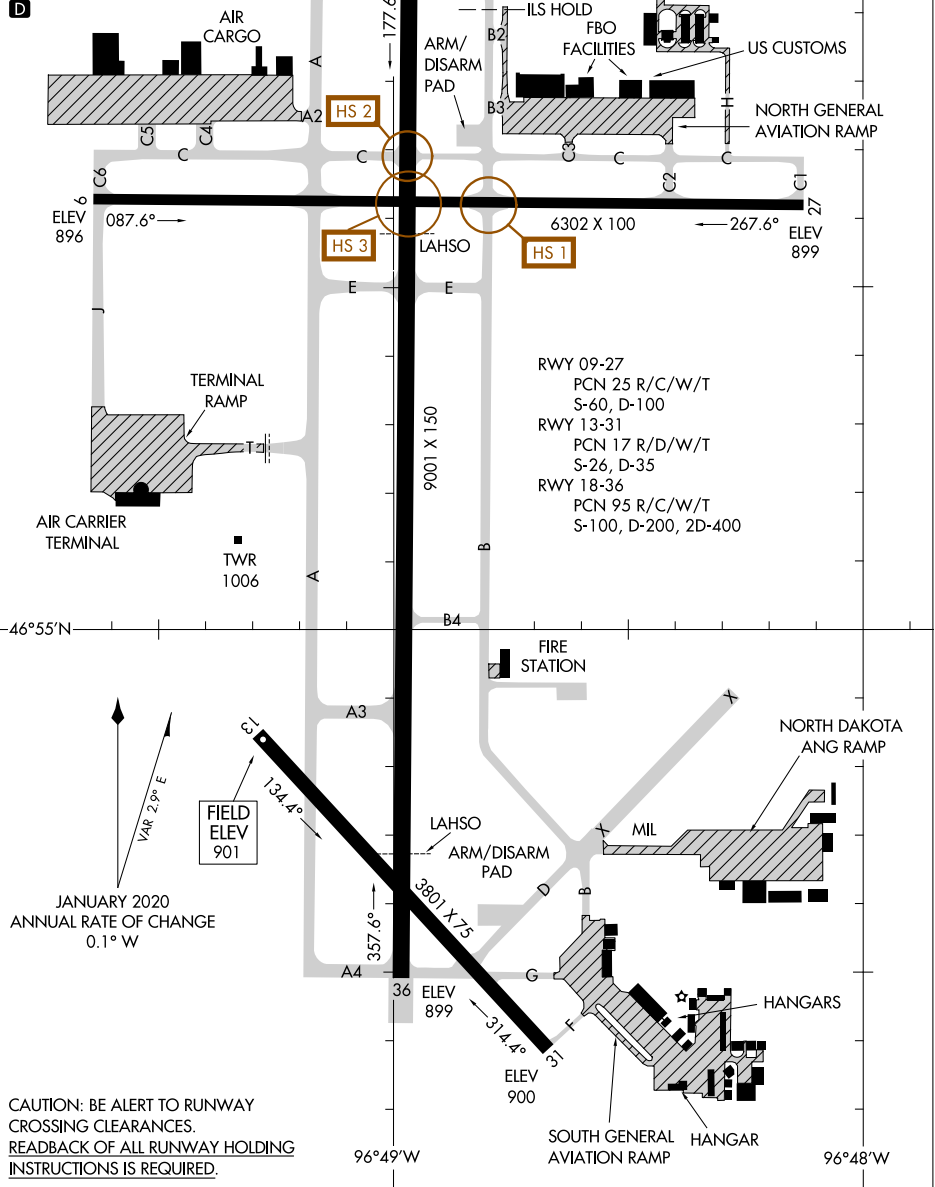

# AIRPORT DIAGRAM

HECTOR INTL (F.A.R.)  
FARGO, NORTH DAKOTA

AL-144 (FAA)

ATIS  
124.5 379.2  
FARGO TOWER  
133.8 290.4  
GND CON  
121.9 348.6  
CLNC DEL  
121.9 348.6

# AIRPORT DIAGRAM

FARGO, NORTH DAKOTA  
HECTOR INTL (F.A.R.)

NC-1, 28 NOV 2024 to 26 DEC 2024

NC-1, 28 NOV 2024 to 26 DEC 2024

CAUTION: BE ALERT TO RUNWAY CROSSING CLEARANCES.  
READBACK OF ALL RUNWAY HOLDING INSTRUCTIONS IS REQUIRED.