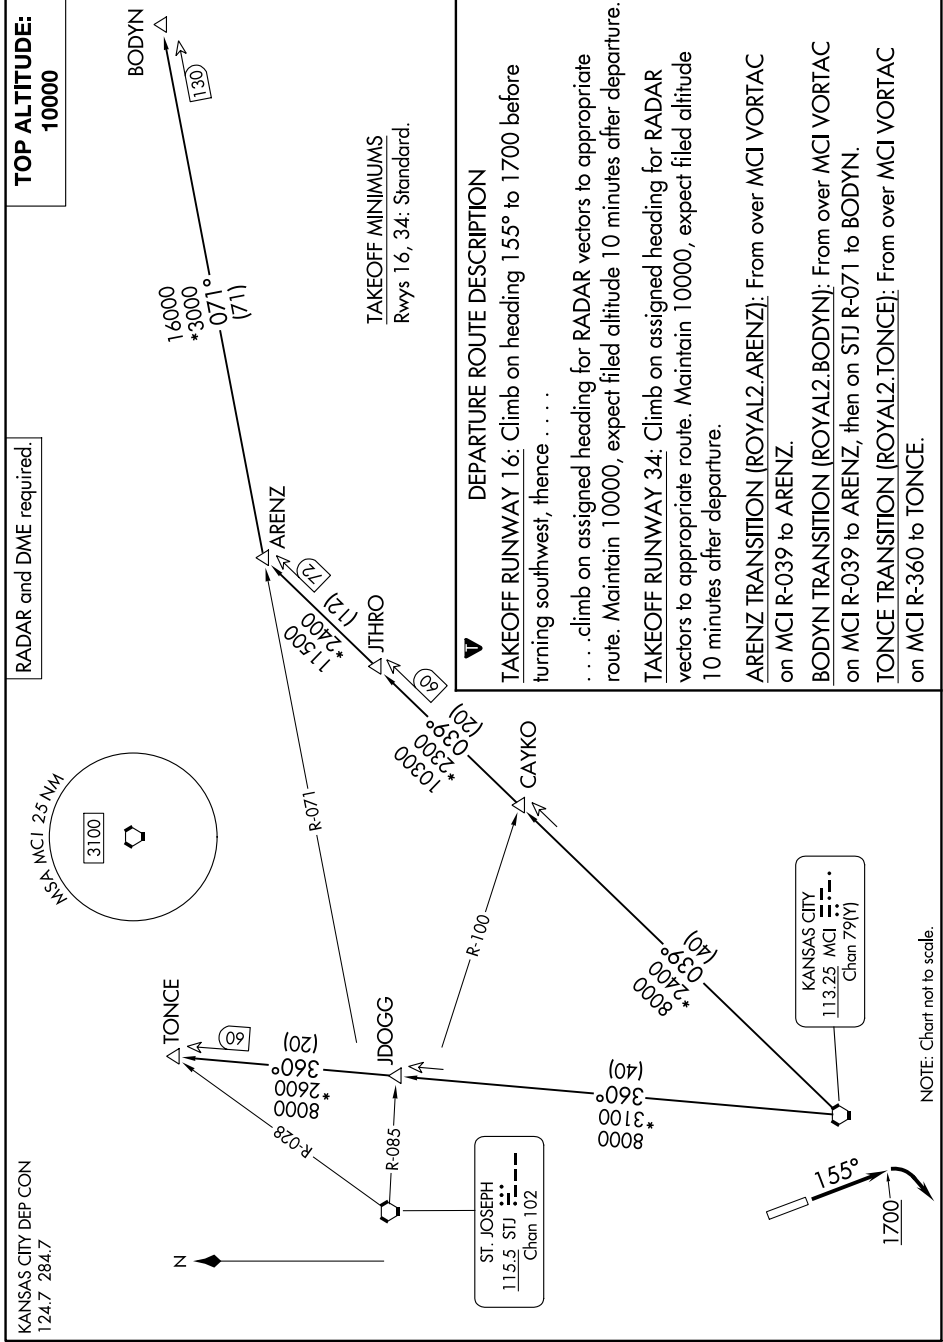

ROYAL TWO DEPARTURE

NC-2, 28 NOV 2024 to 26 DEC 2024

TOP ALTITUDE:
10000

RADAR and DME required.

KANSAS CITY DEP CON
124.7 284.7

ROYAL TWO DEPARTURE

(ROYAL2.MCI) 05SEP24

NC-2, 28 NOV 2024 to 26 DEC 2024

NOTE: Chart not to scale.