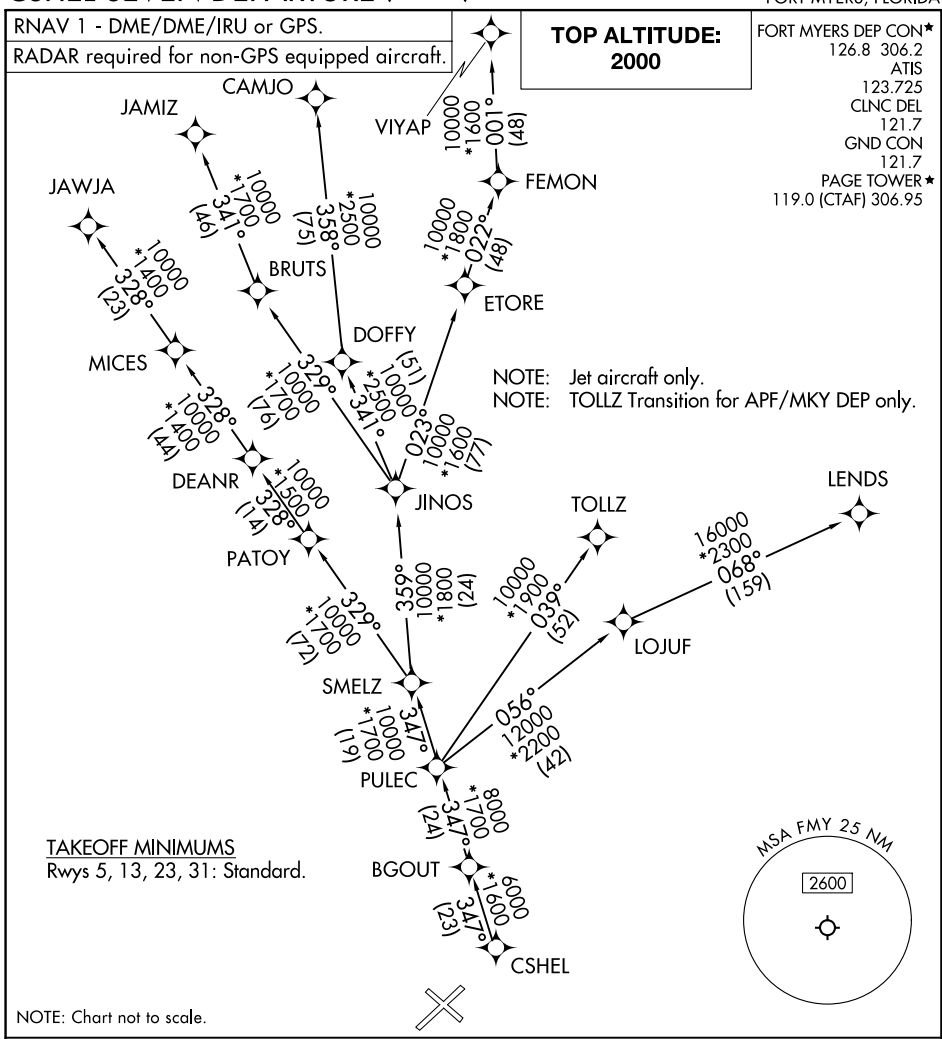

# CSHEL SEVEN DEPARTURE (RNAV)

SE-3, 28 NOV 2024 to 26 DEC 2024

SE-3, 28 NOV 2024 to 26 DEC 2024

NOTE: Chart not to scale.

## DEPARTURE ROUTE DESCRIPTION

**TAKEOFF RUNWAYS 5, 13, 23, 31:** Climb on assigned heading for RADAR vectors to CSHEL, thence...

... on assigned transition. Maintain 2000. Expect clearance to filed altitude within 10 minutes after departure.

CAMJO TRANSITION (CSHEL7.CAMJO)

JAMIZ TRANSITION (CSHEL7.JAMIZ)

JAWJA TRANSITION (CSHEL7.JAWJA)

LEND S TRANSITION (CSHEL7.LEND S)

TOLLZ TRANSITION (CSHEL7.TOLLZ)

VIYAP TRANSITION (CSHEL7.VIYAP)

# CSHEL SEVEN DEPARTURE (RNAV)