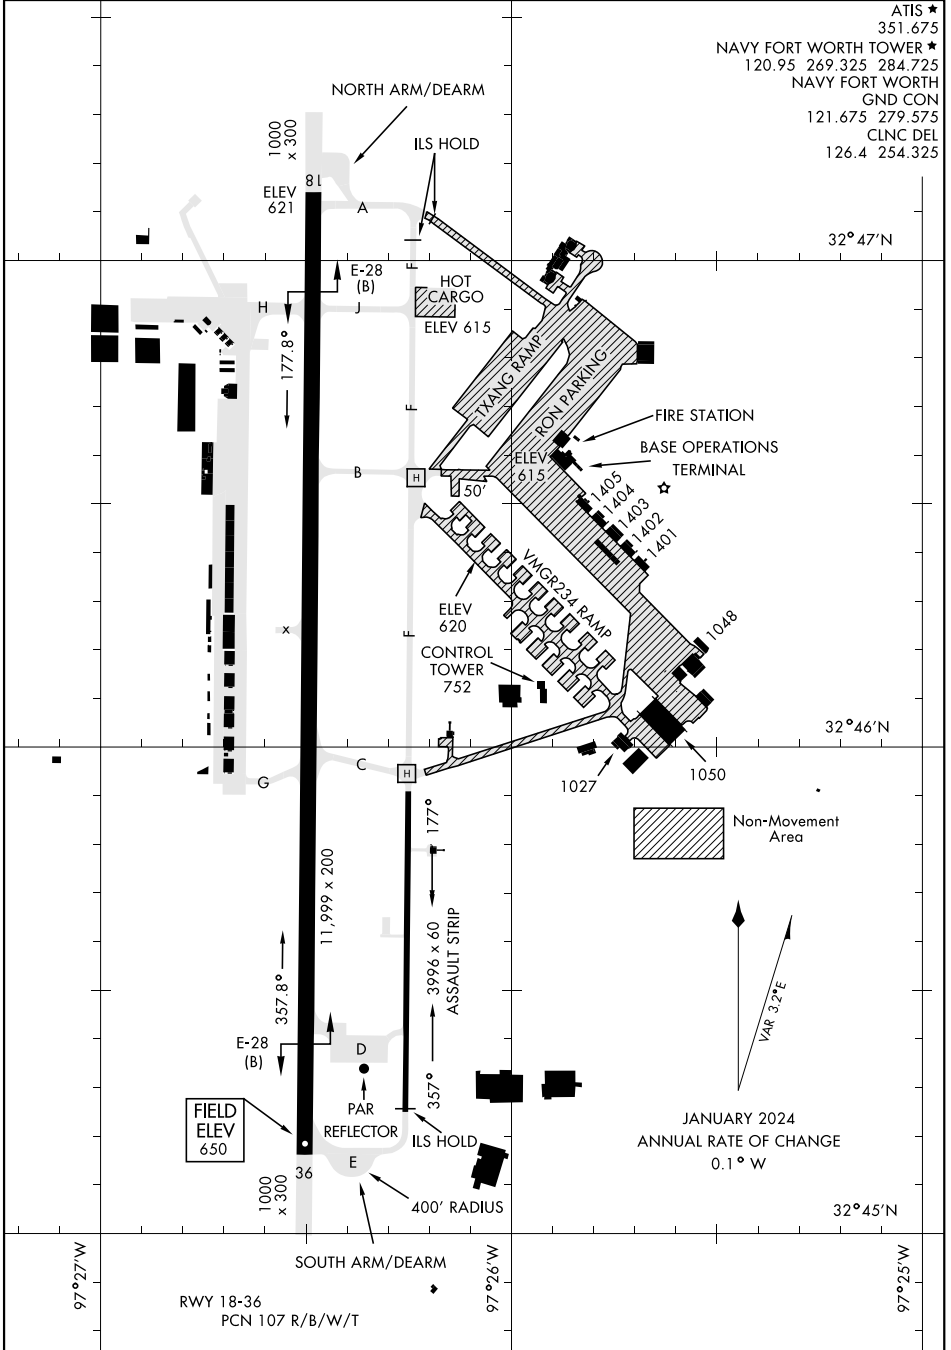

# AIRPORT DIAGRAM

[USN]

FORT WORTH NAS JRB (CARSWELL FLD) (KNFW)

FORT WORTH, TEXAS

- ATIS ★ 351.675
- NAVY FORT WORTH TOWER ★ 120.95 269.325 284.725
- NAVY FORT WORTH GND CON 121.675 279.575
- CLNC DEL 126.4 254.325

SC-2, 28 NOV 2024 to 26 DEC 2024

SC-2, 28 NOV 2024 to 26 DEC 2024