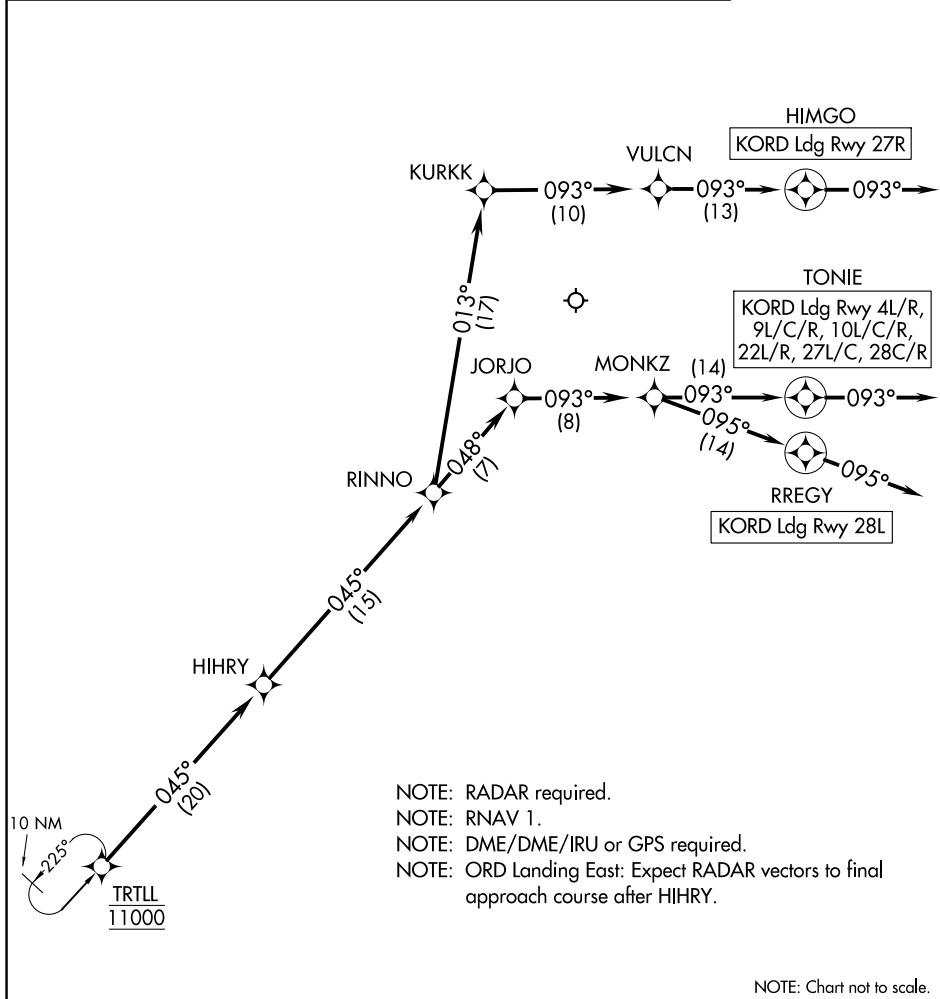

## ARRIVAL ROUTE DESCRIPTION

From TRTLL on track 045° to HIHRY, then on track 045° to RINNO.

LANDING RWYS 4L/R, 9L/C/R, 10L/C/R, 22L/R, 27L/C, 28C/R:

From RINNO on track 048° to JORJO, then on track 093° to MONKZ, then on track 093° to TONIE, then on track 093°. Expect RADAR vectors to final approach course.

LANDING RWY 27R: From RINNO on track 013° to KURKK, then on track 093° to VULCN, then on track 093° to HIMGO, then on track 093°. Expect RADAR vectors to final approach course.

LANDING RWY 28L: From RINNO on track 048° to JORJO, then on track 093° to MONKZ, then on track 095° to RREGY, then on track 095°. Expect RADAR vectors to final approach course.

CHICAGO APP CON  
119.0 292.125  
D-ATIS  
135.4 282.225

- NOTE: RADAR required.
- NOTE: RNAV 1.
- NOTE: DME/DME/IRU or GPS required.
- NOTE: ORD Landing East: Expect RADAR vectors to final approach course after HIHRY.

NOTE: Chart not to scale.

EC-3, 28 NOV 2024 to 26 DEC 2024

EC-3, 28 NOV 2024 to 26 DEC 2024