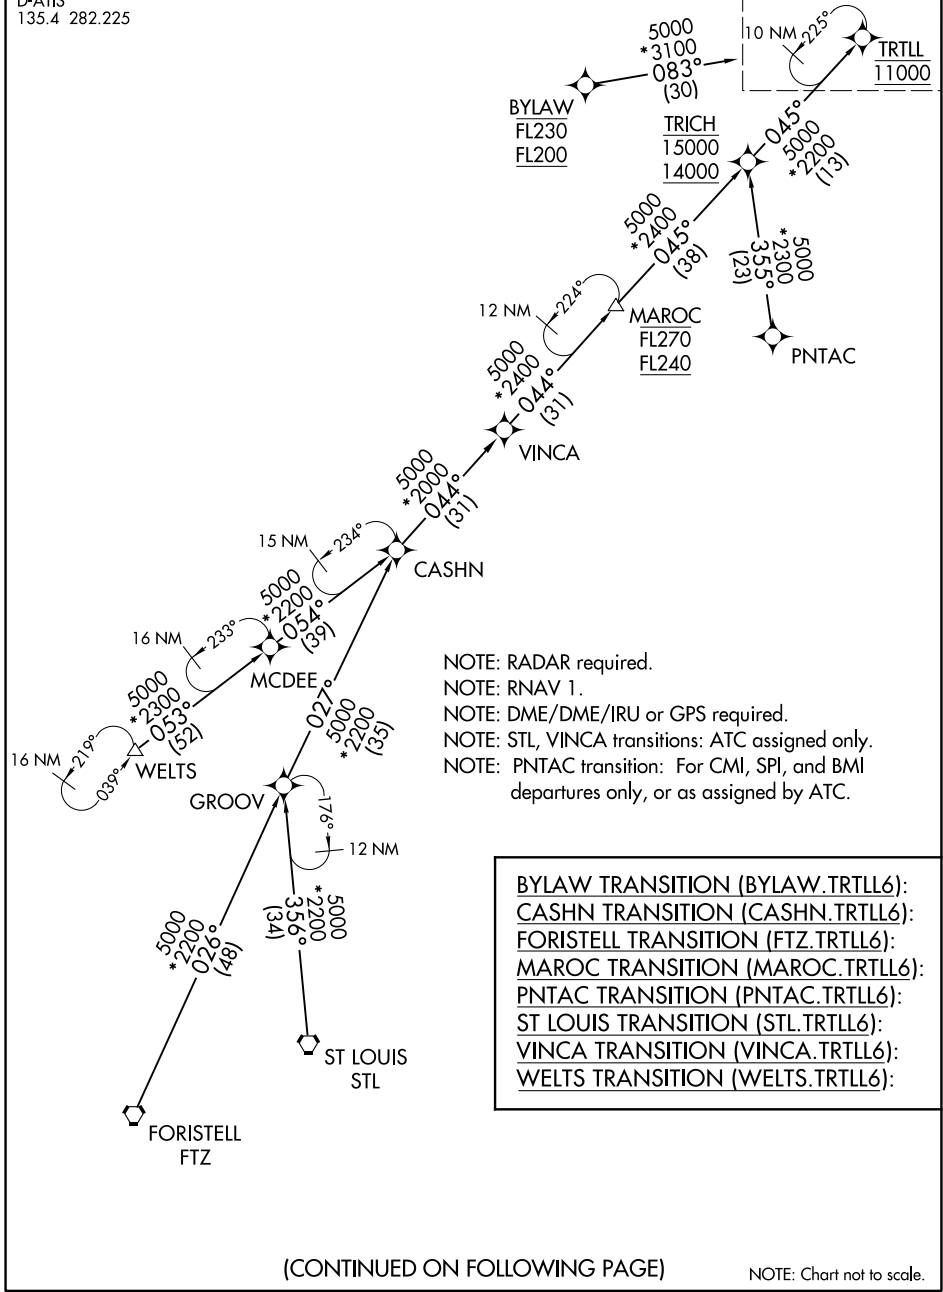

TRTLL SIX ARRIVAL (RNAV) Transition Routes

CHICAGO APP CON  
119.0 292.125  
D-ATIS  
135.4 282.225

See following page for  
Arrival Routes

(CONTINUED ON FOLLOWING PAGE)

NOTE: Chart not to scale.

EC-3, 28 NOV 2024 to 26 DEC 2024

# TRTLL SIX ARRIVAL (RNAV) Arrival Routes

## ARRIVAL ROUTE DESCRIPTION

From TRTLL on track 045° to HIHRY, then on track 045° to RINNO.

LANDING RWYS 4L/R, 9L/C/R, 10L/C/R, 22L/R, 27L/C, 28C/R:

From RINNO on track 048° to JORJO, then on track 093° to MONKZ, then on track 093° to TONIE, then on track 093°. Expect RADAR vectors to final approach course.

LANDING RWY 27R: From RINNO on track 013° to KURKK, then on track 093° to VULCN, then on track 093° to HIMGO, then on track 093°. Expect RADAR vectors to final approach course.

LANDING RWY 28L: From RINNO on track 048° to JORJO, then on track 093° to MONKZ, then on track 095° to RREGY, then on track 095°. Expect RADAR vectors to final approach course.