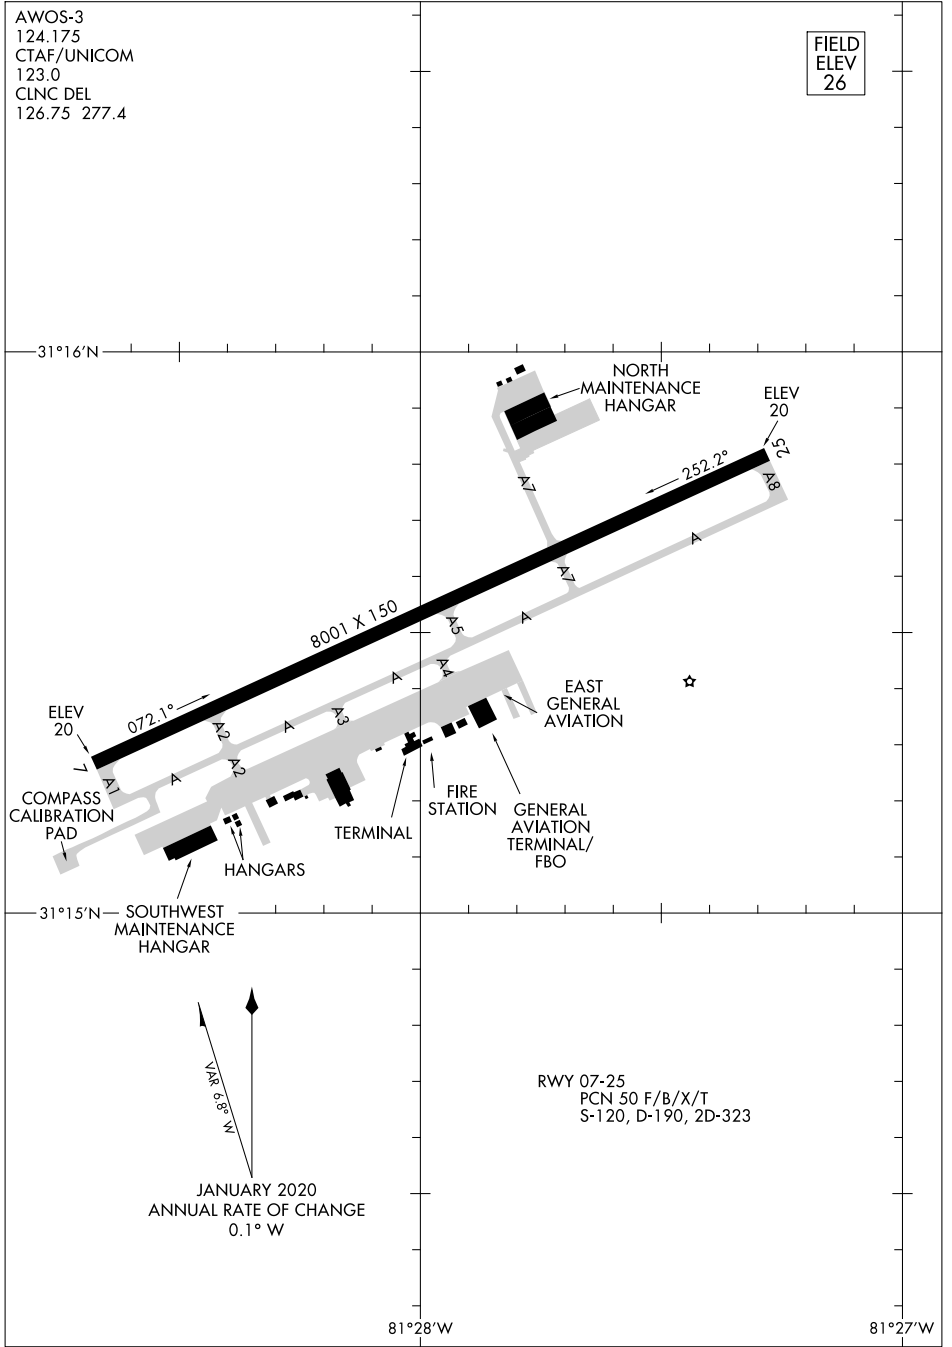

22083

AIRPORT DIAGRAM

BRUNSWICK GOLDEN ISLES (BQK)

BRUNSWICK, GEORGIA

AL-167 (FAA)

AWOS-3
124.175
CTAF/UNICOM
123.0
CLNC DEL
126.75 277.4

FIELD
ELEV
26

SE-4, 28 NOV 2024 to 26 DEC 2024

SE-4, 28 NOV 2024 to 26 DEC 2024

RWY 07-25
PCN 50 F/B/X/T
S-120, D-190, 2D-323

AIRPORT DIAGRAM

22083

BRUNSWICK, GEORGIA

BRUNSWICK GOLDEN ISLES (BQK)