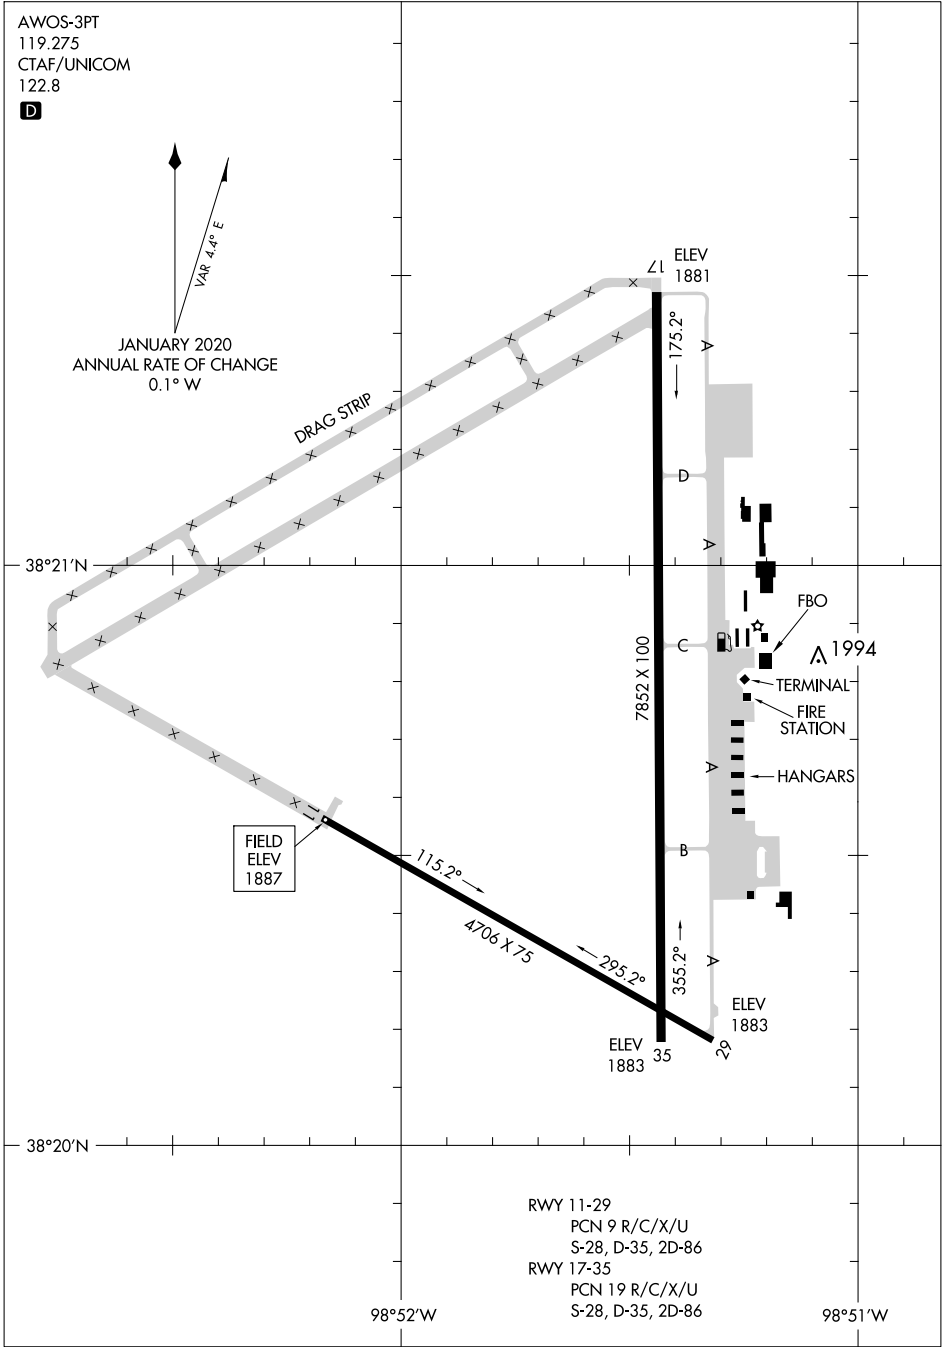

21224

AIRPORT DIAGRAM

AL-175 (FAA)

GREAT BEND MUNI (G.B.D)
GREAT BEND, KANSAS

AWOS-3PT
119.275
CTAF/UNICOM
122.8

NC-2, 28 NOV 2024 to 26 DEC 2024

NC-2, 28 NOV 2024 to 26 DEC 2024

AIRPORT DIAGRAM

21224

GREAT BEND, KANSAS
GREAT BEND MUNI (G.B.D)

RWY 11-29
PCN 9 R/C/X/U
S-28, D-35, 2D-86

RWY 17-35
PCN 19 R/C/X/U
S-28, D-35, 2D-86