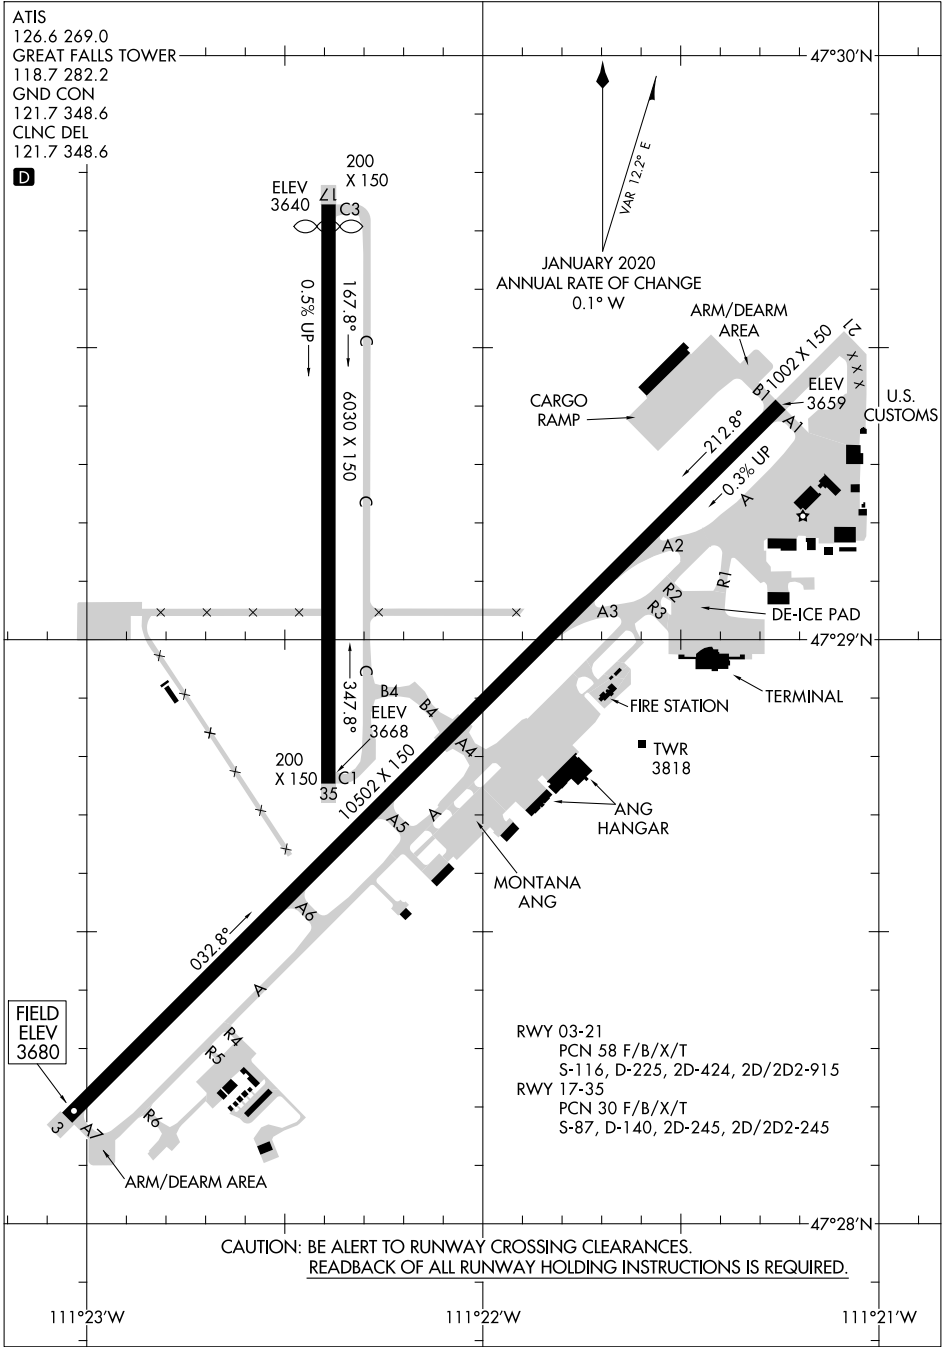

23334

# AIRPORT DIAGRAM

AL-177 (FAA)

GREAT FALLS INTL (GTF)  
GREAT FALLS, MONTANA

ATIS  
 126.6 269.0  
 GREAT FALLS TOWER  
 118.7 282.2  
 GND CON  
 121.7 348.6  
 CLNC DEL  
 121.7 348.6

NW-1, 28 NOV 2024 to 26 DEC 2024

NW-1, 28 NOV 2024 to 26 DEC 2024

# AIRPORT DIAGRAM

23334

GREAT FALLS, MONTANA  
GREAT FALLS INTL (GTF)