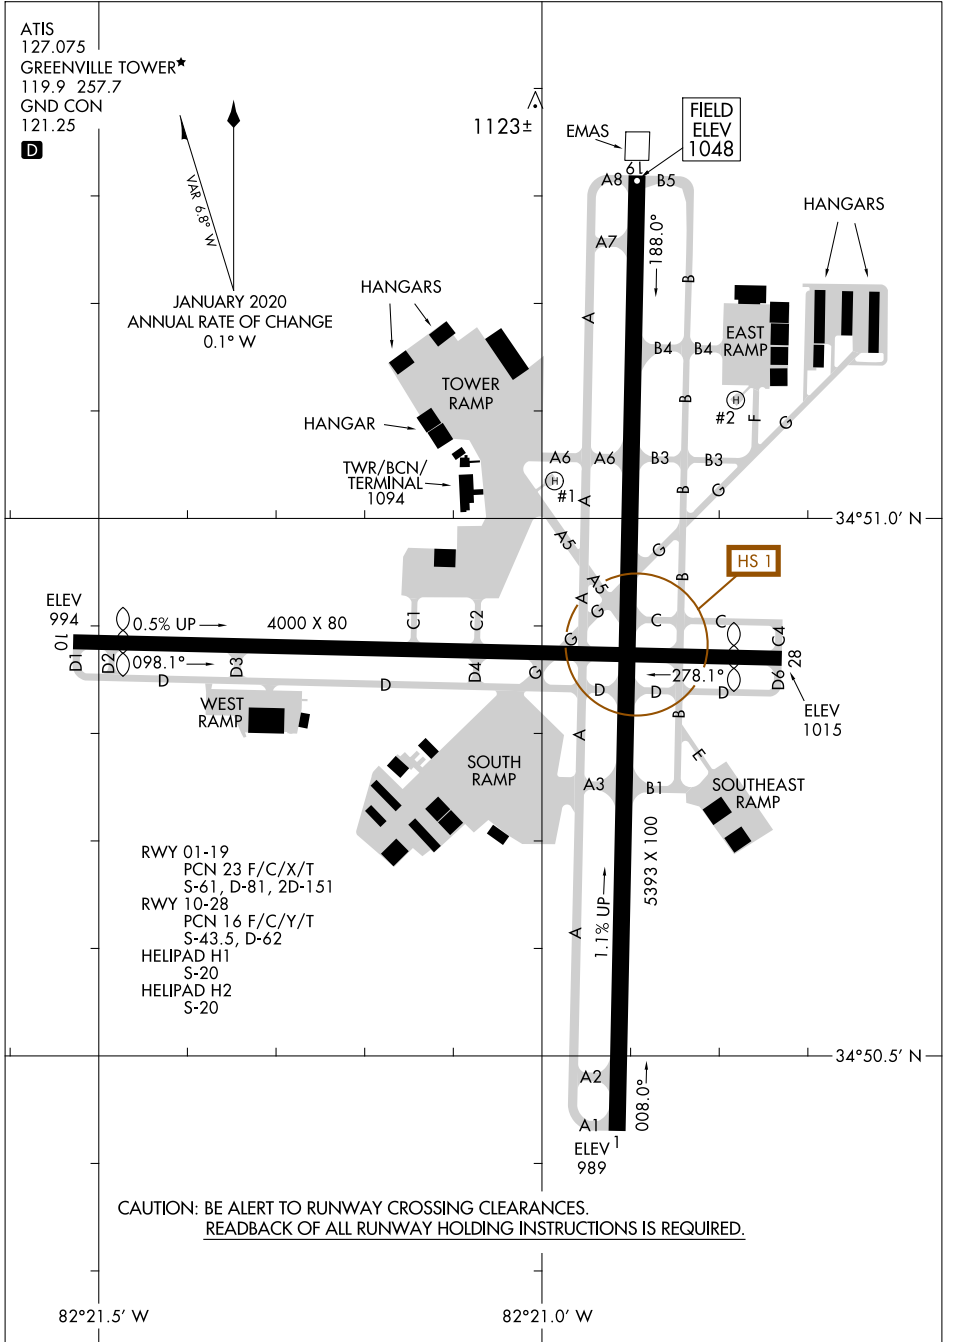

22307

AIRPORT DIAGRAM

AL-180 (FAA)

GREENVILLE DOWNTOWN (GMU)
GREENVILLE, SOUTH CAROLINA

SE-2, 28 NOV 2024 to 26 DEC 2024

SE-2, 28 NOV 2024 to 26 DEC 2024

AIRPORT DIAGRAM

22307

GREENVILLE, SOUTH CAROLINA
GREENVILLE DOWNTOWN (GMU)