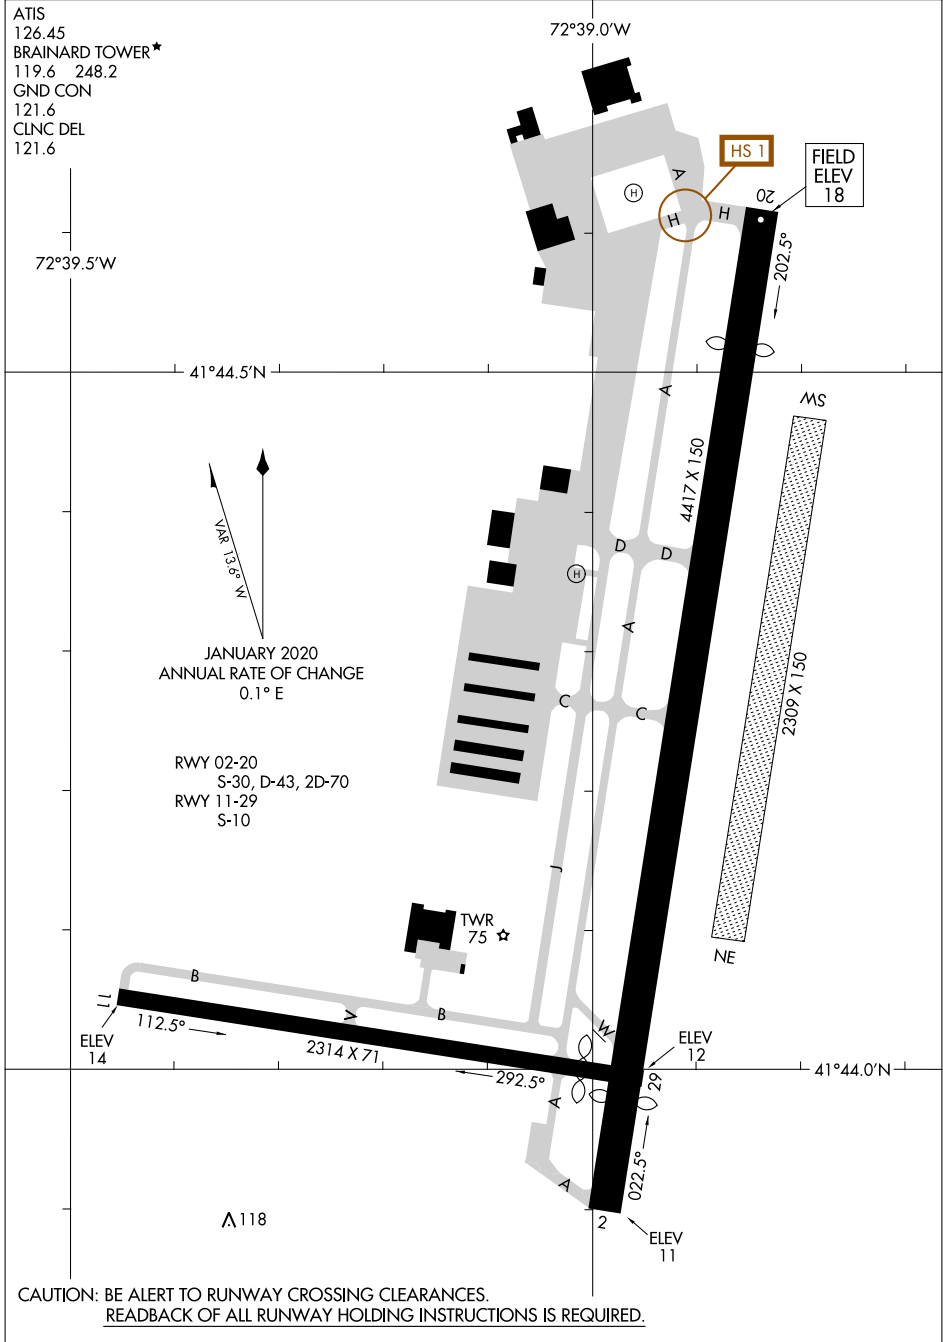

23166

# AIRPORT DIAGRAM

AL-189 (FAA)

HARTFORD-BRAINARD (HFD)  
HARTFORD, CONNECTICUT

ATIS  
126.45  
BRAINARD TOWER\*  
119.6 248.2  
GND CON  
121.6  
CLNC DEL  
121.6

NE-1, 28 NOV 2024 to 26 DEC 2024

NE-1, 28 NOV 2024 to 26 DEC 2024

CAUTION: BE ALERT TO RUNWAY CROSSING CLEARANCES.  
READEBACK OF ALL RUNWAY HOLDING INSTRUCTIONS IS REQUIRED.