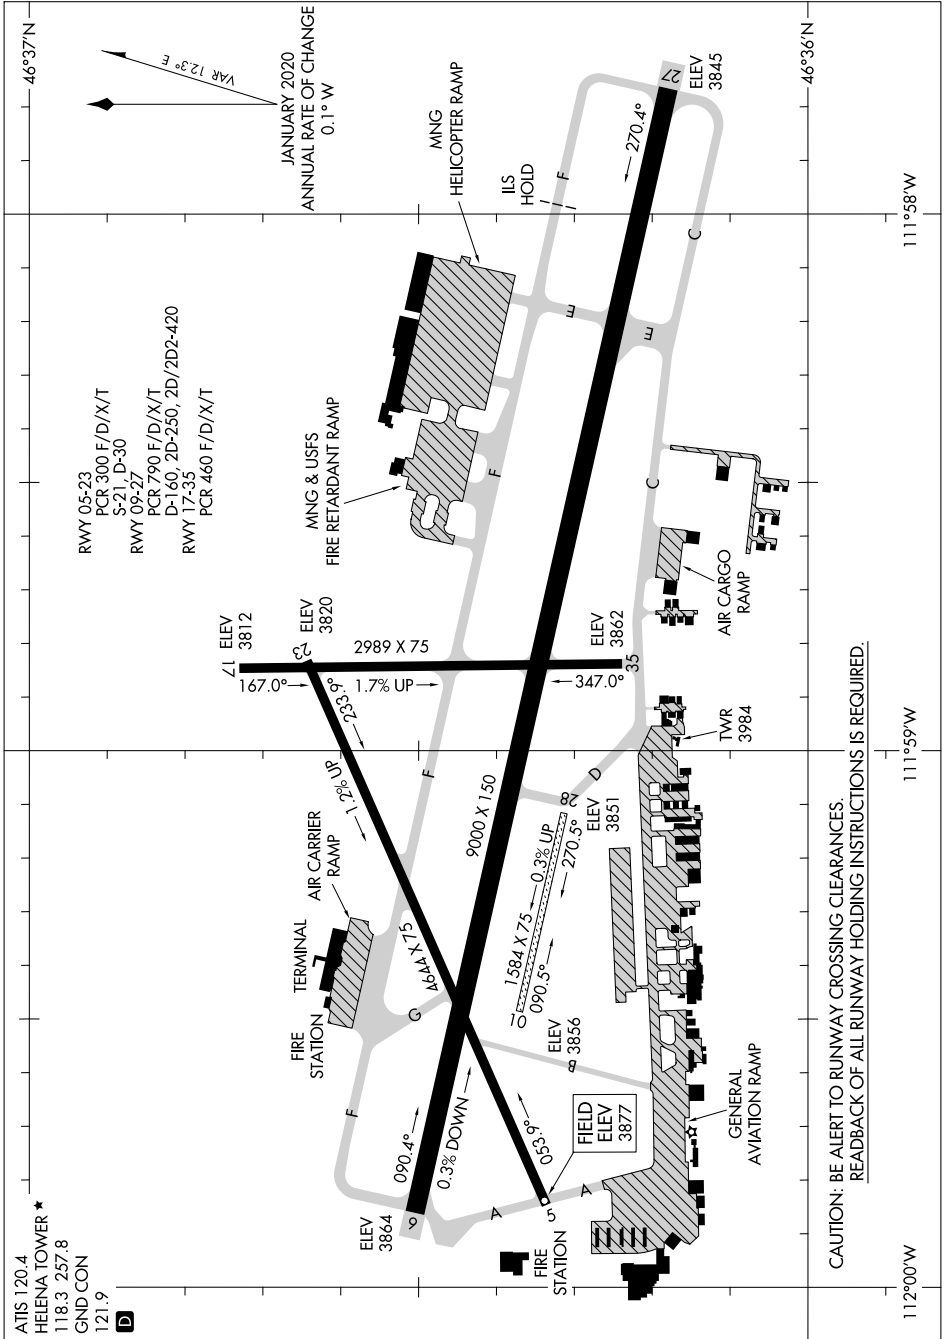

# AIRPORT DIAGRAM

AL-192 (FAA)

HELENA RGNL (HLN)  
HELENA, MONTANA

NW-1, 28 NOV 2024 to 26 DEC 2024

RWY 05-23  
 PCR 300 F/D/X/T  
 S-211, D-30  
 RWY 09-27  
 PCR 790 F/D/X/T  
 D-160, 2D-250, 2D/2D2-420  
 RWY 17-35  
 PCR 460 F/D/X/T

ATIS TOWER ★  
 118.3 257.8  
 GND.CON  
 121.9  
**D**

CAUTION: BE ALERT TO RUNWAY CROSSING CLEARANCES.  
 READBACK OF ALL RUNWAY HOLDING INSTRUCTIONS IS REQUIRED.

# AIRPORT DIAGRAM

HELENA, MONTANA  
HELENA RGNL (HLN)

NW-1, 28 NOV 2024 to 26 DEC 2024