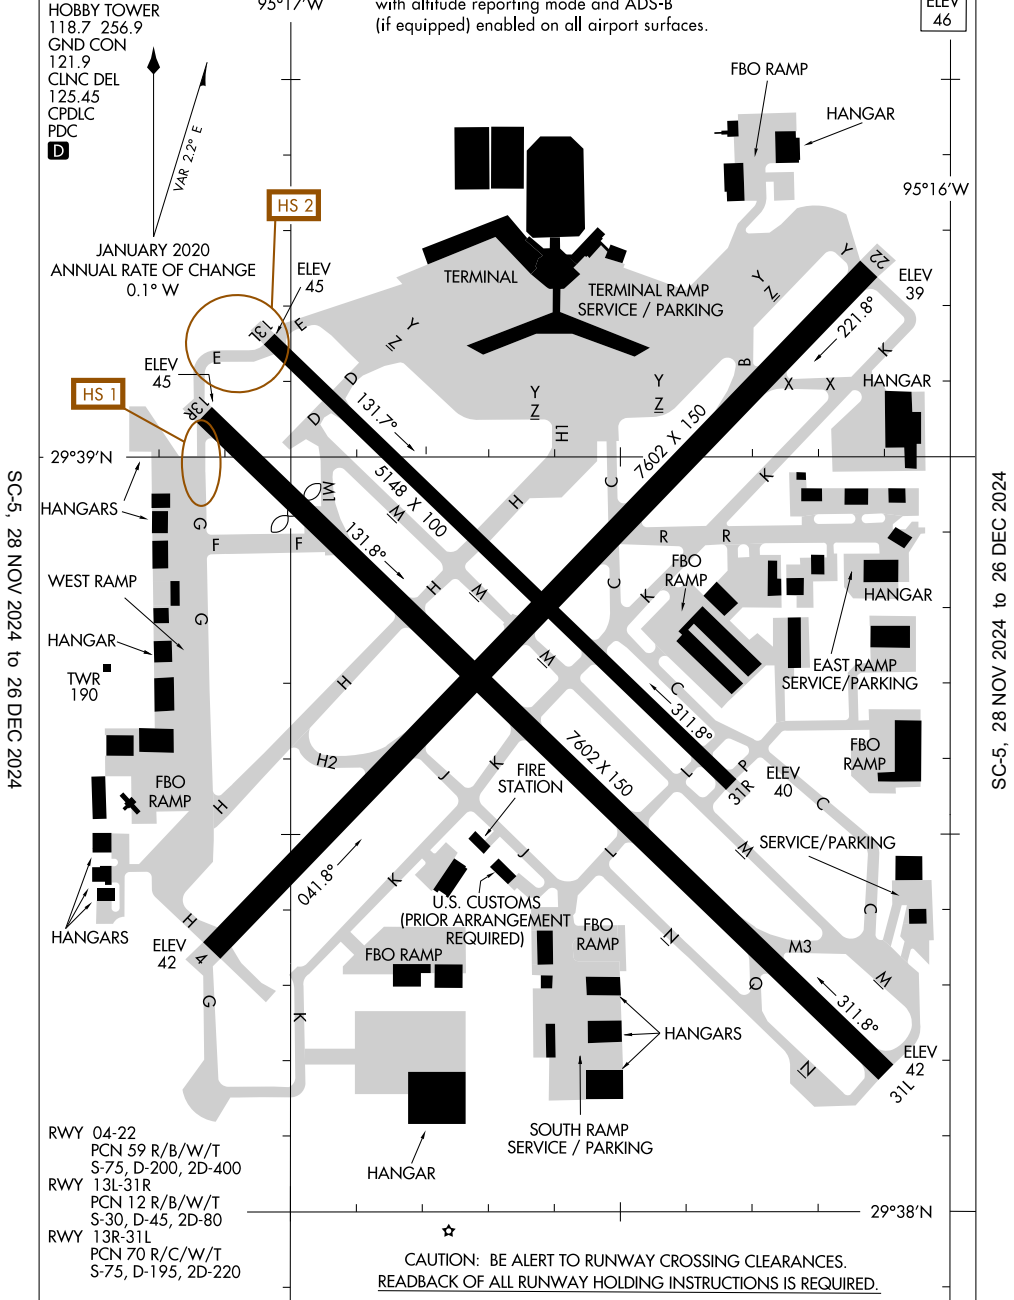

24305

AIRPORT DIAGRAM

AL-198 (FAA)

WILLIAM P HOBBY (HOU)
HOUSTON, TEXAS

D-ATIS
124.6
HOBBY TOWER
118.7 256.9
GND CON
121.9
CLNC DEL
125.45
CPDLC
PDC

ASDE-X in use. Operate transponders
with altitude reporting mode and ADS-B
(if equipped) enabled on all airport surfaces.

FIELD
ELEV
46

SC-5, 28 NOV 2024 to 26 DEC 2024

SC-5, 28 NOV 2024 to 26 DEC 2024

RWY 04-22
PCN 59 R/B/W/T
S-75, D-200, 2D-400

RWY 131-31R
PCN 12 R/B/W/T
S-30, D-45, 2D-80

RWY 13R-31L
PCN 70 R/C/W/T
S-75, D-195, 2D-220

CAUTION: BE ALERT TO RUNWAY CROSSING CLEARANCES.
READEBACK OF ALL RUNWAY HOLDING INSTRUCTIONS IS REQUIRED.